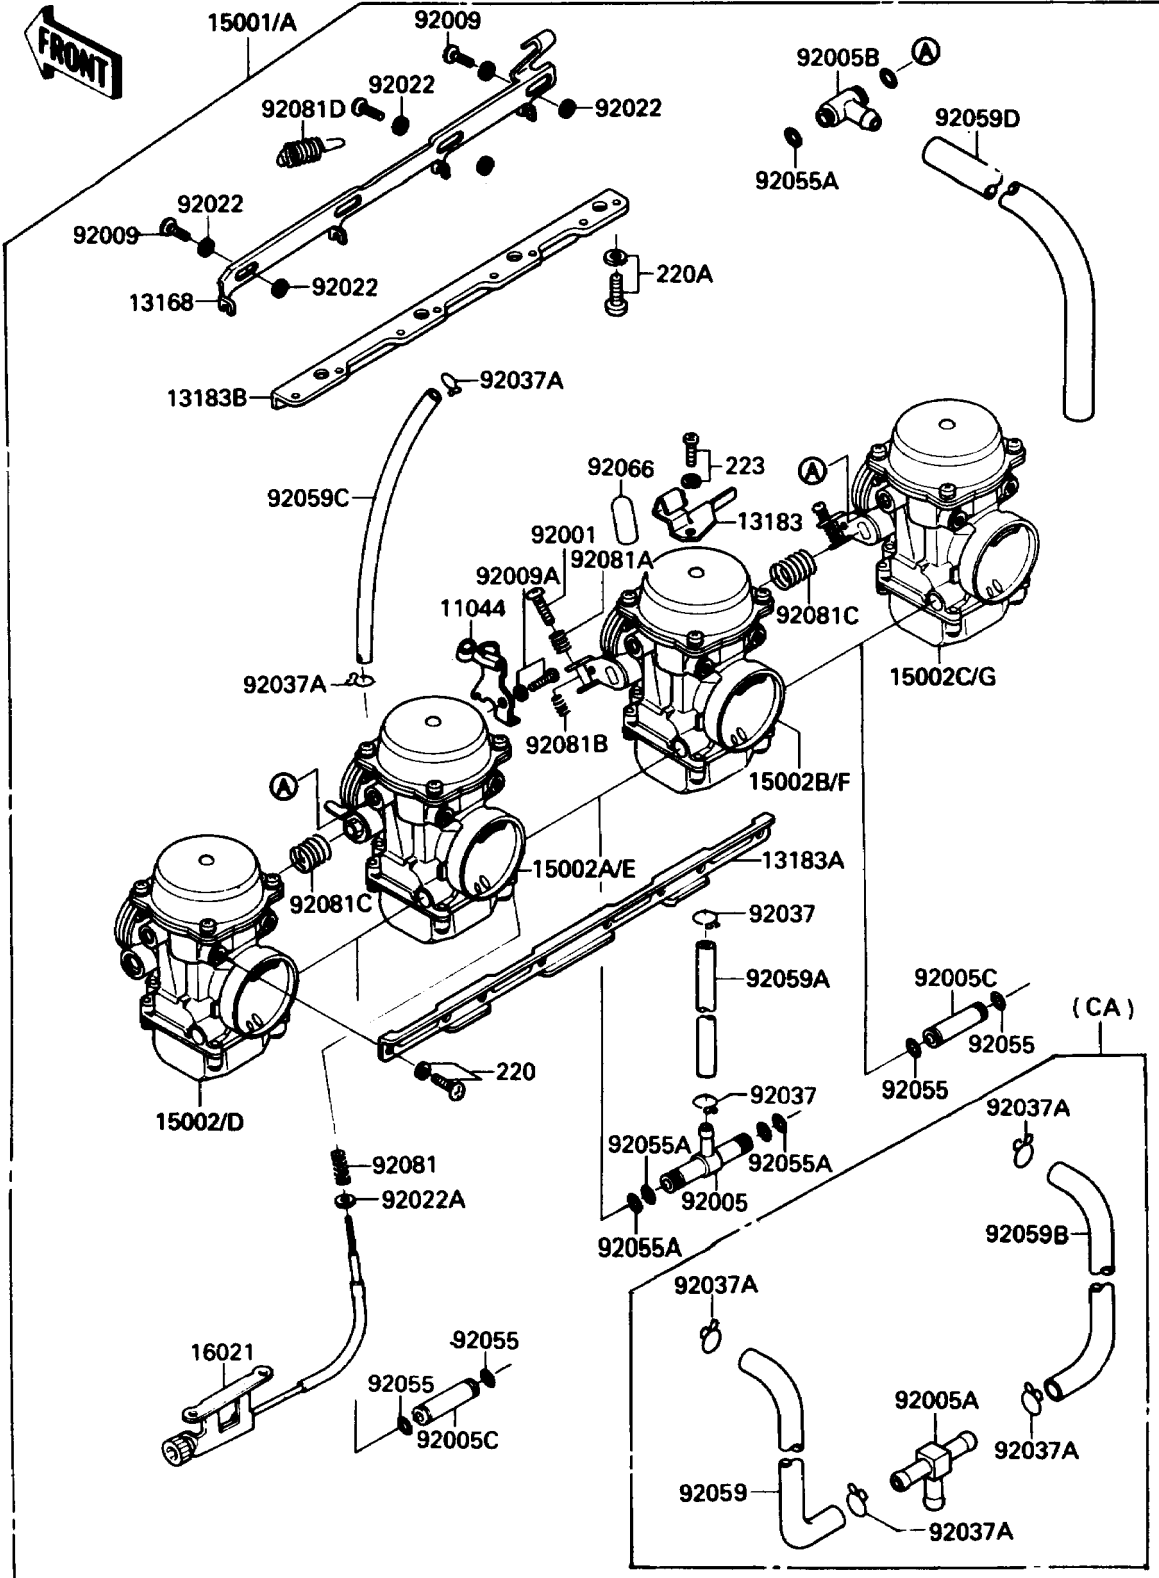

1990 Ninja® 750R PARTS DIAGRAM

Carburetor

E1611