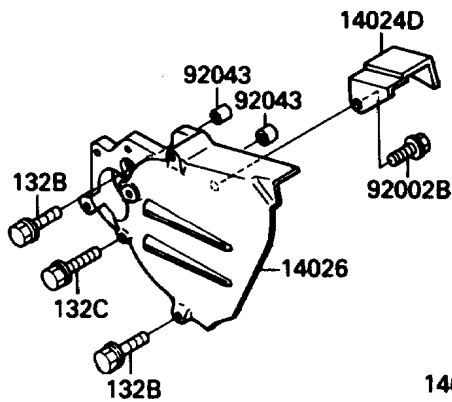

1990 Ninja® 750R PARTS DIAGRAM

Engine Cover(s)

E1431

Ref. Crankcase

1990 Ninja® 750R PARTS LIST

Engine Cover(s)

ITEM NAME	PART NUMBER	QUANTITY
GASKET,TRANSMISSION COVER (Ref # 11009)	11009-1600	1
GASKET,CLUTCH COVER (Ref # 11009A)	11009-1601	1
GASKET,PULSING COIL COVER (Ref # 11009B)	11009-1603	1
GASKET,10.5X16X1,DRAIN PLUG (Ref # 11009C)	92065-058	1
CAP,LH,RCA378 (Ref # 11012)	11012-1540	1
SWITCH-COMP,NEUTRAL (Ref # 13151)	13151-1007	1
COVER,RH (Ref # 14024)	14024-1299	1
COVER,SOUND ARRESTER (Ref # 14024A)	14024-1301	1
COVER,TRANSMISSION (Ref # 14024B)	14024-1305	1
COVER,GENERATOR,UPP (Ref # 14024C)	14024-1310	1
COVER (Ref # 14024D)	14024-1376	1
COVER,GENERATOR,SIDE (Ref # 14024E)	14024-1744	1
COVER-CHAIN (Ref # 14026)	14026-1126	1
COVER-CLUTCH (Ref # 14032)	14032-1224	1
WIRE-LEAD (Ref # 26011)	26011-1384	1
GAUGE,OIL LEVEL (Ref # 52005)	52005-1057	1
BOLT,6X20 (Ref # 92002)	92002-1343	1
BOLT,6X25 (Ref # 92002A)	92002-1344	1
BOLT,6X10 (Ref # 92002B)	92002-1449	1
BOLT,6X30 (Ref # 92002C)	92002-1534	1
SCREW,6X20 (Ref # 92009)	92009-1447	1
BUSHING,13X15X20 (Ref # 92028)	92028-1251	1
CLAMP,LEAD WIRE (Ref # 92037)	92037-1876	1
CLAMP,WIRING HARNESS (Ref # 92037A)	92037-1877	1
PIN,DOWEL,6.3X8X14 (Ref # 92043)	92042-007	1
SEAL-OIL,SD-8187 (Ref # 92049)	92049-1017	1
SEAL-OIL,SC32487 (Ref # 92049A)	92049-1033	1
SEAL-OIL,TB13205 (Ref # 92049B)	92049-1186	1
DAMPER,SOUND ARRESTER (Ref # 92160)	92160-1117	1

1990 Ninja® 750R PARTS LIST

Engine Cover(s)

ITEM NAME	PART NUMBER	QUANTITY
BOLT-FLANGED-SMALL,6X10 (Ref # 132)	132J0610	1
BOLT-FLANGED-SMALL (Ref # 132A)	132J0620	1
BOLT-FLANGED-SMALL (Ref # 132B)	132J0645	1
BOLT-FLANGED-SMALL,6X55 (Ref # 132C)	132J0655	1
SCREW-PAN-CROS,6X20,WHITE (Ref # 220)	220B0620	1