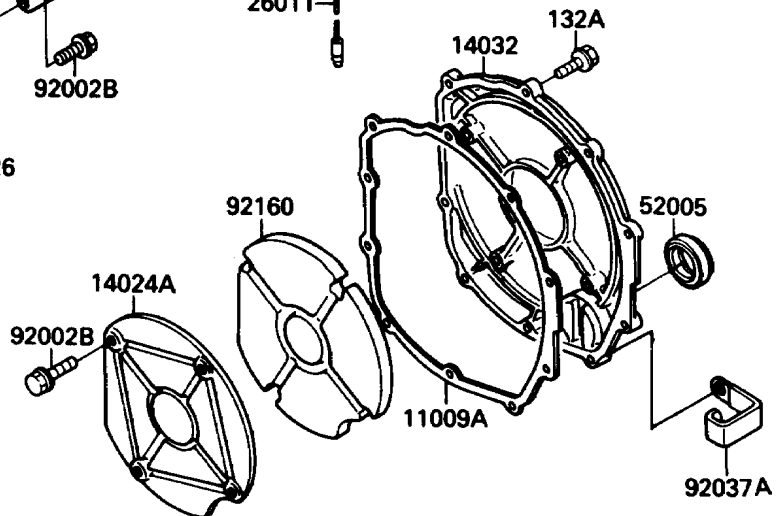

1990 Ninja® 750R PARTS DIAGRAM

Engine Cover(s)

E1431

Ref. Crankcase

1990 Ninja® 750R PARTS LIST

Engine Cover(s)

ITEM NAME	PART NUMBER	QUANTITY
GASKET,TRANSMISSION COVER (Ref # 11009)	11009-1600	1
GASKET,CLUTCH COVER (Ref # 11009A)	11009-1601	1
GASKET,PULSING COIL COVER (Ref # 11009B)	11009-1603	1
GASKET,10.5X16X1,DRAIN PLUG (Ref # 11009C)	92065-058	1
CAP,LH,RCA378 (Ref # 11012)	11012-1540	1
SWITCH-COMP,NEUTRAL (Ref # 13151)	13151-1007	1
COVER,RH (Ref # 14024)	14024-1299	1
COVER,SOUND ARRESTER (Ref # 14024A)	14024-1301	1
COVER,TRANSMISSION (Ref # 14024B)	14024-1305	1
COVER,GENERATOR,UPP (Ref # 14024C)	14024-1310	1
COVER (Ref # 14024D)	14024-1376	1
COVER,GENERATOR,SIDE (Ref # 14024E)	14024-1744	1
COVER-CHAIN (Ref # 14026)	14026-1126	1
COVER-CLUTCH (Ref # 14032)	14032-1224	1
WIRE-LEAD (Ref # 26011)	26011-1384	1
GAUGE,OIL LEVEL (Ref # 52005)	52005-1057	1
BOLT,6X20 (Ref # 92002)	92002-1343	1
BOLT,6X25 (Ref # 92002A)	92002-1344	1
BOLT,6X10 (Ref # 92002B)	92002-1449	1
BOLT,6X30 (Ref # 92002C)	92002-1534	1
SCREW,6X20 (Ref # 92009)	92009-1447	1
BUSHING,13X15X20 (Ref # 92028)	92028-1251	1
CLAMP,LEAD WIRE (Ref # 92037)	92037-1876	1
CLAMP,WIRING HARNESS (Ref # 92037A)	92037-1877	1
PIN,DOWEL,6.3X8X14 (Ref # 92043)	92042-007	1
SEAL-OIL,SD-8187 (Ref # 92049)	92049-1017	1
SEAL-OIL,SC32487 (Ref # 92049A)	92049-1033	1
SEAL-OIL,TB13205 (Ref # 92049B)	92049-1186	1
DAMPER,SOUND ARRESTER (Ref # 92160)	92160-1117	1

1990 Ninja® 750R PARTS LIST

Engine Cover(s)

ITEM NAME	PART NUMBER	QUANTITY
BOLT-FLANGED-SMALL,6X10 (Ref # 132)	132J0610	1
BOLT-FLANGED-SMALL (Ref # 132A)	132J0620	1
BOLT-FLANGED-SMALL (Ref # 132B)	132J0645	1
BOLT-FLANGED-SMALL,6X55 (Ref # 132C)	132J0655	1
SCREW-PAN-CROS,6X20,WHITE (Ref # 220)	220B0620	1