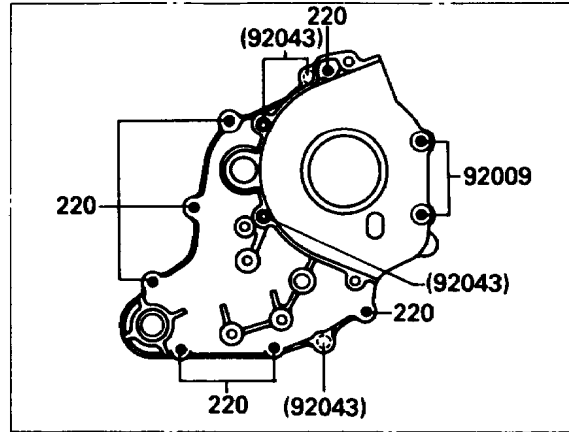

1990 Ninja® 750R PARTS DIAGRAM

Engine Cover(s)

E1431

Ref. Crankcase

1990 Ninja® 750R PARTS LIST

Engine Cover(s)

ITEM NAME	PART NUMBER	QUANTITY
GASKET,TRANSMISSION COVER (Ref # 11009)	11009-1600	1
GASKET,CLUTCH COVER (Ref # 11009A)	11009-1601	1
GASKET,PULSING COIL COVER (Ref # 11009B)	11009-1603	1
GASKET,10.5X16X1,DRAIN PLUG (Ref # 11009C)	92065-058	1
CAP,LH,RCA378 (Ref # 11012)	11012-1540	1
SWITCH-COMP,NEUTRAL (Ref # 13151)	13151-1007	1
COVER,RH (Ref # 14024)	14024-1299	1
COVER,SOUND ARRESTER (Ref # 14024A)	14024-1301	1
COVER,TRANSMISSION (Ref # 14024B)	14024-1305	1
COVER,GENERATOR,UPP (Ref # 14024C)	14024-1310	1
COVER (Ref # 14024D)	14024-1376	1
COVER,GENERATOR,SIDE (Ref # 14024E)	14024-1744	1
COVER-CHAIN (Ref # 14026)	14026-1126	1
COVER-CLUTCH (Ref # 14032)	14032-1224	1
WIRE-LEAD (Ref # 26011)	26011-1384	1
GAUGE,OIL LEVEL (Ref # 52005)	52005-1057	1
BOLT,6X20 (Ref # 92002)	92002-1343	1
BOLT,6X25 (Ref # 92002A)	92002-1344	1
BOLT,6X10 (Ref # 92002B)	92002-1449	1
BOLT,6X30 (Ref # 92002C)	92002-1534	1
SCREW,6X20 (Ref # 92009)	92009-1447	1
BUSHING,13X15X20 (Ref # 92028)	92028-1251	1
CLAMP,LEAD WIRE (Ref # 92037)	92037-1876	1
CLAMP,WIRING HARNESS (Ref # 92037A)	92037-1877	1
PIN,DOWEL,6.3X8X14 (Ref # 92043)	92042-007	1
SEAL-OIL,SD-8187 (Ref # 92049)	92049-1017	1
SEAL-OIL,SC32487 (Ref # 92049A)	92049-1033	1
SEAL-OIL,TB13205 (Ref # 92049B)	92049-1186	1
DAMPER,SOUND ARRESTER (Ref # 92160)	92160-1117	1

1990 Ninja® 750R PARTS LIST

Engine Cover(s)

ITEM NAME	PART NUMBER	QUANTITY
BOLT-FLANGED-SMALL,6X10 (Ref # 132)	132J0610	1
BOLT-FLANGED-SMALL (Ref # 132A)	132J0620	1
BOLT-FLANGED-SMALL (Ref # 132B)	132J0645	1
BOLT-FLANGED-SMALL,6X55 (Ref # 132C)	132J0655	1
SCREW-PAN-CROS,6X20,WHITE (Ref # 220)	220B0620	1