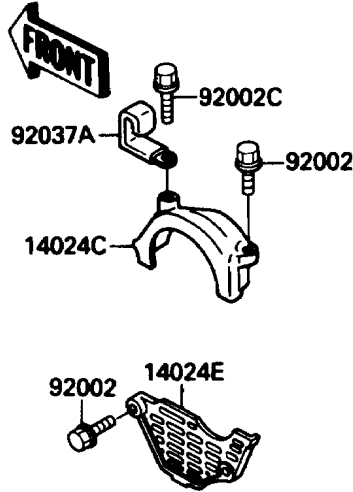

1990 Ninja® 750R PARTS DIAGRAM

Engine Cover(s)

E1431

Ref. Crankcase

1990 Ninja® 750R PARTS LIST

Engine Cover(s)

ITEM NAME	PART NUMBER	QUANTITY
GASKET,TRANSMISSION COVER (Ref # 11009)	11009-1600	1
GASKET,CLUTCH COVER (Ref # 11009A)	11009-1601	1
GASKET,PULSING COIL COVER (Ref # 11009B)	11009-1603	1
GASKET,10.5X16X1,DRAIN PLUG (Ref # 11009C)	92065-058	1
CAP,LH,RCA378 (Ref # 11012)	11012-1540	1
SWITCH-COMP,NEUTRAL (Ref # 13151)	13151-1007	1
COVER,RH (Ref # 14024)	14024-1299	1
COVER,SOUND ARRESTER (Ref # 14024A)	14024-1301	1
COVER,TRANSMISSION (Ref # 14024B)	14024-1305	1
COVER,GENERATOR,UPP (Ref # 14024C)	14024-1310	1
COVER (Ref # 14024D)	14024-1376	1
COVER,GENERATOR,SIDE (Ref # 14024E)	14024-1744	1
COVER-CHAIN (Ref # 14026)	14026-1126	1
COVER-CLUTCH (Ref # 14032)	14032-1224	1
WIRE-LEAD (Ref # 26011)	26011-1384	1
GAUGE,OIL LEVEL (Ref # 52005)	52005-1057	1
BOLT,6X20 (Ref # 92002)	92002-1343	1
BOLT,6X25 (Ref # 92002A)	92002-1344	1
BOLT,6X10 (Ref # 92002B)	92002-1449	1
BOLT,6X30 (Ref # 92002C)	92002-1534	1
SCREW,6X20 (Ref # 92009)	92009-1447	1
BUSHING,13X15X20 (Ref # 92028)	92028-1251	1
CLAMP,LEAD WIRE (Ref # 92037)	92037-1876	1
CLAMP,WIRING HARNESS (Ref # 92037A)	92037-1877	1
PIN,DOWEL,6.3X8X14 (Ref # 92043)	92042-007	1
SEAL-OIL,SD-8187 (Ref # 92049)	92049-1017	1
SEAL-OIL,SC32487 (Ref # 92049A)	92049-1033	1
SEAL-OIL,TB13205 (Ref # 92049B)	92049-1186	1
DAMPER,SOUND ARRESTER (Ref # 92160)	92160-1117	1

1990 Ninja® 750R PARTS LIST

Engine Cover(s)

ITEM NAME	PART NUMBER	QUANTITY
BOLT-FLANGED-SMALL,6X10 (Ref # 132)	132J0610	1
BOLT-FLANGED-SMALL (Ref # 132A)	132J0620	1
BOLT-FLANGED-SMALL (Ref # 132B)	132J0645	1
BOLT-FLANGED-SMALL,6X55 (Ref # 132C)	132J0655	1
SCREW-PAN-CROS,6X20,WHITE (Ref # 220)	220B0620	1