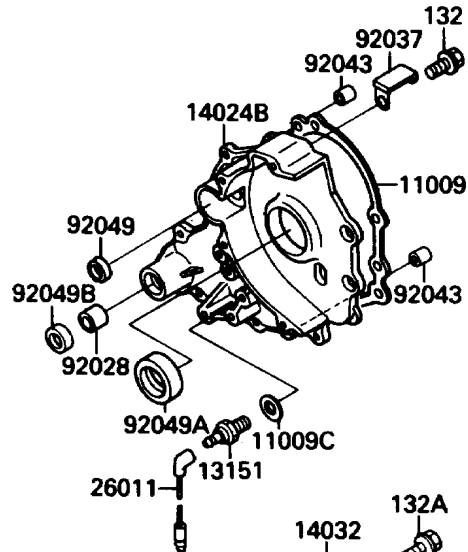

1990 Ninja® 750R PARTS DIAGRAM

Engine Cover(s)

E1431

Ref. Crankcase

1990 Ninja® 750R PARTS LIST

Engine Cover(s)

ITEM NAME	PART NUMBER	QUANTITY
GASKET,TRANSMISSION COVER (Ref # 11009)	11009-1600	1
GASKET,CLUTCH COVER (Ref # 11009A)	11009-1601	1
GASKET,PULSING COIL COVER (Ref # 11009B)	11009-1603	1
GASKET,10.5X16X1,DRAIN PLUG (Ref # 11009C)	92065-058	1
CAP,LH,RCA378 (Ref # 11012)	11012-1540	1
SWITCH-COMP,NEUTRAL (Ref # 13151)	13151-1007	1
COVER,RH (Ref # 14024)	14024-1299	1
COVER,SOUND ARRESTER (Ref # 14024A)	14024-1301	1
COVER,TRANSMISSION (Ref # 14024B)	14024-1305	1
COVER,GENERATOR,UPP (Ref # 14024C)	14024-1310	1
COVER (Ref # 14024D)	14024-1376	1
COVER,GENERATOR,SIDE (Ref # 14024E)	14024-1744	1
COVER-CHAIN (Ref # 14026)	14026-1126	1
COVER-CLUTCH (Ref # 14032)	14032-1224	1
WIRE-LEAD (Ref # 26011)	26011-1384	1
GAUGE,OIL LEVEL (Ref # 52005)	52005-1057	1
BOLT,6X20 (Ref # 92002)	92002-1343	1
BOLT,6X25 (Ref # 92002A)	92002-1344	1
BOLT,6X10 (Ref # 92002B)	92002-1449	1
BOLT,6X30 (Ref # 92002C)	92002-1534	1
SCREW,6X20 (Ref # 92009)	92009-1447	1
BUSHING,13X15X20 (Ref # 92028)	92028-1251	1
CLAMP,LEAD WIRE (Ref # 92037)	92037-1876	1
CLAMP,WIRING HARNESS (Ref # 92037A)	92037-1877	1
PIN,DOWEL,6.3X8X14 (Ref # 92043)	92042-007	1
SEAL-OIL,SD-8187 (Ref # 92049)	92049-1017	1
SEAL-OIL,SC32487 (Ref # 92049A)	92049-1033	1
SEAL-OIL,TB13205 (Ref # 92049B)	92049-1186	1
DAMPER,SOUND ARRESTER (Ref # 92160)	92160-1117	1

1990 Ninja® 750R PARTS LIST

Engine Cover(s)

ITEM NAME	PART NUMBER	QUANTITY
BOLT-FLANGED-SMALL,6X10 (Ref # 132)	132J0610	1
BOLT-FLANGED-SMALL (Ref # 132A)	132J0620	1
BOLT-FLANGED-SMALL (Ref # 132B)	132J0645	1
BOLT-FLANGED-SMALL,6X55 (Ref # 132C)	132J0655	1
SCREW-PAN-CROS,6X20,WHITE (Ref # 220)	220B0620	1