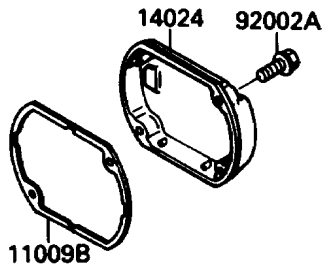

1990 Ninja® 750R PARTS DIAGRAM

Engine Cover(s)

E1431

Ref. Crankcase

1990 Ninja® 750R PARTS LIST

Engine Cover(s)

ITEM NAME	PART NUMBER	QUANTITY
GASKET,TRANSMISSION COVER (Ref # 11009)	11009-1600	1
GASKET,CLUTCH COVER (Ref # 11009A)	11009-1601	1
GASKET,PULSING COIL COVER (Ref # 11009B)	11009-1603	1
GASKET,10.5X16X1,DRAIN PLUG (Ref # 11009C)	92065-058	1
CAP,LH,RCA378 (Ref # 11012)	11012-1540	1
SWITCH-COMP,NEUTRAL (Ref # 13151)	13151-1007	1
COVER,RH (Ref # 14024)	14024-1299	1
COVER,SOUND ARRESTER (Ref # 14024A)	14024-1301	1
COVER,TRANSMISSION (Ref # 14024B)	14024-1305	1
COVER,GENERATOR,UPP (Ref # 14024C)	14024-1310	1
COVER (Ref # 14024D)	14024-1376	1
COVER,GENERATOR,SIDE (Ref # 14024E)	14024-1744	1
COVER-CHAIN (Ref # 14026)	14026-1126	1
COVER-CLUTCH (Ref # 14032)	14032-1224	1
WIRE-LEAD (Ref # 26011)	26011-1384	1
GAUGE,OIL LEVEL (Ref # 52005)	52005-1057	1
BOLT,6X20 (Ref # 92002)	92002-1343	1
BOLT,6X25 (Ref # 92002A)	92002-1344	1
BOLT,6X10 (Ref # 92002B)	92002-1449	1
BOLT,6X30 (Ref # 92002C)	92002-1534	1
SCREW,6X20 (Ref # 92009)	92009-1447	1
BUSHING,13X15X20 (Ref # 92028)	92028-1251	1
CLAMP,LEAD WIRE (Ref # 92037)	92037-1876	1
CLAMP,WIRING HARNESS (Ref # 92037A)	92037-1877	1
PIN,DOWEL,6.3X8X14 (Ref # 92043)	92042-007	1
SEAL-OIL,SD-8187 (Ref # 92049)	92049-1017	1
SEAL-OIL,SC32487 (Ref # 92049A)	92049-1033	1
SEAL-OIL,TB13205 (Ref # 92049B)	92049-1186	1
DAMPER,SOUND ARRESTER (Ref # 92160)	92160-1117	1

1990 Ninja® 750R PARTS LIST

Engine Cover(s)

ITEM NAME	PART NUMBER	QUANTITY
BOLT-FLANGED-SMALL,6X10 (Ref # 132)	132J0610	1
BOLT-FLANGED-SMALL (Ref # 132A)	132J0620	1
BOLT-FLANGED-SMALL (Ref # 132B)	132J0645	1
BOLT-FLANGED-SMALL,6X55 (Ref # 132C)	132J0655	1
SCREW-PAN-CROS,6X20,WHITE (Ref # 220)	220B0620	1