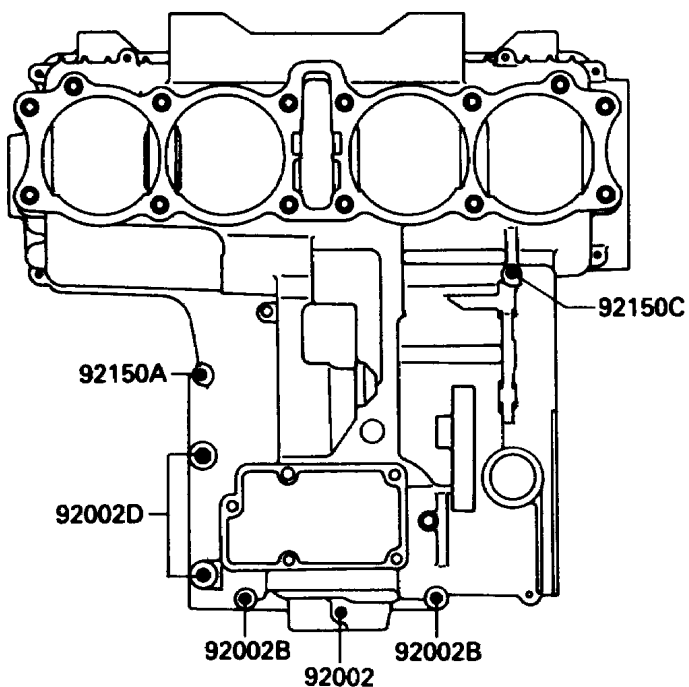

1990 Ninja® 750R PARTS DIAGRAM

Crankcase Bolt Pattern

Upper Case

E1412

Lower Case

1990 Ninja® 750R PARTS LIST

Crankcase Bolt Pattern

ITEM NAME	PART NUMBER	QUANTITY
BOLT,6X38 (Ref # 92002)	92001-1899	1
BOLT,8X90 (Ref # 92002A)	92002-1057	1
BOLT,6X110 (Ref # 92002B)	92002-1791	1
BOLT,6X130 (Ref # 92002C)	92002-1792	1
BOLT,8X70 (Ref # 92002D)	92002-1793	1
BOLT,8X83 (Ref # 92002E)	92002-1794	1
BOLT,6X30 (Ref # 92150)	92150-1300	1
BOLT,6X38 (Ref # 92150A)	92150-1301	1
BOLT,6X55 (Ref # 92150B)	92150-1302	1
BOLT,6X90 (Ref # 92150C)	92150-1312	1