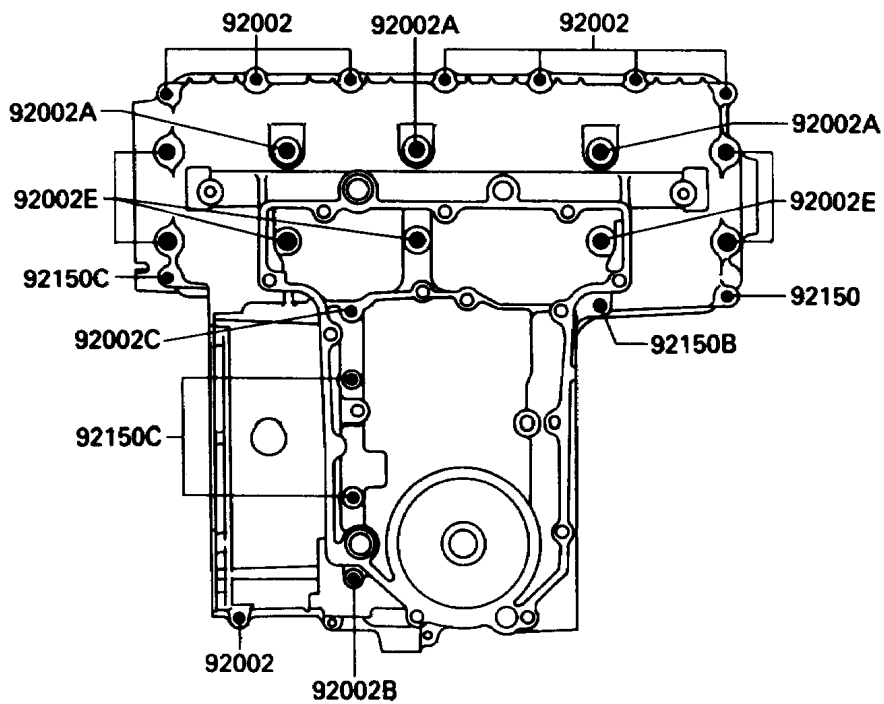

1990 Ninja® 750R PARTS DIAGRAM

Crankcase Bolt Pattern

Upper Case

E1412

Lower Case

1990 Ninja® 750R PARTS LIST

Crankcase Bolt Pattern

ITEM NAME	PART NUMBER	QUANTITY
BOLT,6X38 (Ref # 92002)	92001-1899	1
BOLT,8X90 (Ref # 92002A)	92002-1057	1
BOLT,6X110 (Ref # 92002B)	92002-1791	1
BOLT,6X130 (Ref # 92002C)	92002-1792	1
BOLT,8X70 (Ref # 92002D)	92002-1793	1
BOLT,8X83 (Ref # 92002E)	92002-1794	1
BOLT,6X30 (Ref # 92150)	92150-1300	1
BOLT,6X38 (Ref # 92150A)	92150-1301	1
BOLT,6X55 (Ref # 92150B)	92150-1302	1
BOLT,6X90 (Ref # 92150C)	92150-1312	1