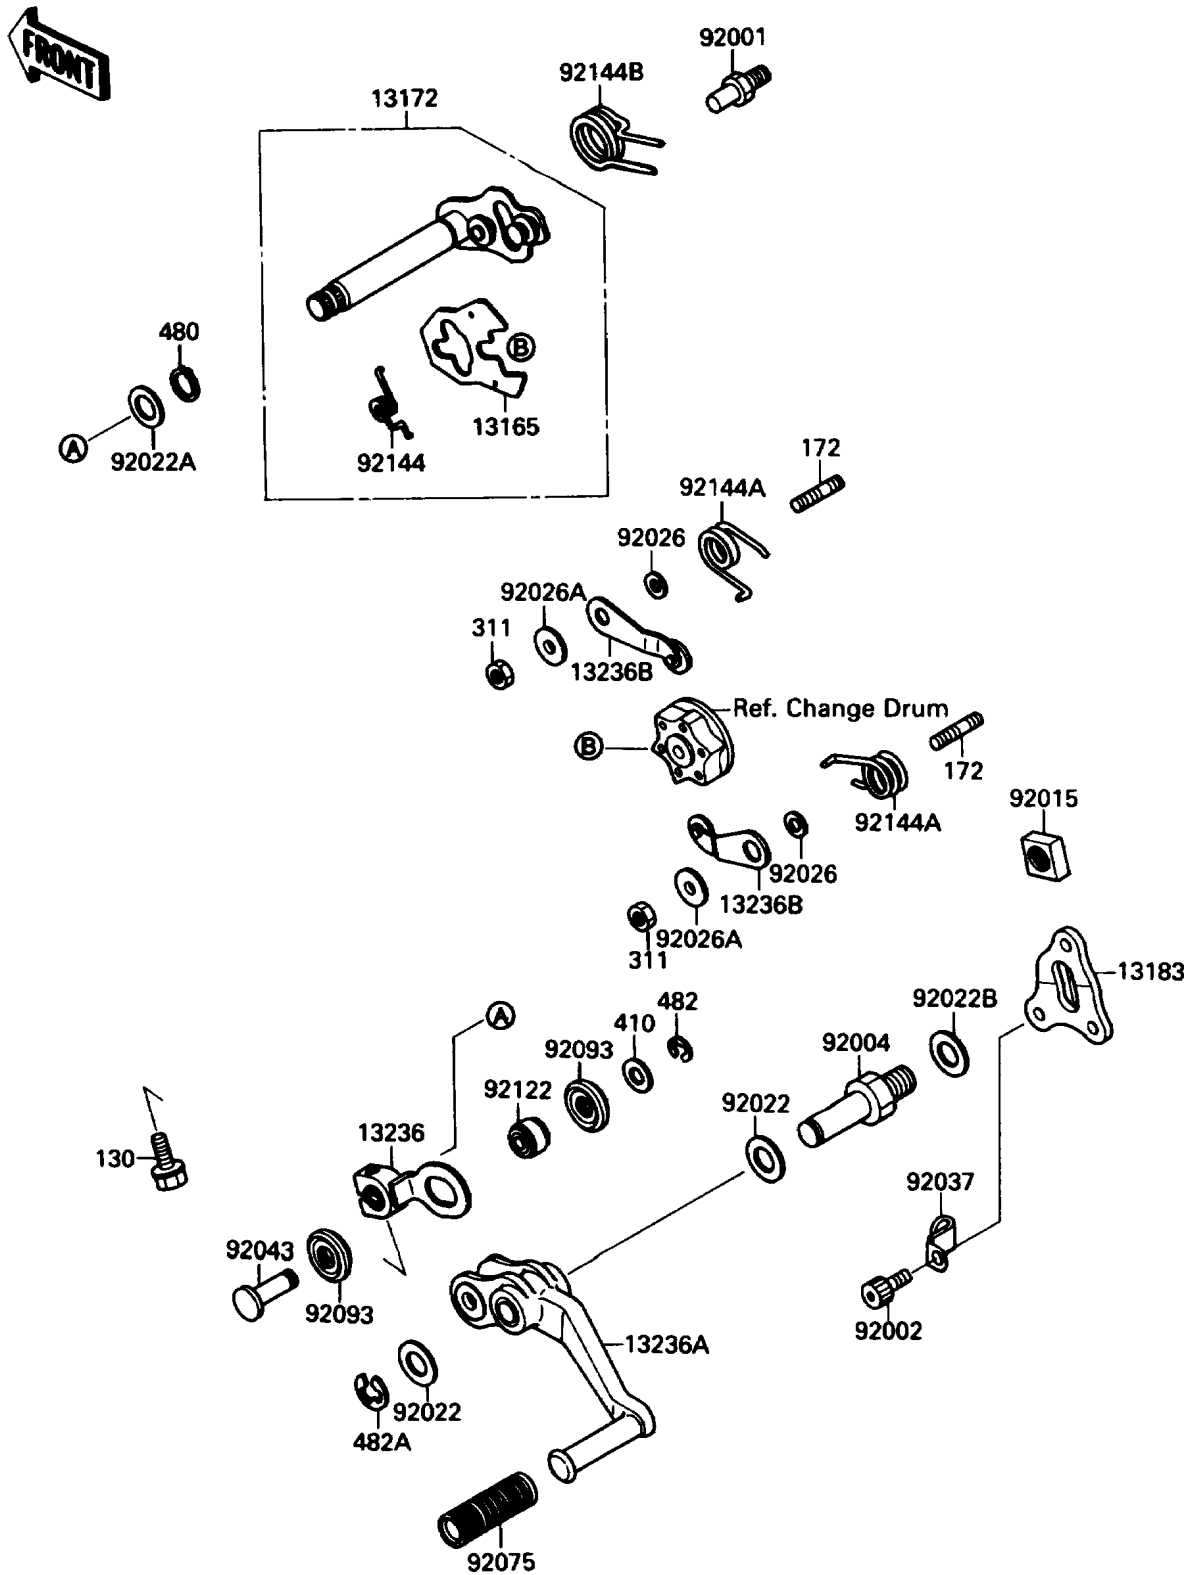

1990 Ninja® 750R PARTS DIAGRAM

Gear Change Mechanism

E1370

1990 Ninja® 750R PARTS LIST

Gear Change Mechanism

ITEM NAME	PART NUMBER	QUANTITY
PAWL (Ref # 13165)	13165-1120	1
SHAFT-ASSY-CHANGE (Ref # 13172)	13172-1064	1
PLATE (Ref # 13183)	13183-1026	1
LEVER-COMP,CHANGE LINK (Ref # 13236)	13236-1147	1
LEVER-COMP,CHANGE PEDAL (Ref # 13236A)	13236-1148	1
LEVER-COMP,POSITION (Ref # 13236B)	13236-1149	1
BOLT,RETURN SPRING (Ref # 92001)	92001-1455	1
BOLT,SOCKET,6X14 (Ref # 92002)	92002-1592	1
STUD,CHANGE PEDAL,PIVOT (Ref # 92004)	92004-1163	1
NUT,12MM (Ref # 92015)	92015-1605	1
WASHER,12.3X22X1.6 (Ref # 92022)	92022-1065	1
WASHER,13.3X20X1 (Ref # 92022A)	92022-1496	1
WASHER,12.3X25X3.2 (Ref # 92022B)	92022-1862	1
SPACER,6.3X12X1.0 (Ref # 92026)	92026-094	1
SPACER (Ref # 92026A)	92026-1217	1
CLAMP,WIRING HARNESS (Ref # 92037)	92037-1877	1
PIN (Ref # 92043)	92043-1324	1
DAMPER,CHANGE PEDAL (Ref # 92075)	13157-004	1
SEAL (Ref # 92093)	92093-1220	1
ROLLER (Ref # 92122)	92122-1140	1
SPRING (Ref # 92144)	92144-1029	1
SPRING,NEUTRAL POSITION (Ref # 92144A)	92144-1030	1
SPRING,CHANGE PEDAL RETURN (Ref # 92144B)	92144-1074	1
BOLT-FLANGED,6X20,BLACK (Ref # 130)	130S0620	1
BOLT-STUD,6X12 (Ref # 172)	172G0612	1
NUT-HEX,6MM (Ref # 311)	311G0600	1
WASHER-PLAIN-SMALL,8MM (Ref # 410)	410D0800	1
CIRCLIP-TYPE-C,13MM (Ref # 480)	480J1300	1
CIRCLIP-TYPE-E,6MM (Ref # 482)	482K6000	1

1990 Ninja® 750R PARTS LIST

Gear Change Mechanism

ITEM NAME	PART NUMBER	QUANTITY
CIRCLIP-TYPE-E (Ref # 482A)	482L9000	1