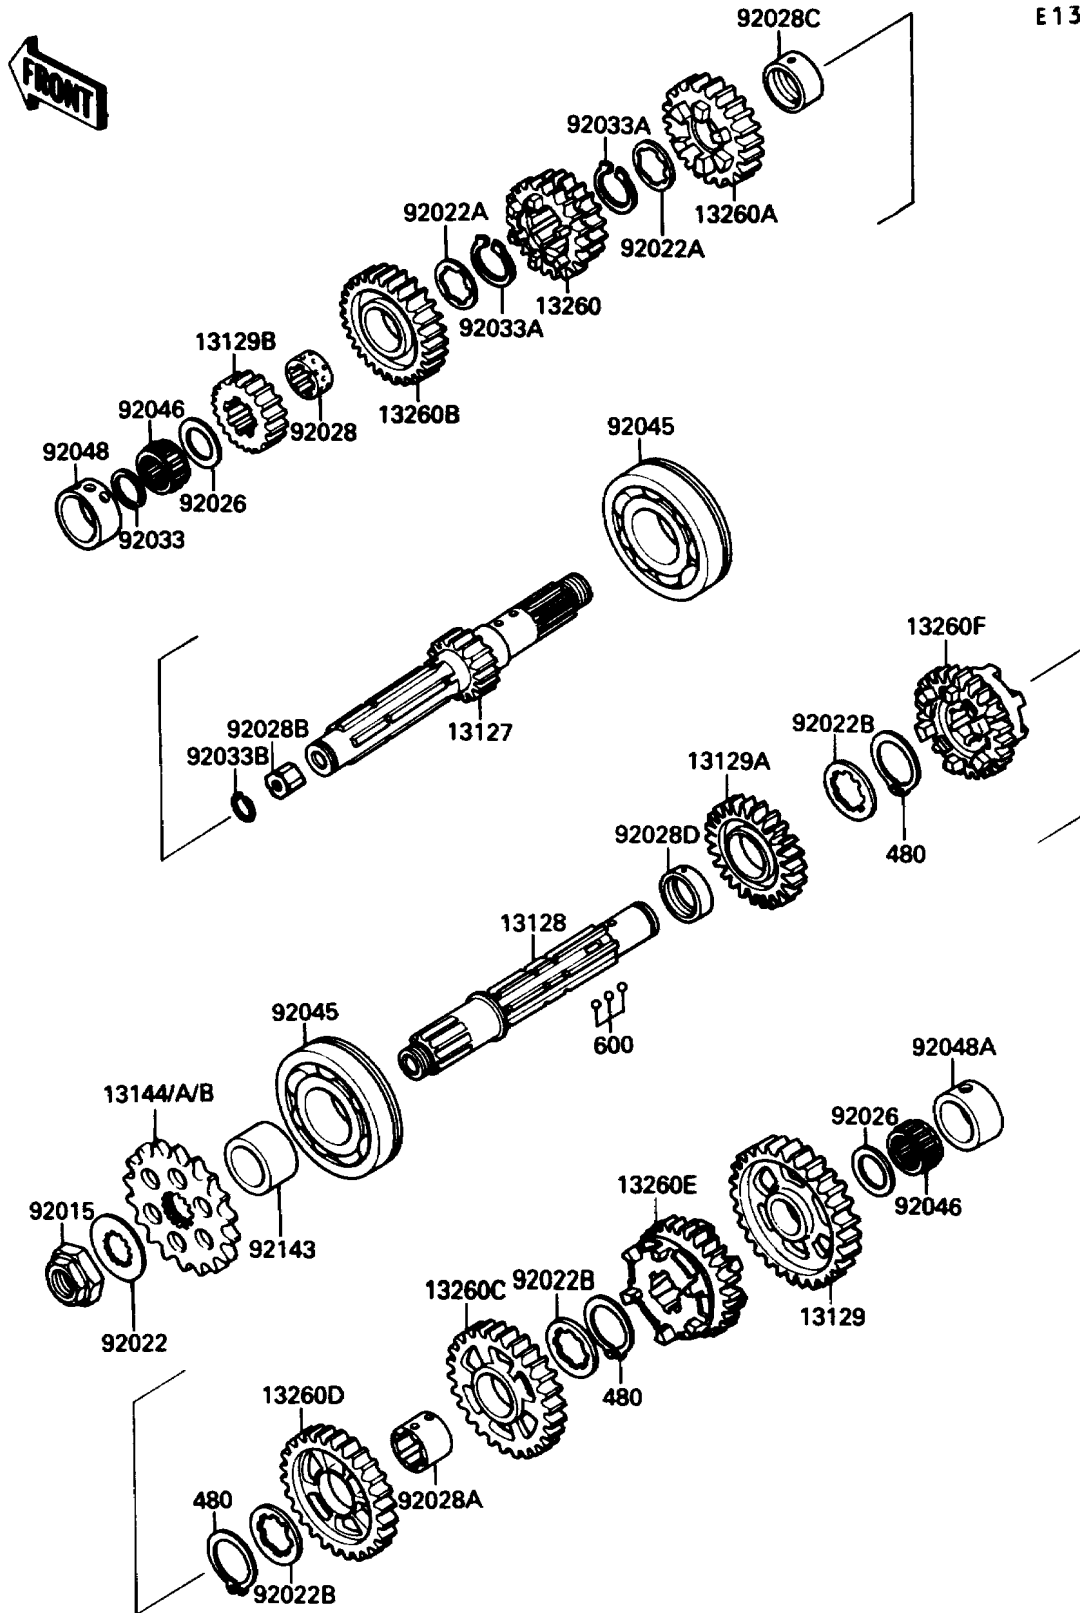

1990 Ninja® 750R PARTS DIAGRAM

Transmission

E 1361

1990 Ninja® 750R PARTS LIST

Transmission

ITEM NAME	PART NUMBER	QUANTITY
SHAFT-TRANSMISSION INPUT,13T (Ref # 13127)	13127-1140	1
SHAFT-TRANSMISSION OUTPUT (Ref # 13128)	13128-1162	1
GEAR,OUTPUT LOW,38T (Ref # 13129)	13129-1814	1
GEAR,OUTPUT 2ND,34T (Ref # 13129A)	13129-1898	1
GEAR,INPUT 2ND,16T (Ref # 13129B)	13129-1971	1
SPROCKET-OUTPUT,17T(#530) (Ref # 13144)	13144-1009	1
SPROCKET-OUTPUT,15T(#530) (Ref # 13144A)	13144-1117	1
SPROCKET-OUTPUT,16T(#530) (Ref # 13144B)	13144-1128	1
GEAR,INPUT 3RD&4TH,21T&21T (Ref # 13260)	13260-1025	1
GEAR,INPUT 5TH,23T (Ref # 13260A)	13260-1026	1
GEAR,INPUT TOP,24T (Ref # 13260B)	13260-1027	1
GEAR,OUTPUT 3RD,35T (Ref # 13260C)	13260-1028	1
GEAR,OUTPUT 4TH,29T (Ref # 13260D)	13260-1029	1
GEAR,OUTPUT 5TH,28T (Ref # 13260E)	13260-1030	1
GEAR,OUTPUT TOP,26T (Ref # 13260F)	13260-1031	1
NUT,20MM (Ref # 92015)	92015-1254	1
WASHER,TOOTHED,25.5X42X1 (Ref # 92022)	92022-1076	1
WASHER,TOOTHED,28.3X33.5X1 (Ref # 92022A)	92022-1139	1
WASHER,TOOTHED,30.3X40X1.5 (Ref # 92022B)	92024-043	1
SPACER,22X35.5X2.1 (Ref # 92026)	92026-1224	1
BUSHING,INPUT TOP GEAR (Ref # 92028)	92028-1255	1
BUSHING,OUTPUT 3RD&4TH (Ref # 92028A)	92028-1363	1
BUSHING (Ref # 92028B)	92028-1448	1
BUSHING,INPUT 5TH GEAR (Ref # 92028C)	92028-1449	1
BUSHING,OUTPUT 2ND (Ref # 92028D)	92028-1450	1
RING-SNAP,20X25.5X1.2 (Ref # 92033)	92033-025	1
RING-SNAP,25.9MM (Ref # 92033A)	92033-1037	1
RING-SNAP (Ref # 92033B)	92036-005	1
BEARING-BALL,6305N2SH2 (Ref # 92045)	92045-1224	1

1990 Ninja® 750R PARTS LIST

Transmission

ITEM NAME	PART NUMBER	QUANTITY
BEARING-NEEDLE,FWF-223014 (Ref # 92046)	92046-031	1
RACE,INPUT SHAFT (Ref # 92048)	92048-1066	1
RACE,ORZ30X38X17PX1 (Ref # 92048A)	92048-1067	1
COLLAR,25X32X18.7 (Ref # 92143)	92143-1018	1
CIRCLIP (Ref # 480)	480J2900	1
BALL-STEEL,5/32" (Ref # 600)	600A0500	1