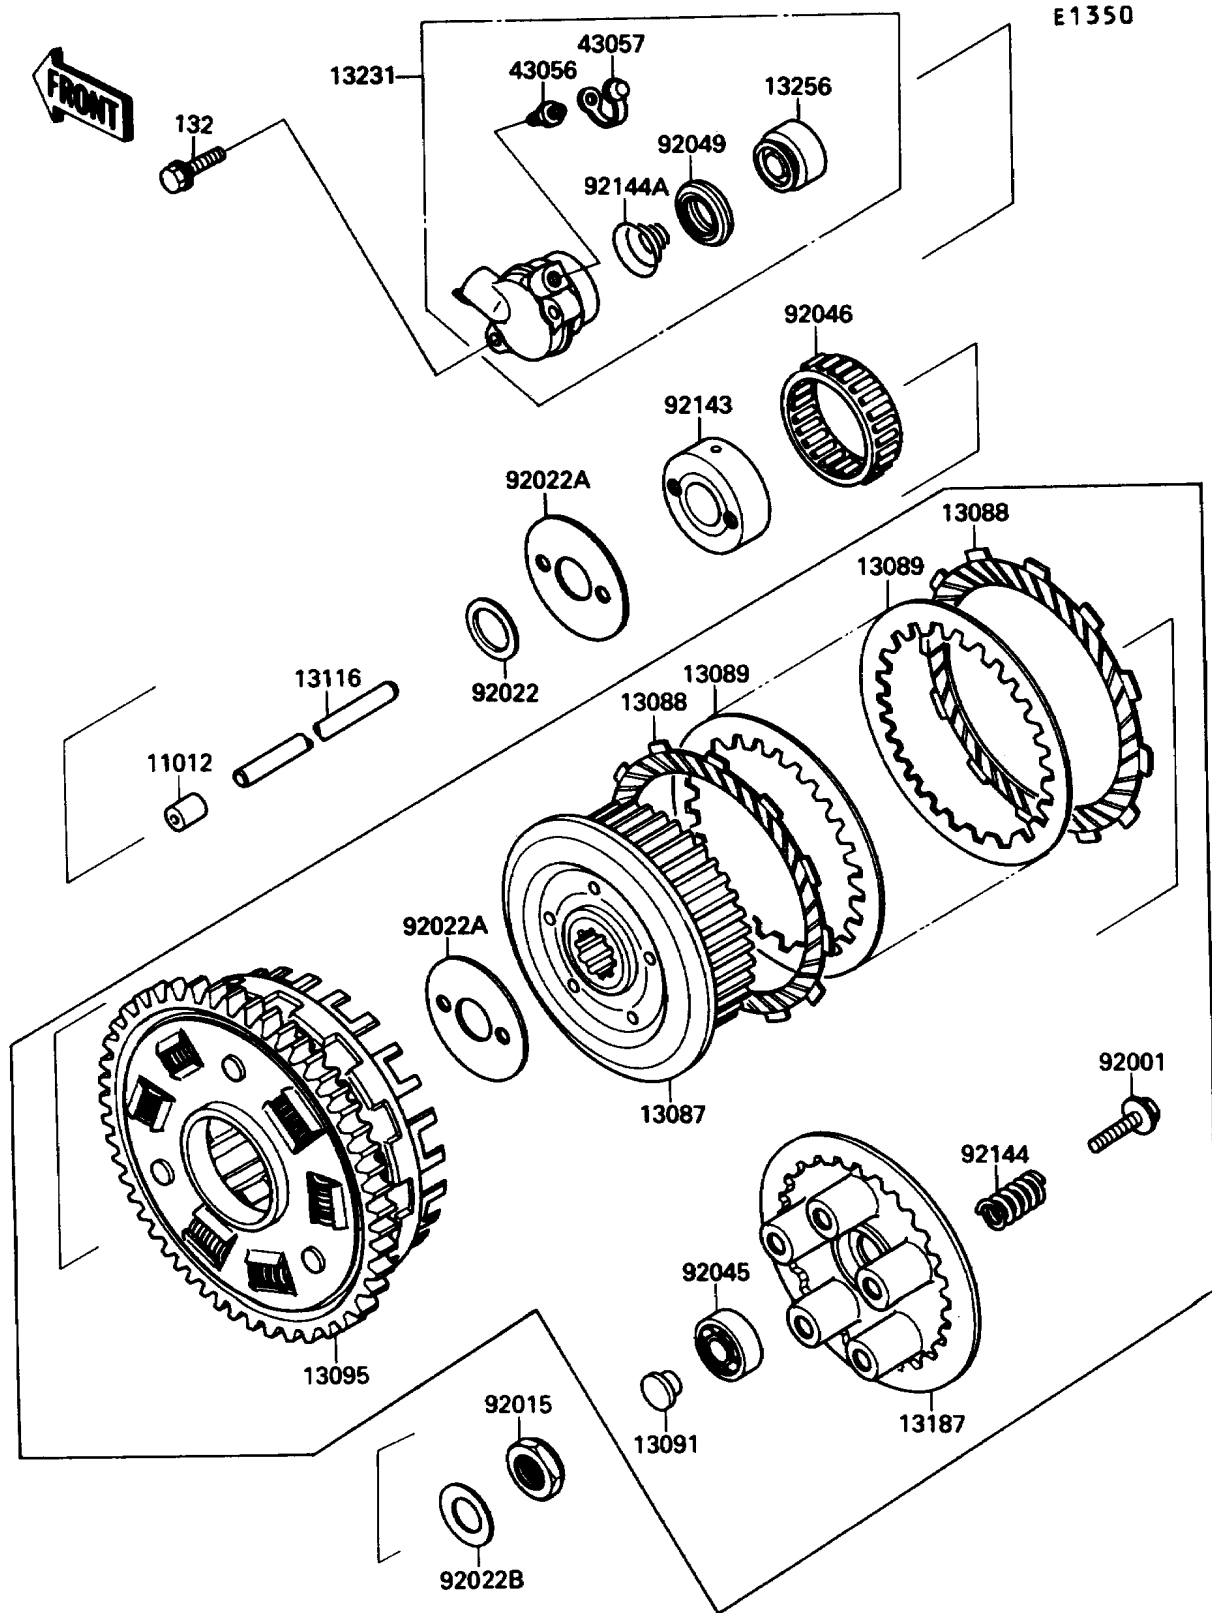

1990 Ninja® 750R PARTS DIAGRAM

Clutch

1990 Ninja® 750R PARTS LIST

Clutch

ITEM NAME	PART NUMBER	QUANTITY
CAP,PUSHROD (Ref # 11012)	11012-1569	1
HUB-CLUTCH (Ref # 13087)	13087-042	1
PLATE-FRICTION (Ref # 13088)	13088-1051	1
PLATE-CLUTCH (Ref # 13089)	13089-1066	1
HOLDER,CLUTCH PUSH ROD (Ref # 13091)	13091-1085	1
HOUSING-COMP-CLUTCH (Ref # 13095)	13095-1200	1
ROD-PUSH,CLUTCH (Ref # 13116)	13116-1126	1
PLATE-CLUTCH OPERATING (Ref # 13187)	13187-1006	1
RELEASE-ASSY-CLUTCH (Ref # 13231)	13231-1065	1
PISTON (Ref # 13256)	13256-1052	1
BREATHER-BRAKE (Ref # 43056)	43056-1052	1
CAP-BREATHER (Ref # 43057)	43057-1001	1
BOLT,FLANGED,6X18 (Ref # 92001)	92001-1066	1
NUT,20MM (Ref # 92015)	92015-1555	1
WASHER (Ref # 92022)	92022-1719	1
WASHER,CLUTCH THRUST (Ref # 92022A)	92022-1846	1
WASHER (Ref # 92022B)	92022-1868	1
BEARING-BALL,6001C3ML01 (Ref # 92045)	92045-1235	1
BEARING-NEEDLE,K55X63X20 (Ref # 92046)	92046-1159	1
SEAL-OIL,PISTON (Ref # 92049)	92049-1165	1
COLLAR,INPUTSHAFT (Ref # 92143)	92143-1017	1
SPRING,CLUTCH (Ref # 92144)	92144-1036	1
SPRING,CLUTCH RELEASE (Ref # 92144A)	92144-1084	1
BOLT-FLANGED-SMALL (Ref # 132)	132J0625	1