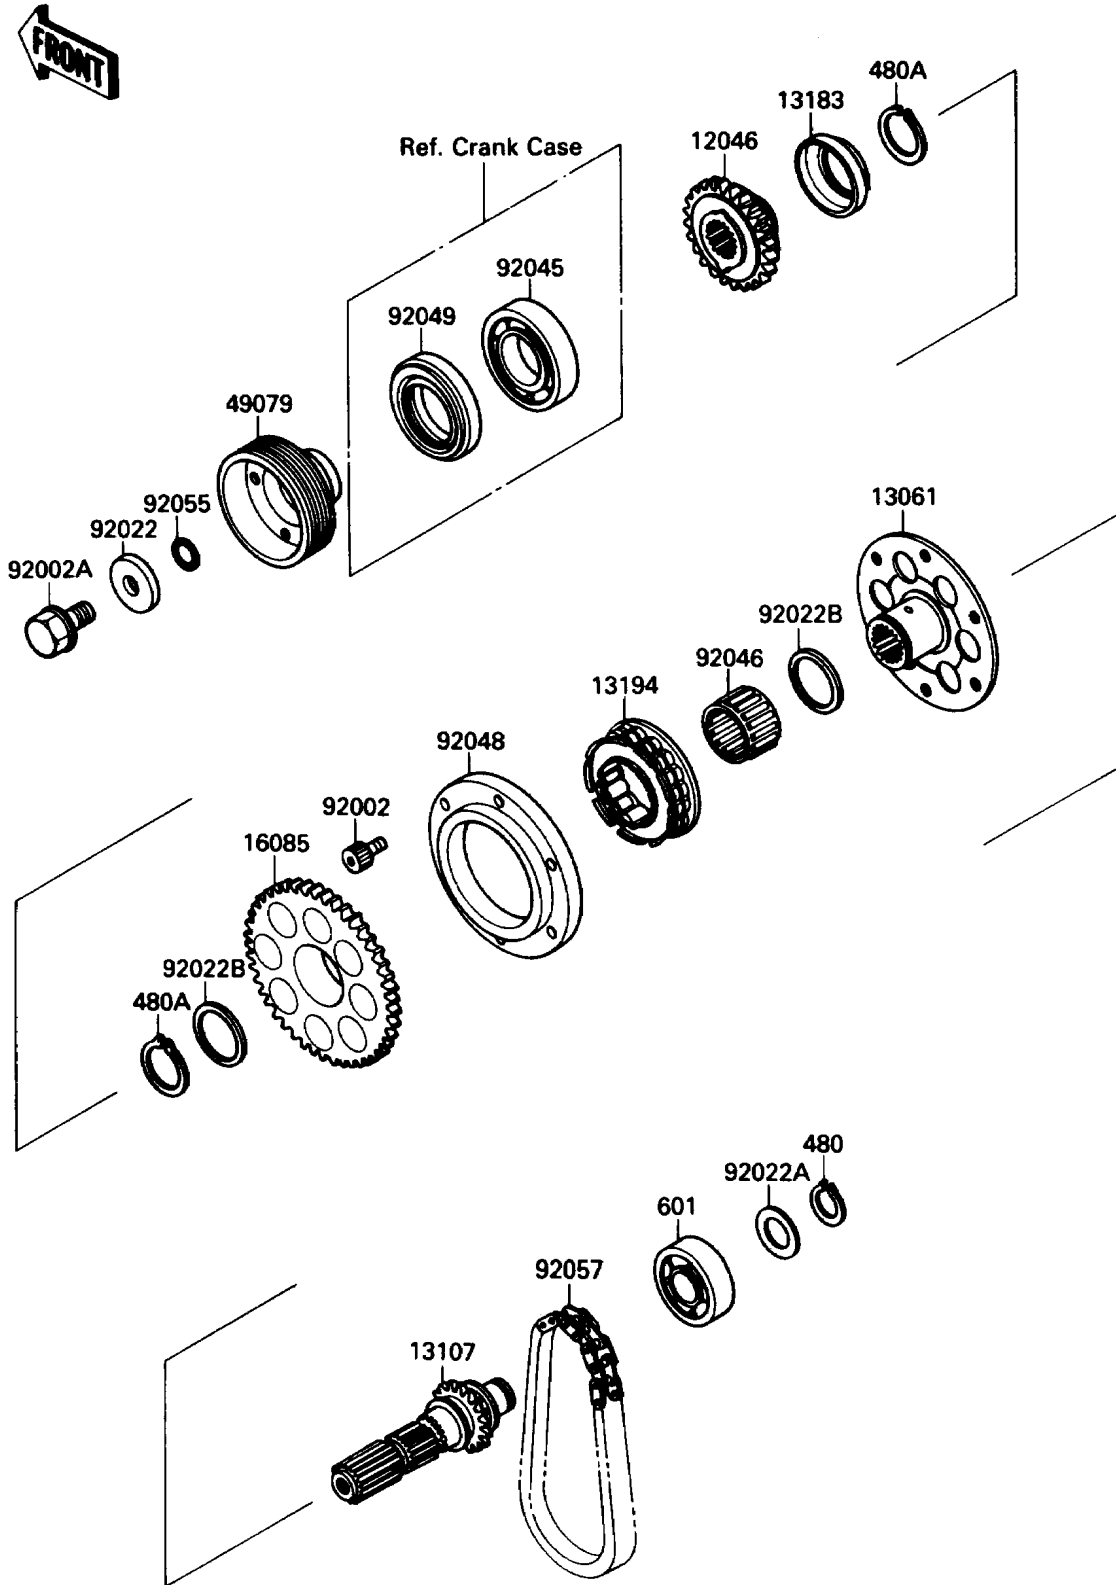

1990 Ninja® 750R PARTS DIAGRAM

Generator Shaft

E1324

1990 Ninja® 750R PARTS LIST

Generator Shaft

ITEM NAME	PART NUMBER	QUANTITY
SPROCKET,23T (Ref # 12046)	12046-1090	1
BOSS,ONEWAY CLUTCH (Ref # 13061)	13061-1197	1
SHAFT (Ref # 13107)	13107-1186	1
PLATE (Ref # 13183)	13183-1015	1
CLUTCH-ONEWAY (Ref # 13194)	13194-1068	1
GEAR,ONEWAY CLUTCH (Ref # 16085)	16085-1173	1
PULLEY-BELT (Ref # 49079)	49079-1051	1
BOLT,SOCKET,6X12 (Ref # 92002)	92002-1796	1
BOLT,PULLEY (Ref # 92002A)	92002-1853	1
WASHER,11X28X4.5 (Ref # 92022)	92022-1816	1
WASHER,17X25X1.6 (Ref # 92022A)	92022-1842	1
WASHER,25.3X32X0.5 (Ref # 92022B)	92022-225	1
BEARING-BALL,60/28 (Ref # 92045)	92045-1176	1
BEARING-NEEDLE,K253020S (Ref # 92046)	92046-1022	1
RACE,ONEWAY CLUTCH (Ref # 92048)	92048-1068	1
SEAL-OIL,TC35527.5 (Ref # 92049)	92049-1266	1
RING-O,16.3X3.5 (Ref # 92055)	92055-1353	1
CHAIN,BF04M (Ref # 92057)	92057-1219	1
CIRCLIP-TYPE-C,17MM (Ref # 480)	480J1700	1
CIRCLIP-TYPE-C,25MM (Ref # 480A)	480J2500	1
BEARING-BALL,#6203 (Ref # 601)	601A6203	1