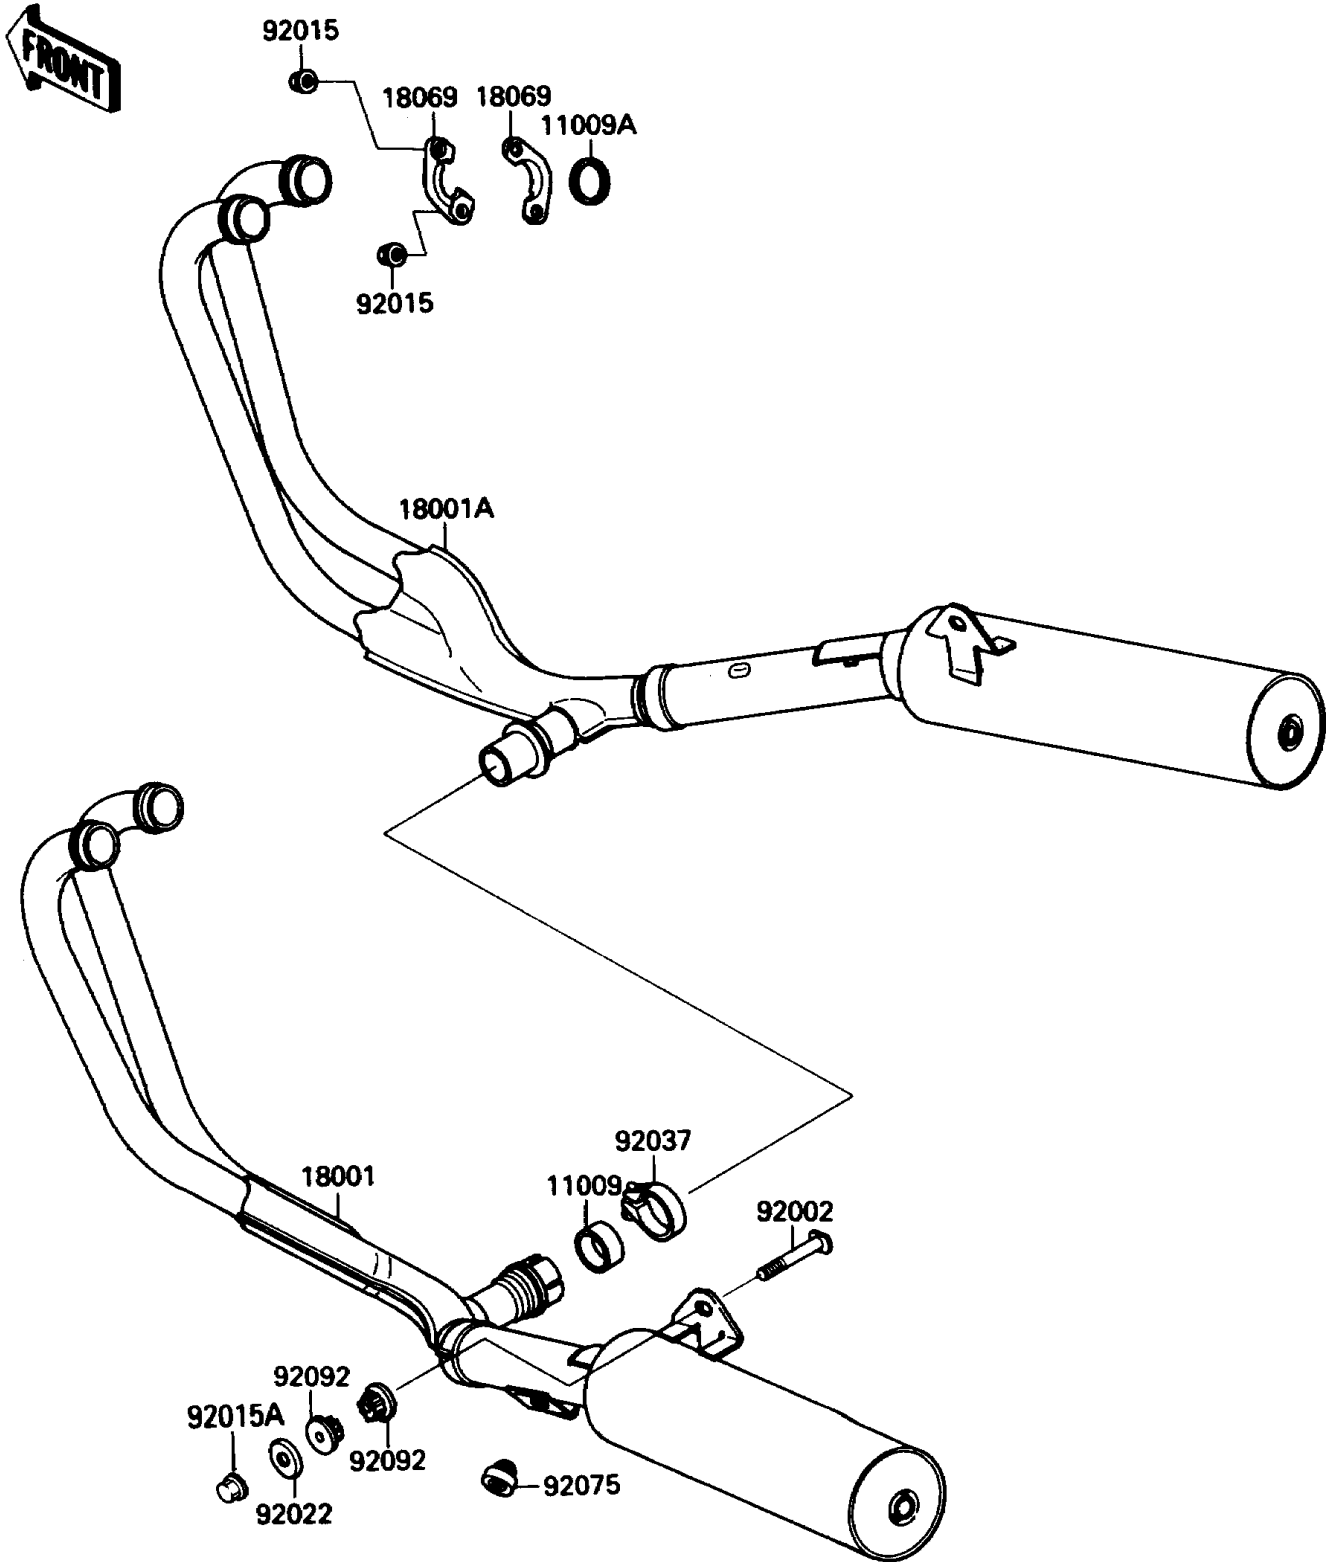

## 1990 Ninja® 750R PARTS DIAGRAM

Muffler(s)

E1140

## 1990 Ninja® 750R PARTS LIST

Muffler(s)

ITEM NAME	PART NUMBER	QUANTITY
GASKET,EXHAUST MANUFOLD (Ref # 11009)	11009-1659	1
GASKET,EXHAUST PIPE HOLDER (Ref # 11009A)	18067-018	1
MUFFLER,LH (Ref # 18001)	18001-1721	1
MUFFLER,RH (Ref # 18001A)	18001-1722	1
HOLDER-EXHAUST PIPE (Ref # 18069)	18069-1072	1
BOLT,10X55 (Ref # 92002)	92002-1939	1
NUT,LOCK,8MM (Ref # 92015)	92015-1380	1
NUT,CAP,10MM (Ref # 92015A)	92015-1749	1
WASHER,CUP TYPE,BLACK (Ref # 92022)	92022-1355	1
CLAMP,MUFFLER,BLACK (Ref # 92037)	92037-1270	1
DAMPER (Ref # 92075)	92075-015	1
BUSHING-RUBBER,MUFFLER (Ref # 92092)	92092-1013	1