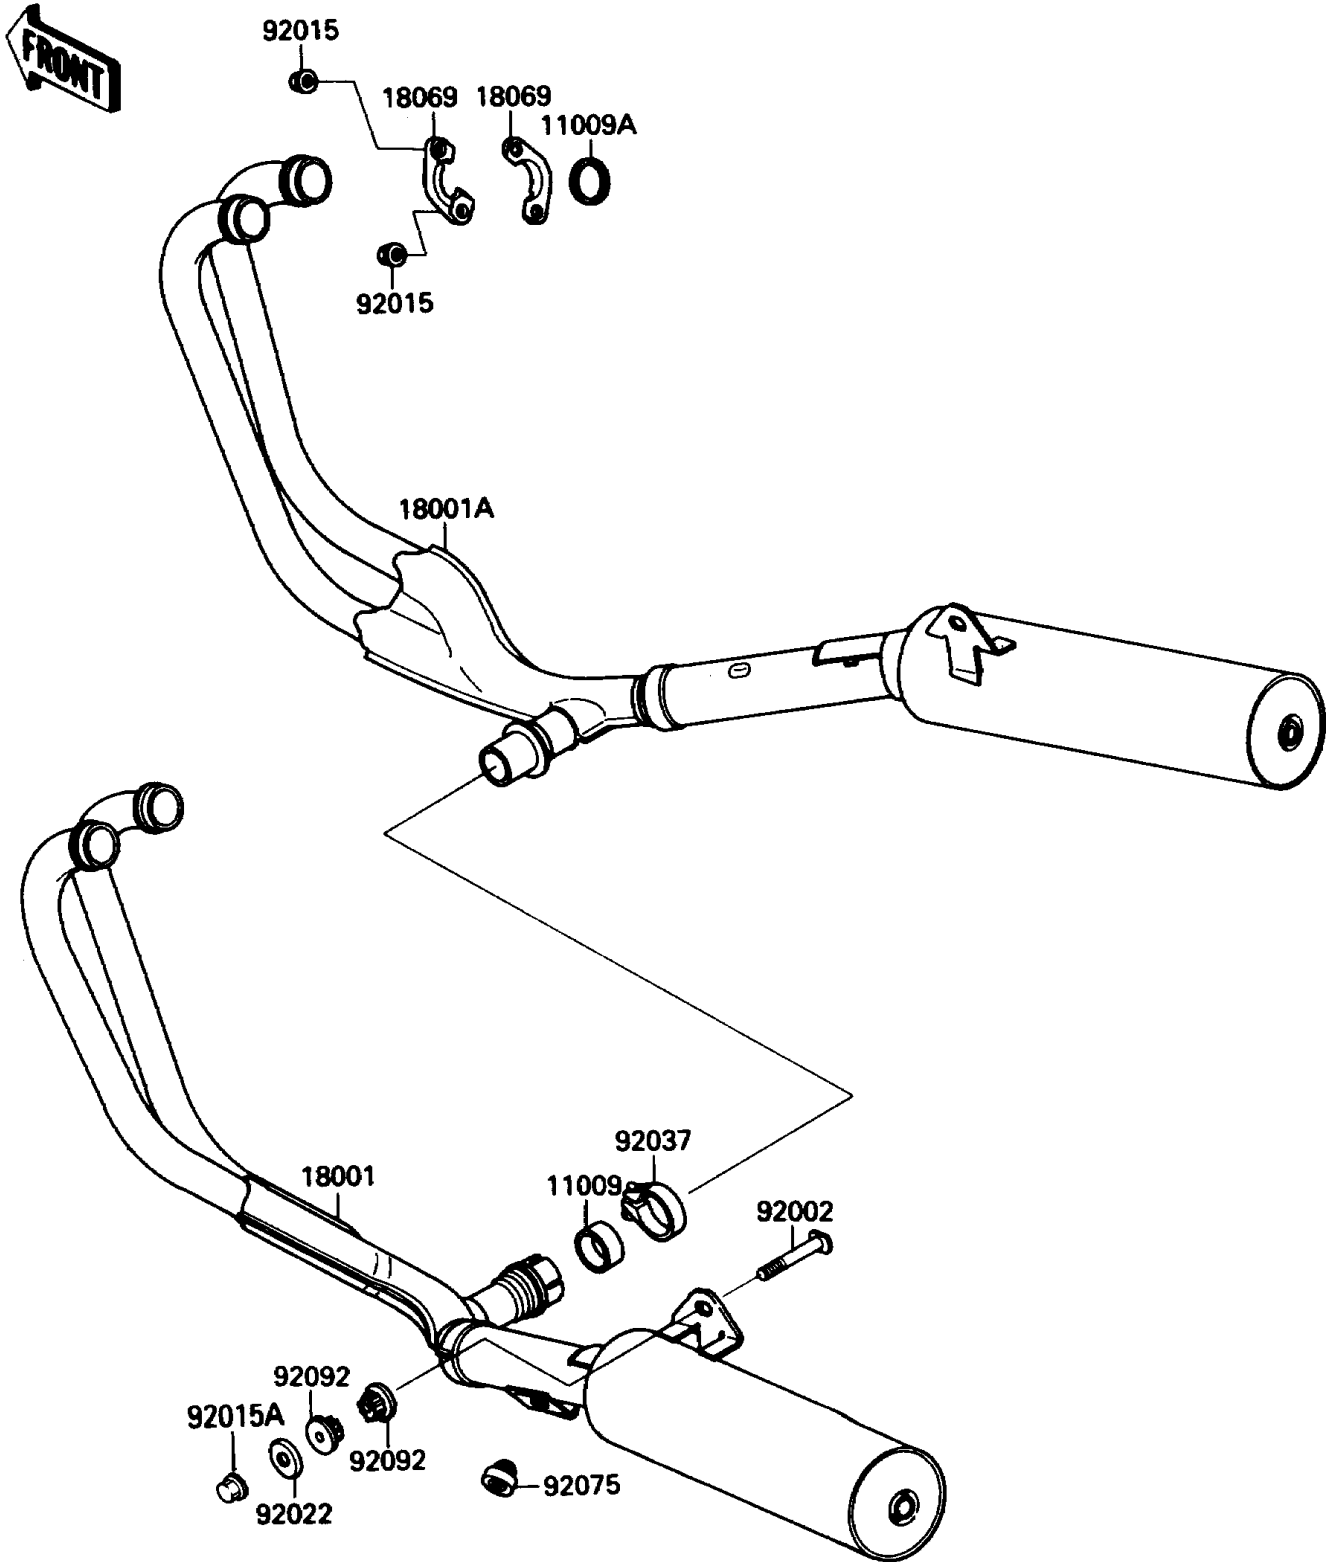

1990 Ninja® 750R PARTS DIAGRAM

Muffler(s)

E1140

1990 Ninja® 750R PARTS LIST

Muffler(s)

ITEM NAME	PART NUMBER	QUANTITY
GASKET,EXHAUST MANUFOLD (Ref # 11009)	11009-1659	1
GASKET,EXHAUST PIPE HOLDER (Ref # 11009A)	18067-018	4
MUFFLER,LH (Ref # 18001)	18001-1721	1
MUFFLER,RH (Ref # 18001A)	18001-1722	1
HOLDER-EXHAUST PIPE (Ref # 18069)	18069-1072	8
BOLT,10X55 (Ref # 92002)	92002-1939	2
NUT,LOCK,8MM (Ref # 92015)	92015-1380	8
NUT,CAP,10MM (Ref # 92015A)	92015-1749	2
WASHER,CUP TYPE,BLACK (Ref # 92022)	92022-1355	2
CLAMP,MUFFLER,BLACK (Ref # 92037)	92037-1270	1
DAMPER (Ref # 92075)	92075-015	1
BUSHING-RUBBER,MUFFLER (Ref # 92092)	92092-1013	4