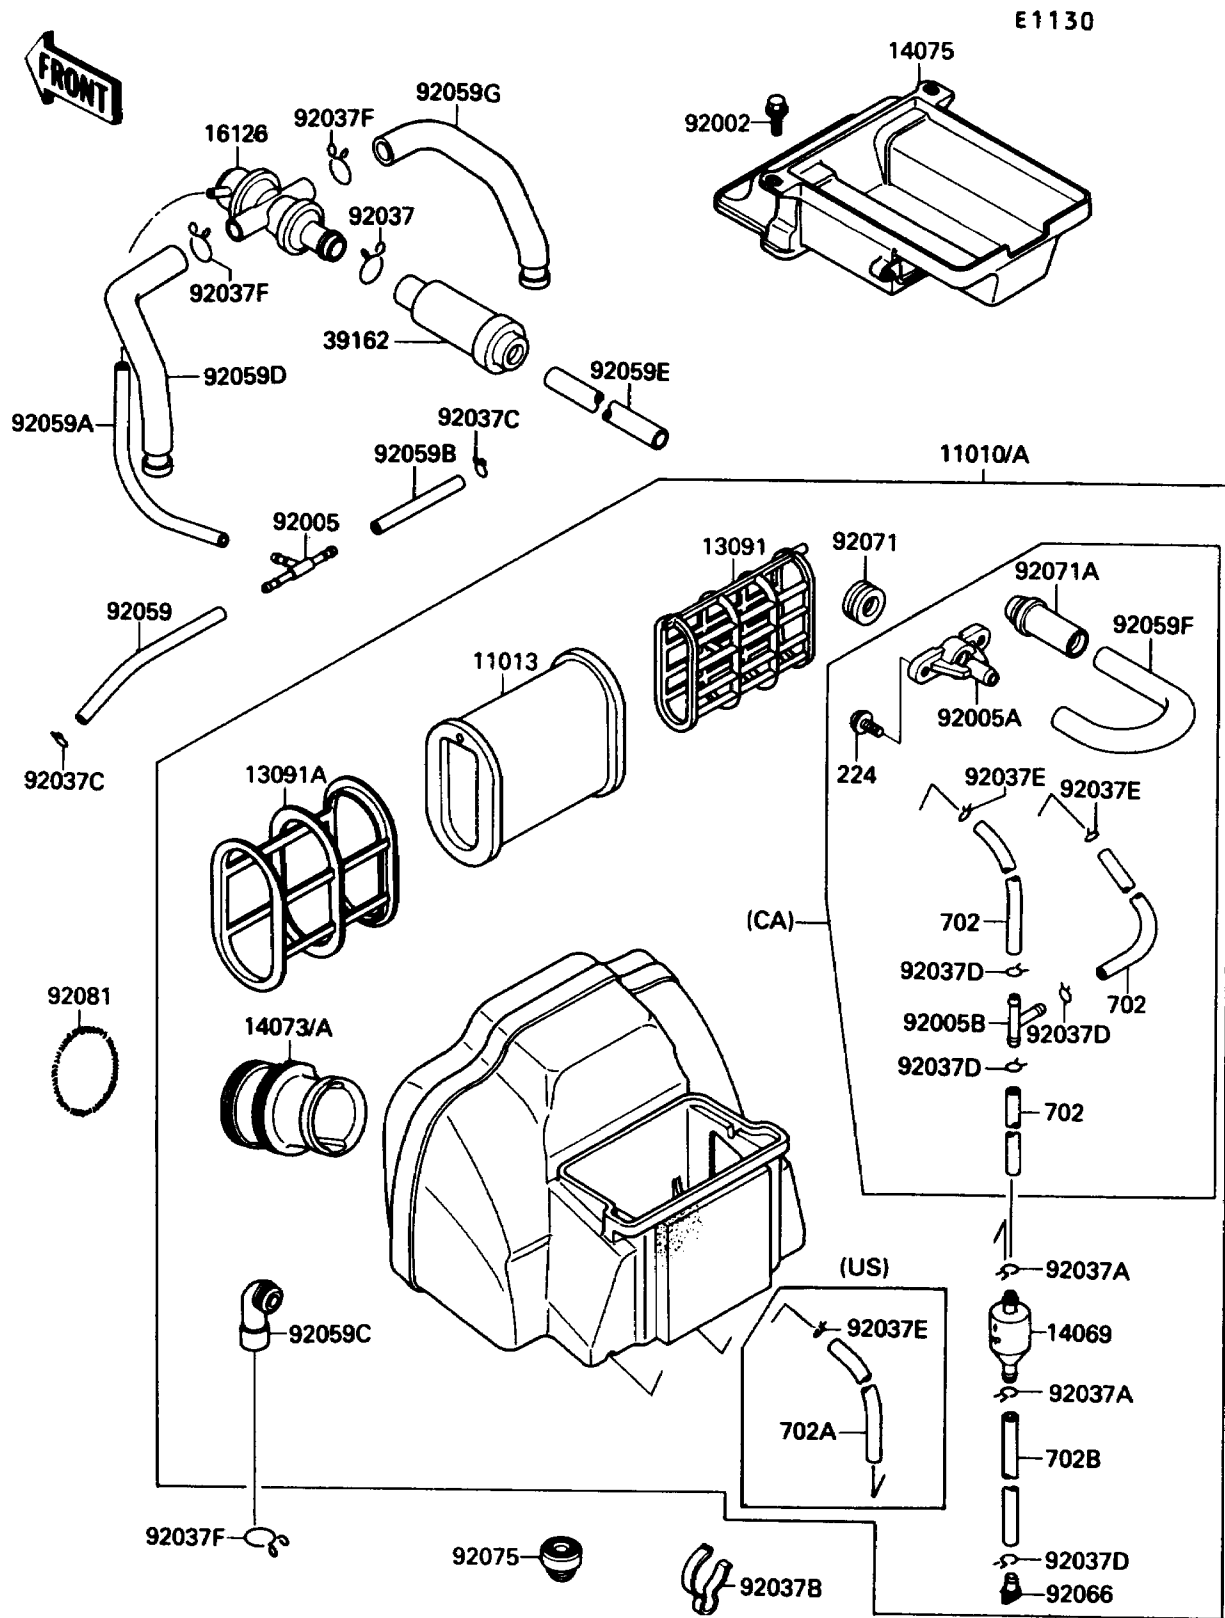

1990 Ninja® 750R PARTS DIAGRAM

Air Cleaner

1990 Ninja® 750R PARTS LIST

Air Cleaner

ITEM NAME	PART NUMBER	QUANTITY
FILTER-ASSY-AIR (Ref # 11010)	11010-1306	1
FILTER-ASSY-AIR (Ref # 11010A)	11010-1316	1
ELEMENT-AIR FILTER (Ref # 11013)	11013-1154	1
HOLDER,ELEMENT (Ref # 13091)	13091-1467	1
HOLDER,ELEMENT (Ref # 13091A)	13091-1468	1
BREATHER (Ref # 14069)	14069-1051	1
DUCT,#1,#4 (Ref # 14073)	14073-1277	1
DUCT,#2,#3 (Ref # 14073A)	14073-1278	1
CAP-ASSY,AIR FILTER (Ref # 14075)	14075-1070	1
VALVE,AIR SWITCH (Ref # 16126)	16126-1104	1
SILENCER-INTAKE (Ref # 39162)	39162-1003	1
BOLT,6X16 (Ref # 92002)	92002-1720	1
FITTING,TUBE,T-TYPE (Ref # 92005)	92005-1017	1
FITTING (Ref # 92005A)	92005-1139	1
FITTING,T-TYPE (Ref # 92005B)	92005-1143	1
CLAMP,TUBE (Ref # 92037)	92037-1076	1
CLAMP,TUBE (Ref # 92037A)	92037-147	1
CLAMP,HOSE (Ref # 92037B)	92037-1552	1
CLAMP (Ref # 92037C)	92037-1610	1
CLAMP (Ref # 92037D)	92037-1712	2
CLAMP,TUBE (Ref # 92037E)	92037-1972	2
CLAMP,TUBE (Ref # 92037F)	92037-213	1
TUBE,4X9X190 (Ref # 92059)	92059-1032	1
TUBE,4X9X290 (Ref # 92059A)	92059-1043	1
TUBE,4X9X100 (Ref # 92059B)	92059-1058	1
TUBE,BREATHER (Ref # 92059C)	92059-1716	1
TUBE,AIR SWITCH-HEAD,LH (Ref # 92059D)	92059-1717	1
TUBE,AIR SWITCH-AIR FILTER (Ref # 92059E)	92059-1718	1
TUBE (Ref # 92059F)	92059-1759	1

1990 Ninja® 750R PARTS LIST

Air Cleaner

ITEM NAME	PART NUMBER	QUANTITY
TUBE,AIR SWITCH-HEAD,RH (Ref # 92059G)	92059-1765	1
PLUG,DRAIN (Ref # 92066)	92066-1211	1
GROMMET,AIR FILTER (Ref # 92071)	92071-1028	1
GROMMET (Ref # 92071A)	92071-1132	1
DAMPER (Ref # 92075)	92075-1045	1
SPRING,AIR FILTER DUCT (Ref # 92081)	92081-1422	1
SCREW-PAN-WP-CROS (Ref # 224)	224C0614	1
TUBE-RUBBER (Ref # 702)	702A07100	1
TUBE-RUBBER (Ref # 702A)	702A07200	1
TUBE-RUBBER (Ref # 702B)	702A07240	1