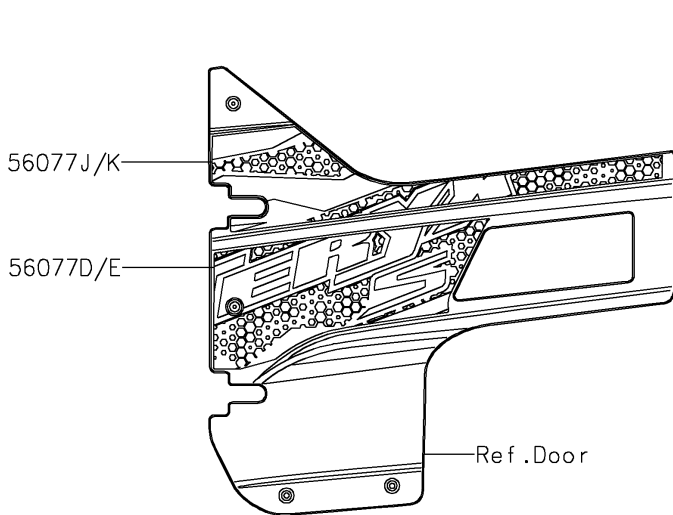

# 2025 TERYX4™ S LE PARTS DIAGRAM

Decals(Blue)(JSFNN/JSFNL)

F2861A

Ref. Front Fender(s)