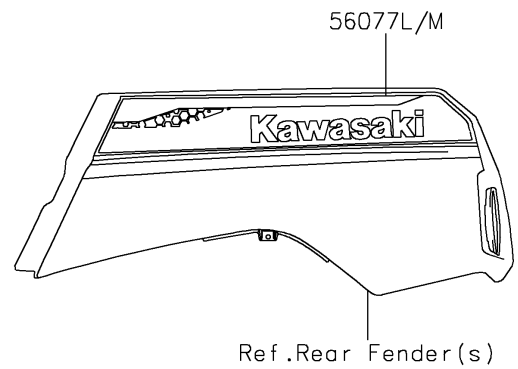

# 2025 TERYX4™ S LE PARTS DIAGRAM

Decals(Blue)(JSFNN/JSFNL)

F2861A

Ref. Front Fender(s)