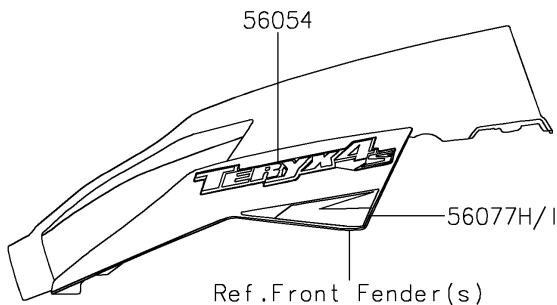

# 2025 TERYX4™ S LE PARTS DIAGRAM

Decals(Blue)(JSFNN/JSFNL)

F2861A

Ref. Front Fender(s)