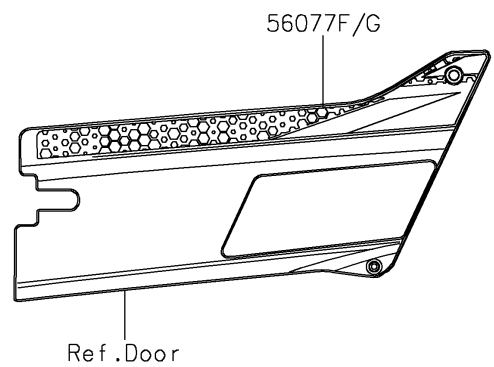

# 2025 TERYX4™ S LE PARTS DIAGRAM

Decals(Blue)(JSFNN/JSFNL)

F2861A

Ref. Front Fender(s)