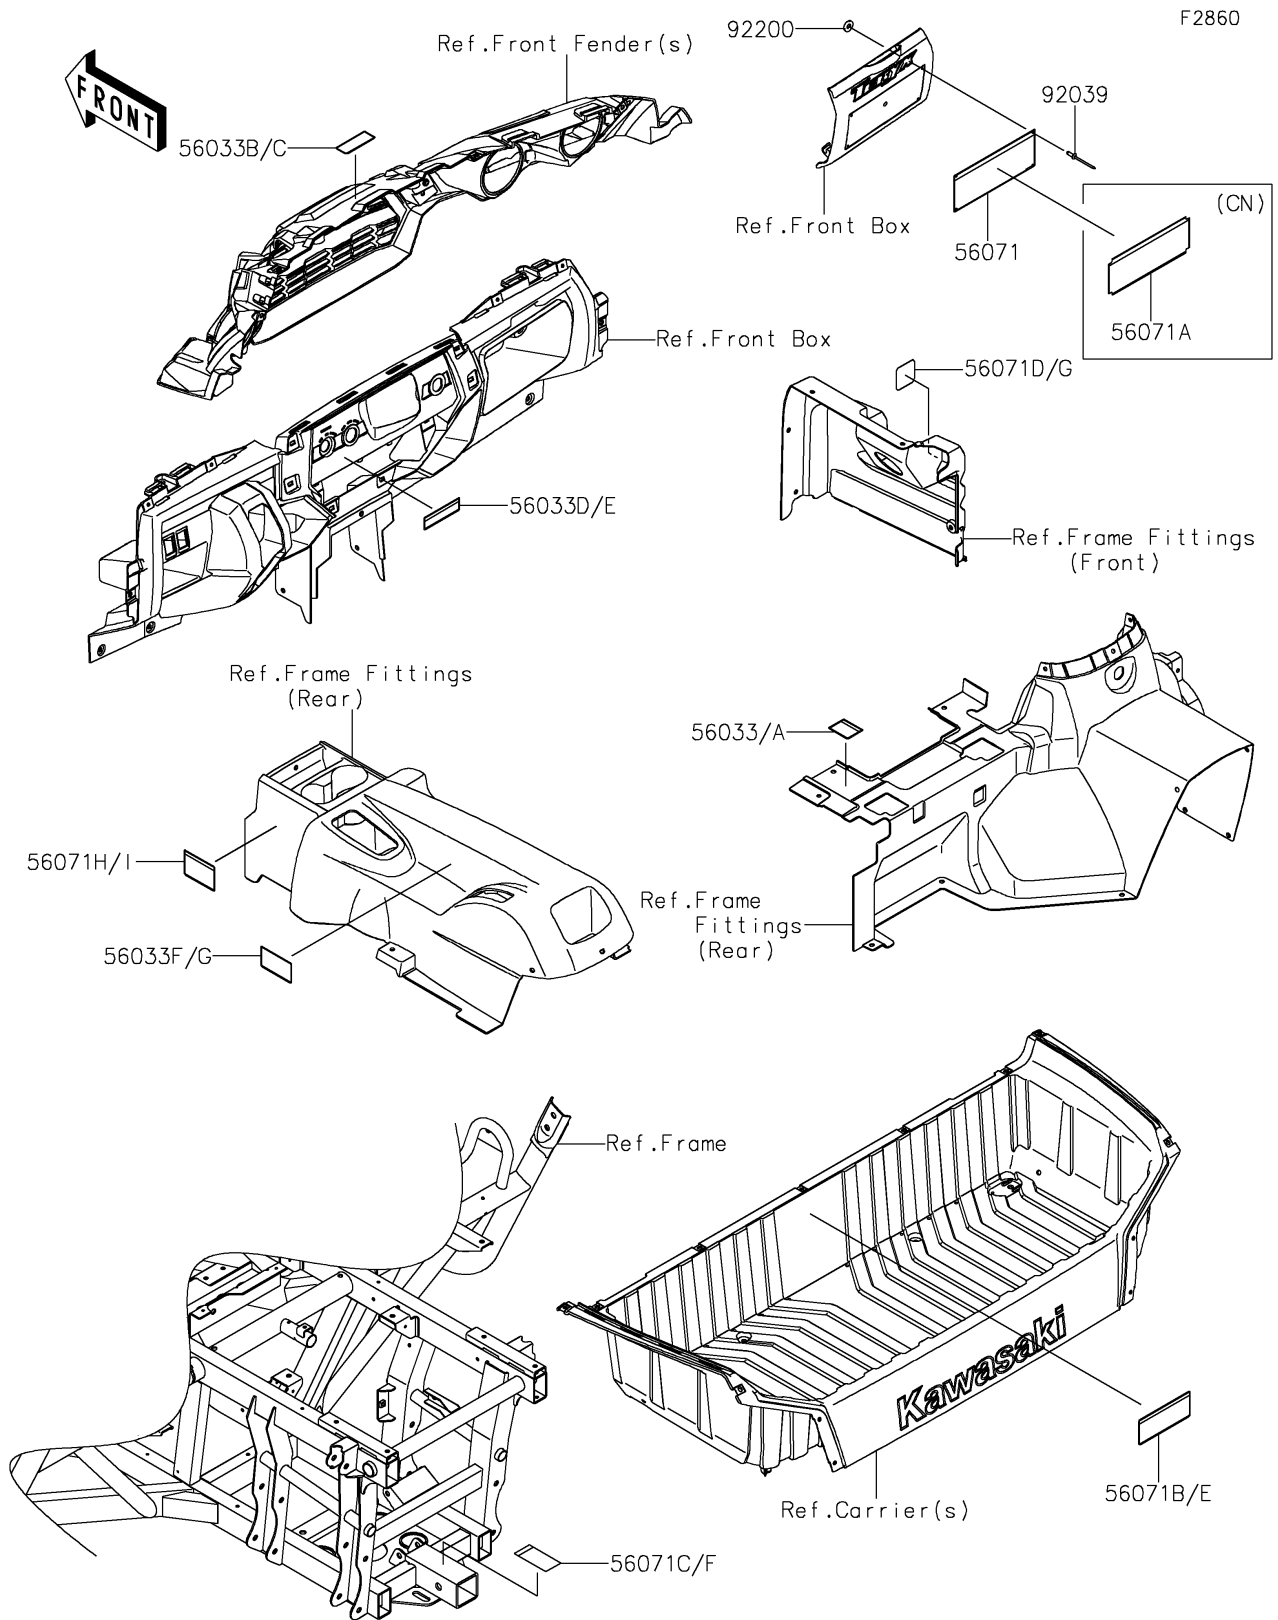

2025 Teryx4 S LE PARTS DIAGRAM

Labels

2025 Teryx4 S LE PARTS LIST

Labels

ITEM NAME	PART NUMBER	QUANTITY
LABEL-MANUAL,OIL MAINTENANCE (Ref # 56033)	56033-0372	1
LABEL-MANUAL,AIR CLEANER (Ref # 56033B)	56033-0724	1
LABEL-MANUAL,SHIFT NOTICE (Ref # 56033D)	56033-0822	1
LABEL-MANUAL,DRIVE BELT (Ref # 56033G)	56033-1000	1
LABEL-WARNING (Ref # 56071)	56071-0500	1
LABEL-WARNING,CARGO (Ref # 56071B)	56071-0584	1
LABEL-WARNING,TRAILER HITCH (Ref # 56071C)	56071-0586	1
LABEL-WARNING,GASOLINE (Ref # 56071D)	56071-0588	1
LABEL-WARNING,TIRE (Ref # 56071H)	56071-1039	1
RIVET,3.2X8 (Ref # 92039)	92039-3763	4
WASHER,3.5X8X1 (Ref # 92200)	92200-1251	4