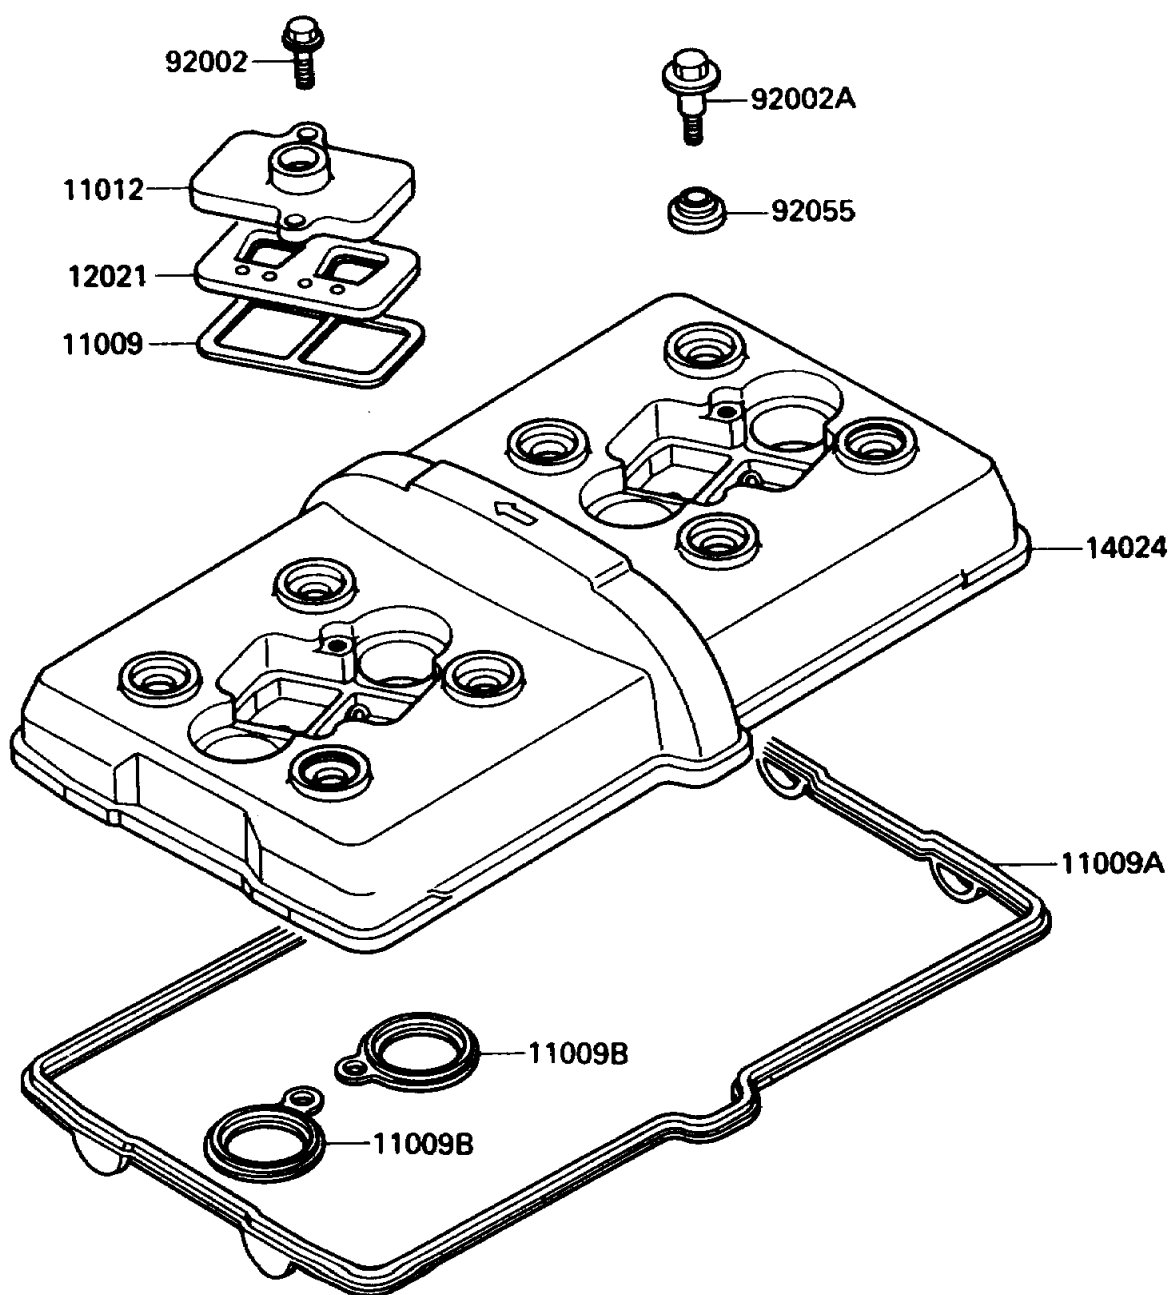

1990 Ninja® 750R PARTS DIAGRAM

Cylinder Head Cover

E1112

1990 Ninja® 750R PARTS LIST

Cylinder Head Cover

ITEM NAME	PART NUMBER	QUANTITY
GASKET, REED VALVE (Ref # 11009)	11009-1379	1
GASKET, HEAD COVER (Ref # 11009A)	11009-1608	1
GASKET, SPARK PLUG (Ref # 11009B)	11009-1609	1
CAP, REED VALVE (Ref # 11012)	11012-1532	1
VALVE-ASSY-REED (Ref # 12021)	12021-1053	1
COVER, CYLINDER HEAD (Ref # 14024)	14024-1296	1
BOLT, 6X22 (Ref # 92002)	92002-1068	1
BOLT, HEAD COVER (Ref # 92002A)	92002-1504	1
RING-O, HEAD COVER BOLT (Ref # 92055)	92055-1352	1