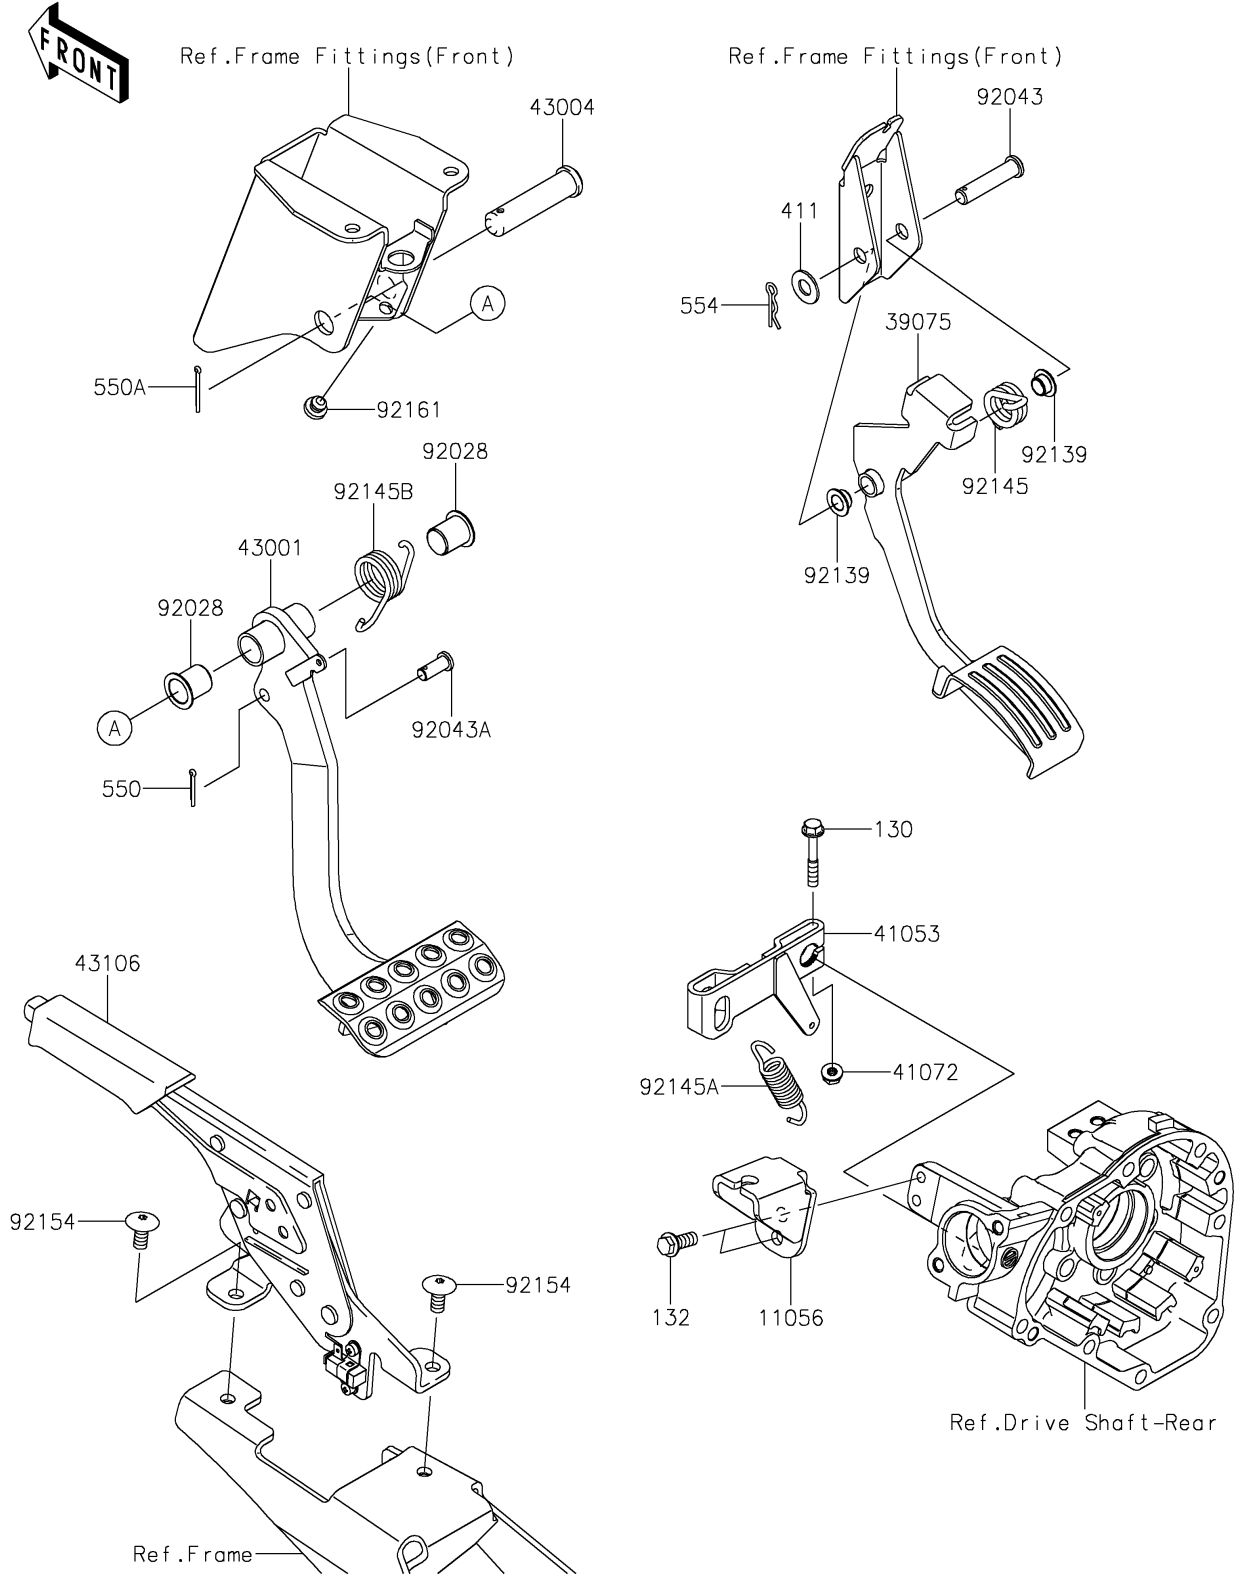

2025 Teryx4 S LE PARTS DIAGRAM

Brake Pedal/Throttle Lever

F2260

2025 Teryx4 S LE PARTS LIST

Brake Pedal/Throttle Lever

ITEM NAME	PART NUMBER	QUANTITY
BRACKET (Ref # 11056)	11056-2267	1
LEVER-THROTTLE (Ref # 39075)	39075-0019	1
LEVER-BRAKE CAM (Ref # 41053)	41053-0023	1
NUT,6MM (Ref # 41072)	41072-007	1
LEVER-BRAKE,PEDAL (Ref # 43001)	43001-0739	1
SHAFT-BRAKE (Ref # 43004)	43004-1128	1
LEVER-ASSY-PARKING BRAKE (Ref # 43106)	43106-0009	1
BUSHING (Ref # 92028)	92028-1571	2
PIN,10X42.5 (Ref # 92043)	92043-0707	1
PIN (Ref # 92043A)	92043-1039	1
BUSHING (Ref # 92139)	92139-0230	2
SPRING,THROTTLE (Ref # 92145)	92145-0831	1
SPRING,BRAKE CAM LEVER (Ref # 92145A)	92145-0880	1
SPRING,BRAKE PEDAL RETURN (Ref # 92145B)	92145-1615	1
BOLT-FLANGED,8X18 (Ref # 92154)	92154-2692	2
DAMPER (Ref # 92161)	92161-1084	1
BOLT-FLANGED,6X40 (Ref # 130)	130CA0640	1
BOLT-FLANGED-SMALL,8X20 (Ref # 132)	132BA0820	2
WASHER-PLAIN,10MM (Ref # 411)	411AA1000	1
PIN-COTTER,2.5X18 (Ref # 550)	550AA2518	1
PIN-COTTER,2.5X25 (Ref # 550A)	550AA2525	1
PIN-SNAP,10MM (Ref # 554)	554DA1000	1