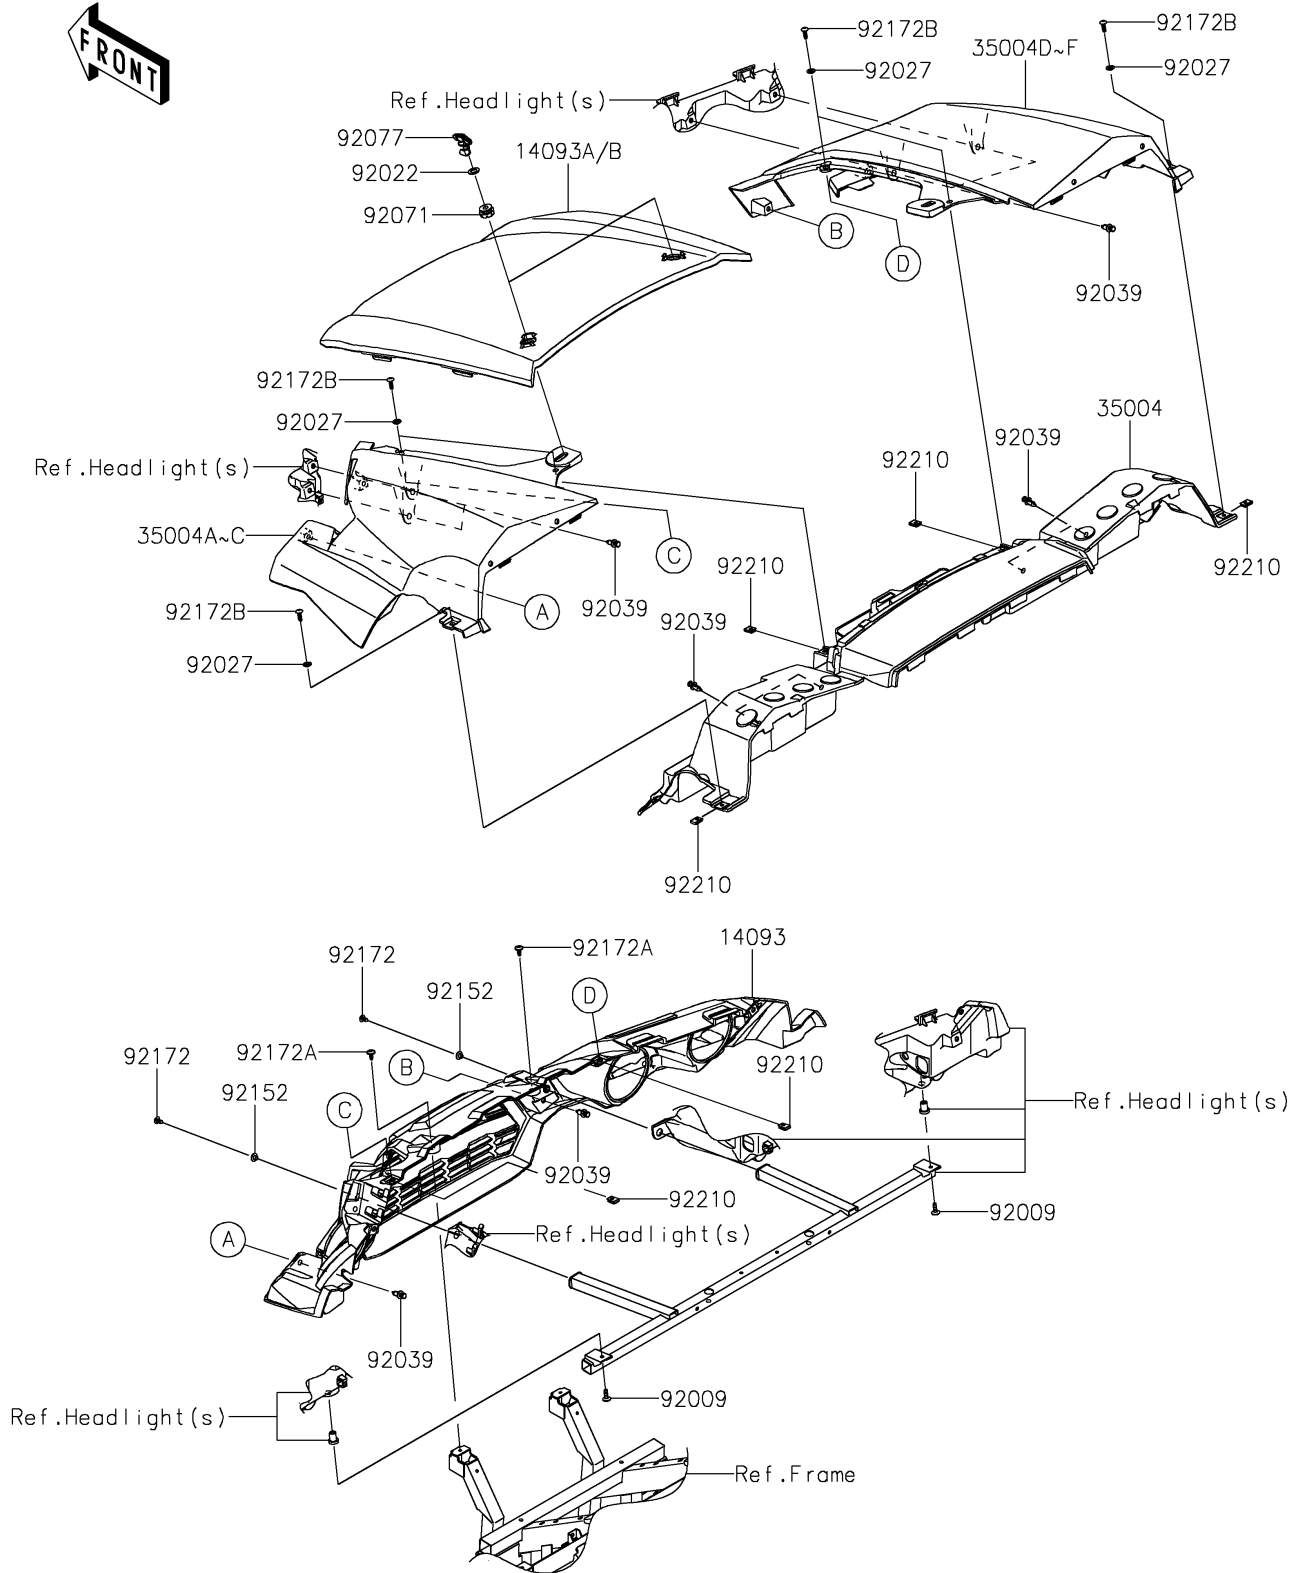

# 2025 Teryx4 S LE PARTS DIAGRAM

Front Fender(s)

F2171

## 2025 Teryx4 S LE PARTS LIST

### Front Fender(s)

ITEM NAME	PART NUMBER	QUANTITY
COVER,FR GRILL (Ref # 14093)	14093-0202	1
COVER,HOOD,C.C.GRAY (Ref # 14093A)	14093-0211-66Z	1
COVER,HOOD,EBONY (Ref # 14093B)	14093-0211-H8	1
FENDER-FRONT,RR (Ref # 35004)	35004-0345	1
FENDER-FRONT,LH,C.C.GRAY (Ref # 35004A)	35004-0346-66Z	1
FENDER-FRONT,LH,I.GRAY (Ref # 35004B)	35004-0346-72B	1
FENDER-FRONT,LH,M.M.T.BLUE (Ref # 35004C)	35004-0346-72T	1
FENDER-FRONT,RH,C.C.GRAY (Ref # 35004D)	35004-0347-66Z	1
FENDER-FRONT,RH,I.GRAY (Ref # 35004E)	35004-0347-72B	1
FENDER-FRONT,RH,M.M.T.BLUE (Ref # 35004F)	35004-0347-72T	1
SCREW,6X20 (Ref # 92009)	92009-1289	2
WASHER,12.5X22X1.2 (Ref # 92022)	92022-072	2
COLLAR (Ref # 92027)	92027-4020	6
RIVET (Ref # 92039)	92039-0776	12
GROMMET (Ref # 92071)	92071-0746	2
KNOB (Ref # 92077)	92077-0033	2
COLLAR,6.3X8.3X7.2 (Ref # 92152)	92152-1865	2
SCREW,TAPPING,6X16 (Ref # 92172)	92172-0739	2
SCREW,6X16 (Ref # 92172A)	92172-0826	2
SCREW,TAPPING,6X20 (Ref # 92172B)	92172-0883	6
NUT,LEAF SPRING,6MM (Ref # 92210)	92210-0624	6