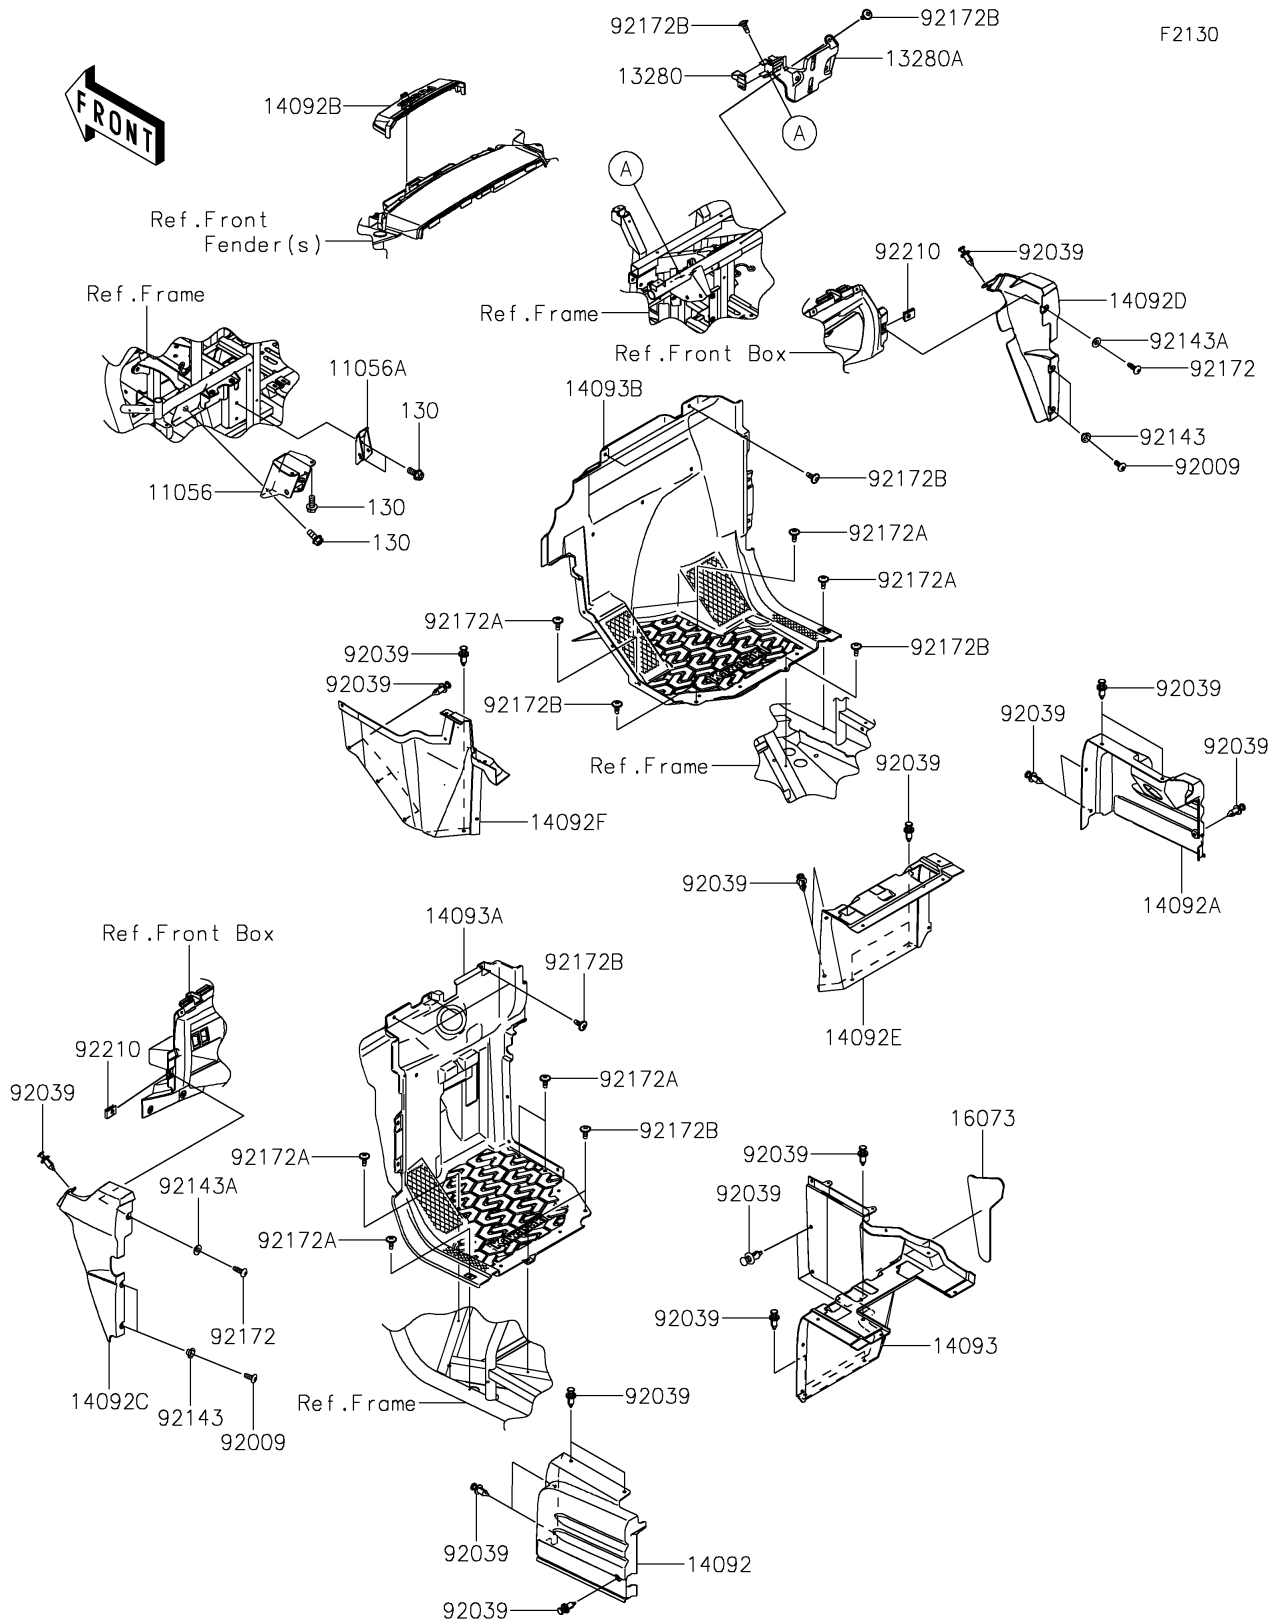

2025 Teryx4 S LE PARTS DIAGRAM

Frame Fittings(Front)

2025 Teryx4 S LE PARTS LIST

Frame Fittings(Front)

ITEM NAME	PART NUMBER	QUANTITY
BRACKET,BRAKE PEDAL (Ref # 11056)	11056-1431	1
BRACKET,THROTTLE PEDAL (Ref # 11056A)	11056-4408	1
HOLDER (Ref # 13280)	13280-0851	1
HOLDER,ECU (Ref # 13280A)	13280-0868	1
COVER,SEAT SIDE,LH (Ref # 14092)	14092-0720	1
COVER,SEAT SIDE,RH (Ref # 14092A)	14092-0721	1
COVER,FUSE BOX (Ref # 14092B)	14092-0724	1
COVER,SIDE GUARD,LH,S.BLACK (Ref # 14092C)	14092-0754-839	1
COVER,SIDE GUARD,RH,S.BLACK (Ref # 14092D)	14092-0755-839	1
COVER,FR SEAT,RH (Ref # 14092E)	14092-0757	1
COVER,FR SEAT,RH,CNT (Ref # 14092F)	14092-1083	1
COVER,FR SEAT,LH (Ref # 14093)	14093-0209	1
COVER,FR FLOOR,LH (Ref # 14093A)	14093-0550	1
COVER,FR FLOOR,RH (Ref # 14093B)	14093-0551	1
INSULATOR (Ref # 16073)	16073-0847	1
SCREW,TAPPING,6X16 (Ref # 92009)	92009-1166	4
RIVET (Ref # 92039)	92039-0776	26
COLLAR (Ref # 92143)	92143-1057	4
COLLAR (Ref # 92143A)	92143-1087	2
SCREW,TAPPING,6X20 (Ref # 92172)	92172-0488	2
SCREW,6X16 (Ref # 92172A)	92172-0711	8
SCREW,6X16 (Ref # 92172B)	92172-0826	11
NUT,LEAF SPRING,6MM (Ref # 92210)	92210-0624	2
BOLT-FLANGED,8X18 (Ref # 130)	130BA0818	5