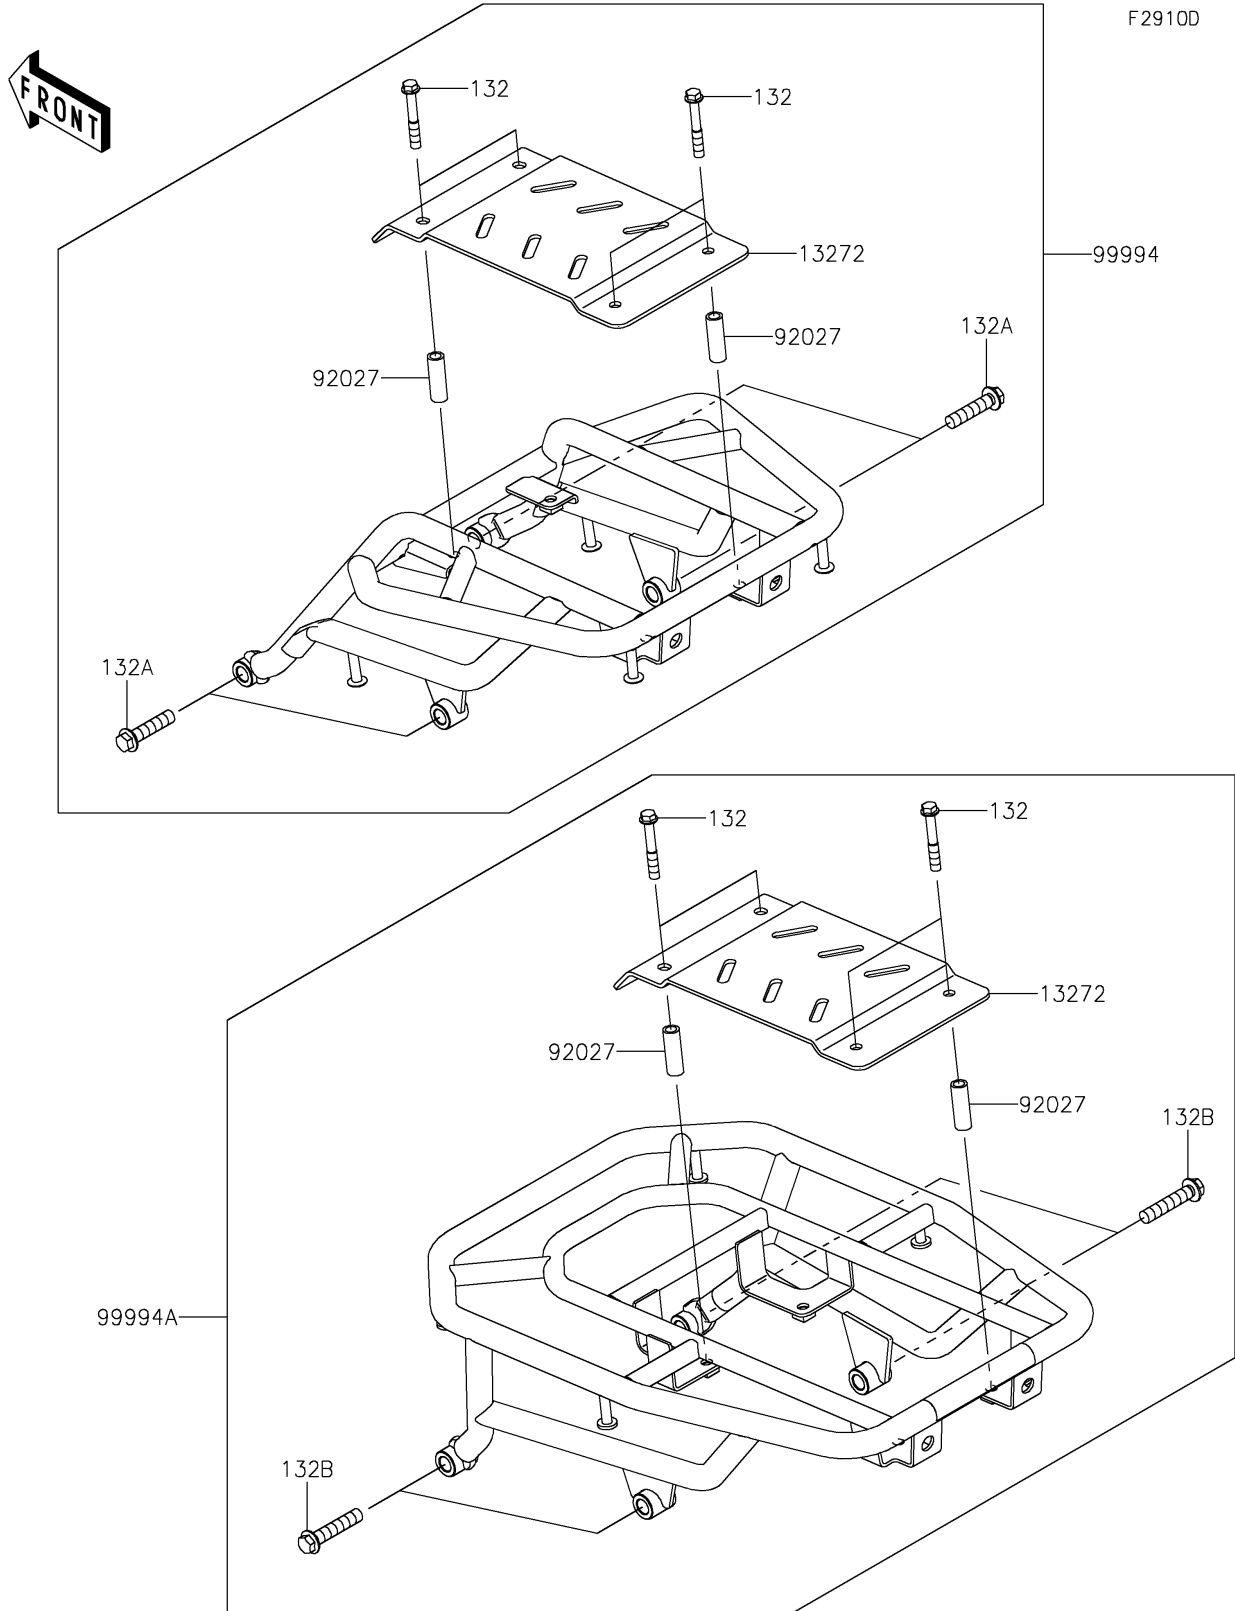

# 2024 KLX® 230SM ABS PARTS DIAGRAM

Accessory(Carrier)

F2910D

## 2024 KLX® 230SM ABS PARTS LIST

Accessory(Carrier)

ITEM NAME	PART NUMBER	QUANTITY
PLATE (Ref # 13272)	13272-2731	1
COLLAR,6.8X10X30 (Ref # 92027)	92027-209	4
CARRIER (Ref # 99994)	99994-1280	1
CARRIER LARGE (Ref # 99994A)	99994-2019	1
BOLT-FLANGED-SMALL,6X40 (Ref # 132)	132BA0640	4
BOLT-FLANGED-SMALL,8X35 (Ref # 132A)	132BA0835	4
BOLT-FLANGED-SMALL,8X40 (Ref # 132B)	132BA0840	4