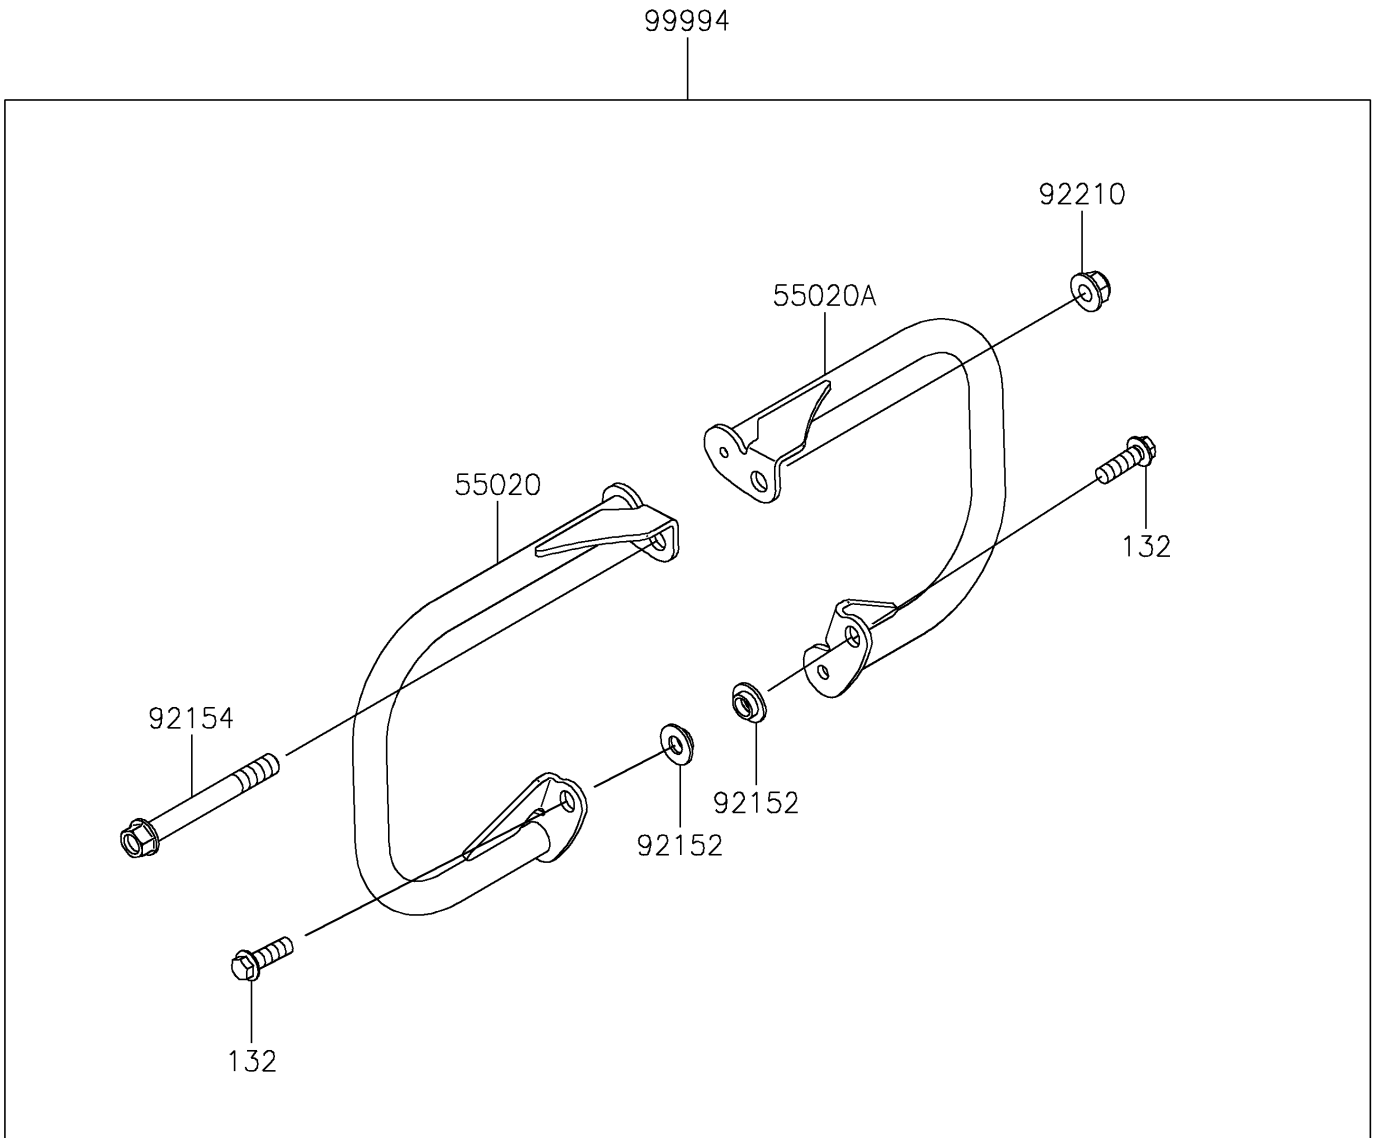

2024 KLX® 230SM ABS PARTS DIAGRAM

Accessory(Slider)

F2910B

2024 KLX® 230SM ABS PARTS LIST

Accessory(Slider)

ITEM NAME	PART NUMBER	QUANTITY
GUARD,LH,F.S.BLACK (Ref # 55020)	55020-2562-18R	1
GUARD,RH,F.S.BLACK (Ref # 55020A)	55020-2563-18R	1
COLLAR (Ref # 92152)	92152-3859	2
BOLT,FLANGED,10X85 (Ref # 92154)	92154-4039	1
NUT,LOCK,FLANGED,10MM (Ref # 92210)	92210-1080	1
FRAME SLIDER,F.S.BLACK (Ref # 99994)	99994-2050-18R	1
BOLT-FLANGED-SMALL,8X25 (Ref # 132)	132BA0825	2