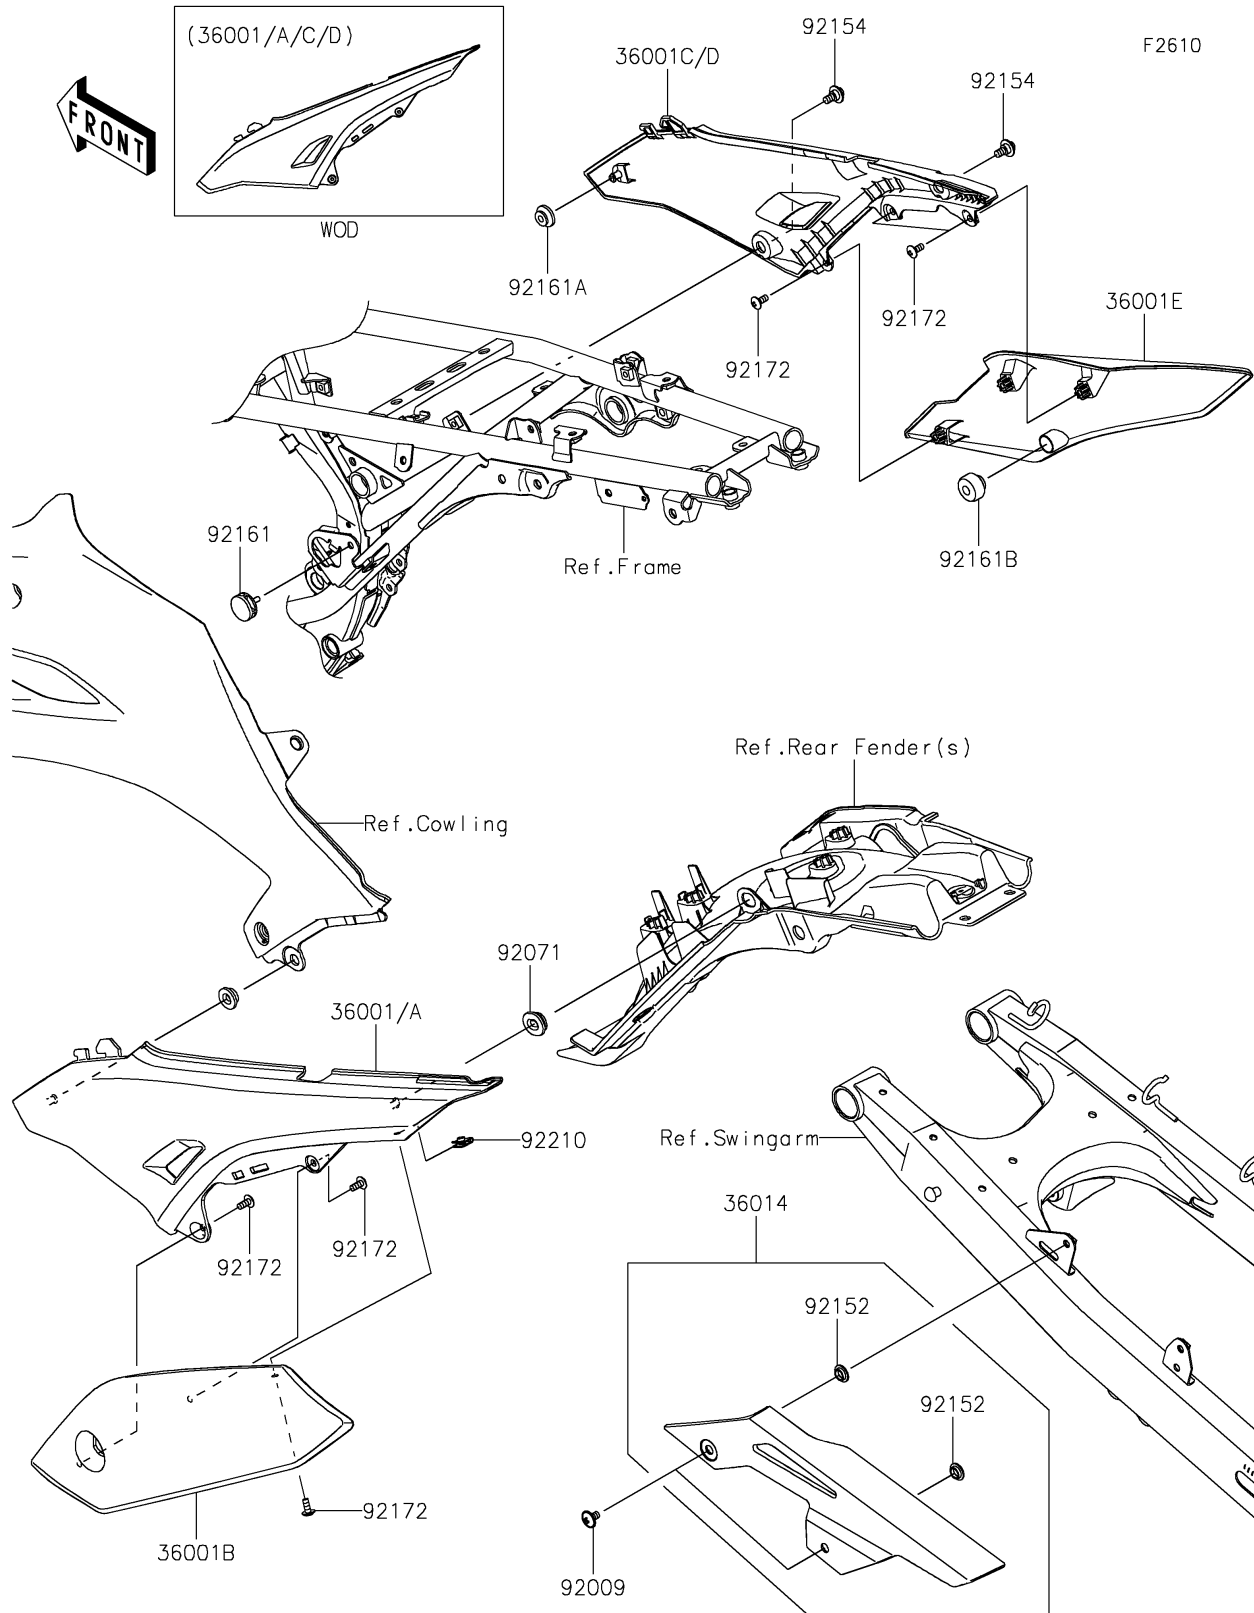

2024 KLX® 230SM ABS PARTS DIAGRAM

Side Covers/Chain Cover

2024 KLX® 230SM ABS PARTS LIST

Side Covers/Chain Cover

ITEM NAME	PART NUMBER	QUANTITY
COVER-SIDE,LH,UPP,B.GRAY (Ref # 36001)	36001-0761-67A	1
COVER-SIDE,LH,UPP,P.BLUE (Ref # 36001A)	36001-0761-67E	1
COVER-SIDE,LH,LWR,EBONY (Ref # 36001B)	36001-0762-6C	1
COVER-SIDE,RH,UPP,B.GRAY (Ref # 36001C)	36001-0763-67A	1
COVER-SIDE,RH,UPP,P.BLUE (Ref # 36001D)	36001-0763-67E	1
COVER-SIDE,RH,LWR,EBONY (Ref # 36001E)	36001-0764-6C	1
CASE-CHAIN (Ref # 36014)	36014-0560	1
SCREW,6X10 (Ref # 92009)	92009-1729	2
GROMMET (Ref # 92071)	92071-0795	1
COLLAR,8.8X16X4 (Ref # 92152)	92152-1731	2
BOLT,FLANGED,6X13 (Ref # 92154)	92154-4411	2
DAMPER (Ref # 92161)	92161-0581	1
DAMPER (Ref # 92161A)	92161-1531	2
DAMPER (Ref # 92161B)	92161-1783	1
SCREW,5X12 (Ref # 92172)	92172-1095	6
NUT,CLIP,5MM (Ref # 92210)	92210-1666	1