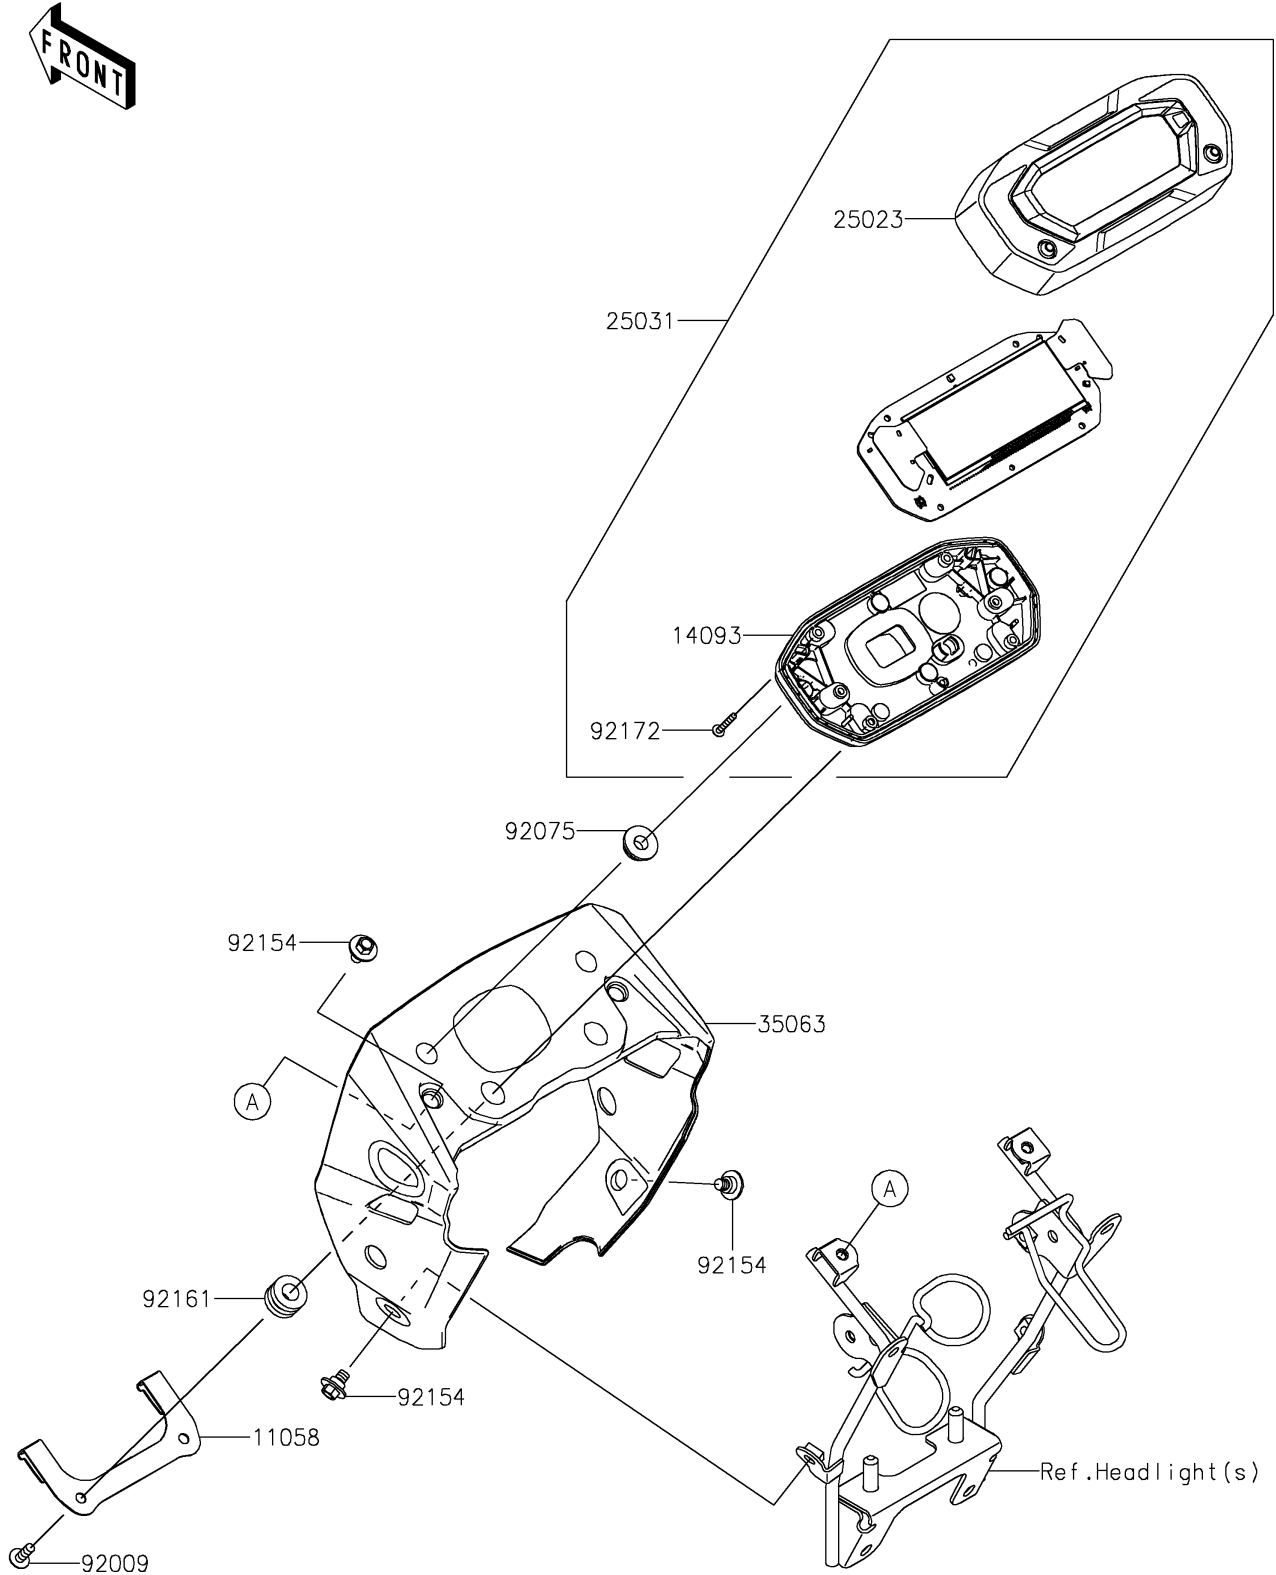

2024 KLX® 230SM ABS PARTS DIAGRAM

Meter(s)

F2530

2024 KLX® 230SM ABS PARTS LIST

Meter(s)

ITEM NAME	PART NUMBER	QUANTITY
BRACKET,METER (Ref # 11058)	11058-1319	1
COVER,METER (Ref # 14093)	14093-0941	1
COVER-METER CASE (Ref # 25023)	25023-0139	1
METER-ASSY,LCD (Ref # 25031)	25031-1373	1
STAY,METER (Ref # 35063)	35063-1604	1
SCREW,TAPPING,5X14 (Ref # 92009)	92009-1197	2
DAMPER,RADIATOR GUARD (Ref # 92075)	92075-1469	2
BOLT,FLANGED,6X10 (Ref # 92154)	92154-4486	4
DAMPER,10X20X12 (Ref # 92161)	92161-2102	2
SCREW,TAPPING,3X20 (Ref # 92172)	92172-1224	6