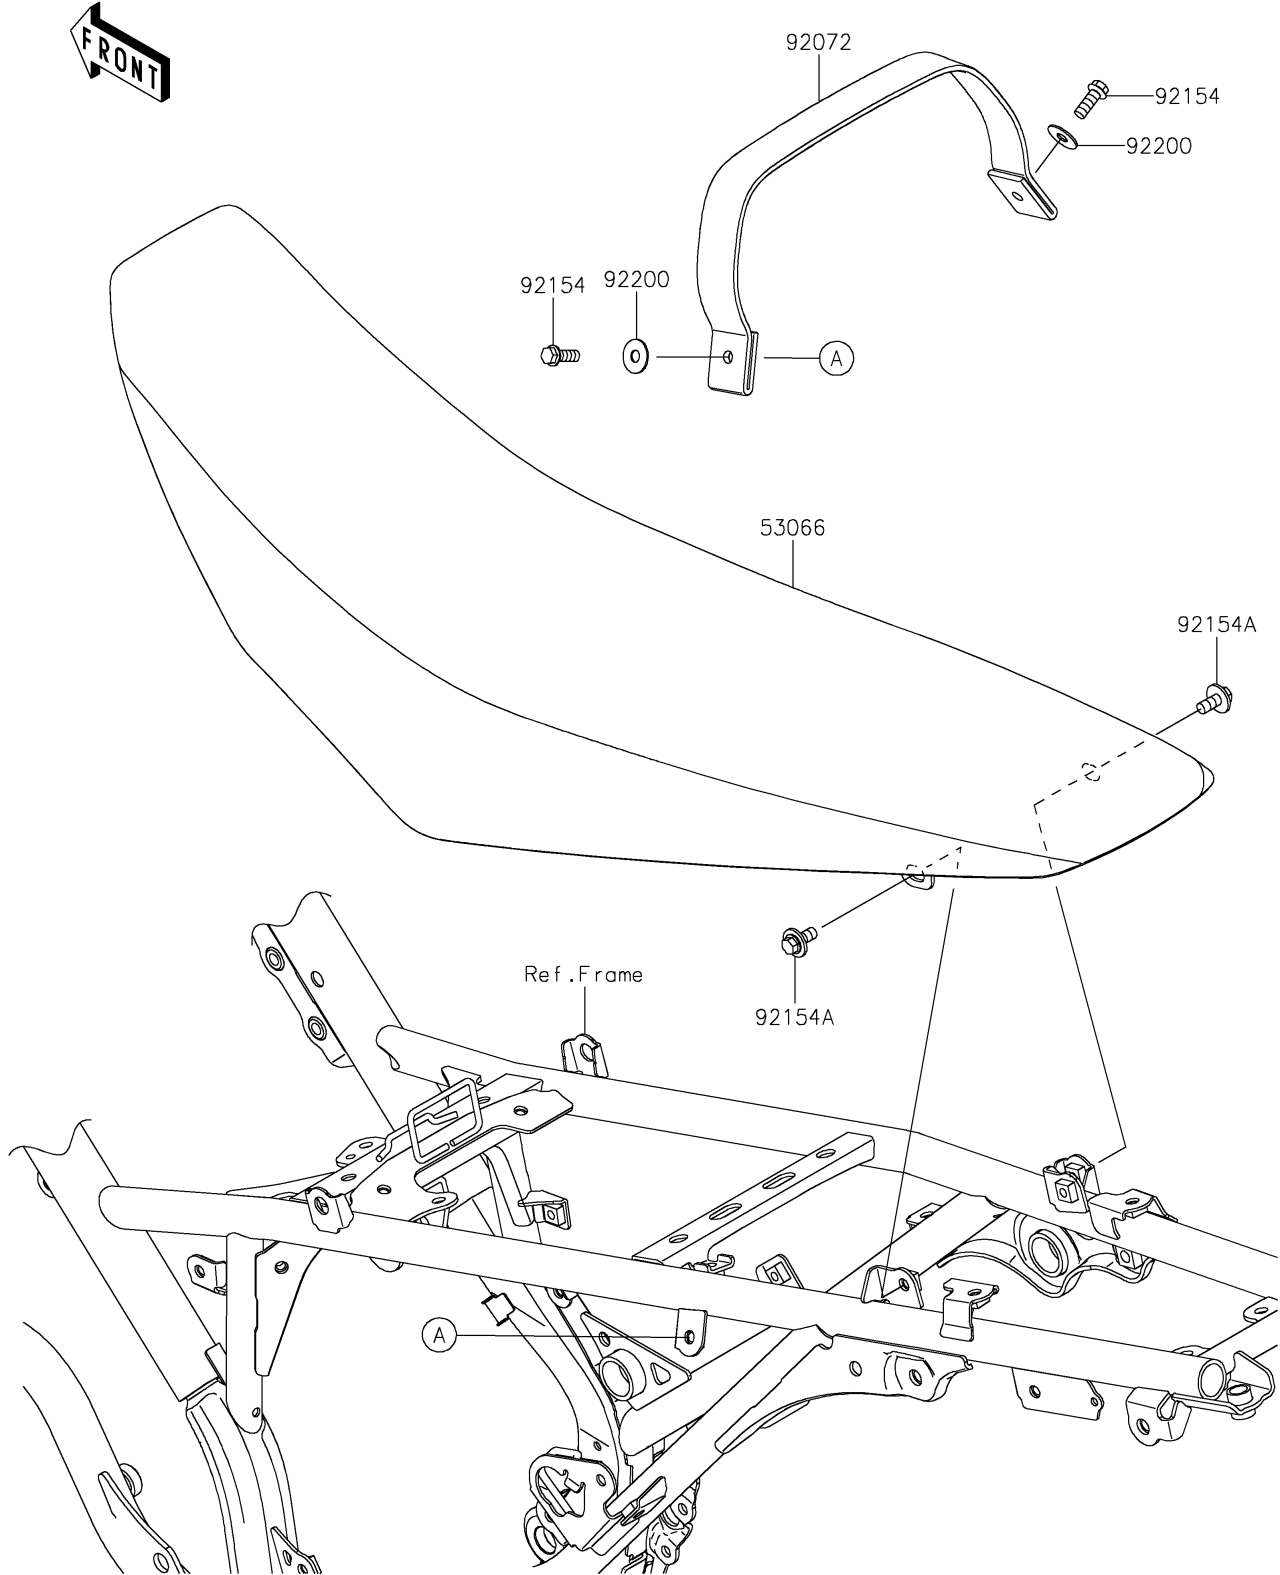

2024 KLX® 230SM ABS PARTS DIAGRAM

Seat

F2510

2024 KLX® 230SM ABS PARTS LIST

Seat

| ITEM NAME | PART NUMBER | QUANTITY |
|-----------------------------------|----------------|----------|
| SEAT-ASSY,BLACK+GRY (Ref # 53066) | 53066-0904-61U | 1 |
| BAND,BLACK (Ref # 92072) | 92072-0941-MA | 1 |
| BOLT,FLANGED,6X16 (Ref # 92154) | 92154-0460 | 2 |
| BOLT,FLANGED,6X14 (Ref # 92154A) | 92154-1231 | 2 |
| WASHER,6.5X18X1 (Ref # 92200) | 92200-0544 | 2 |