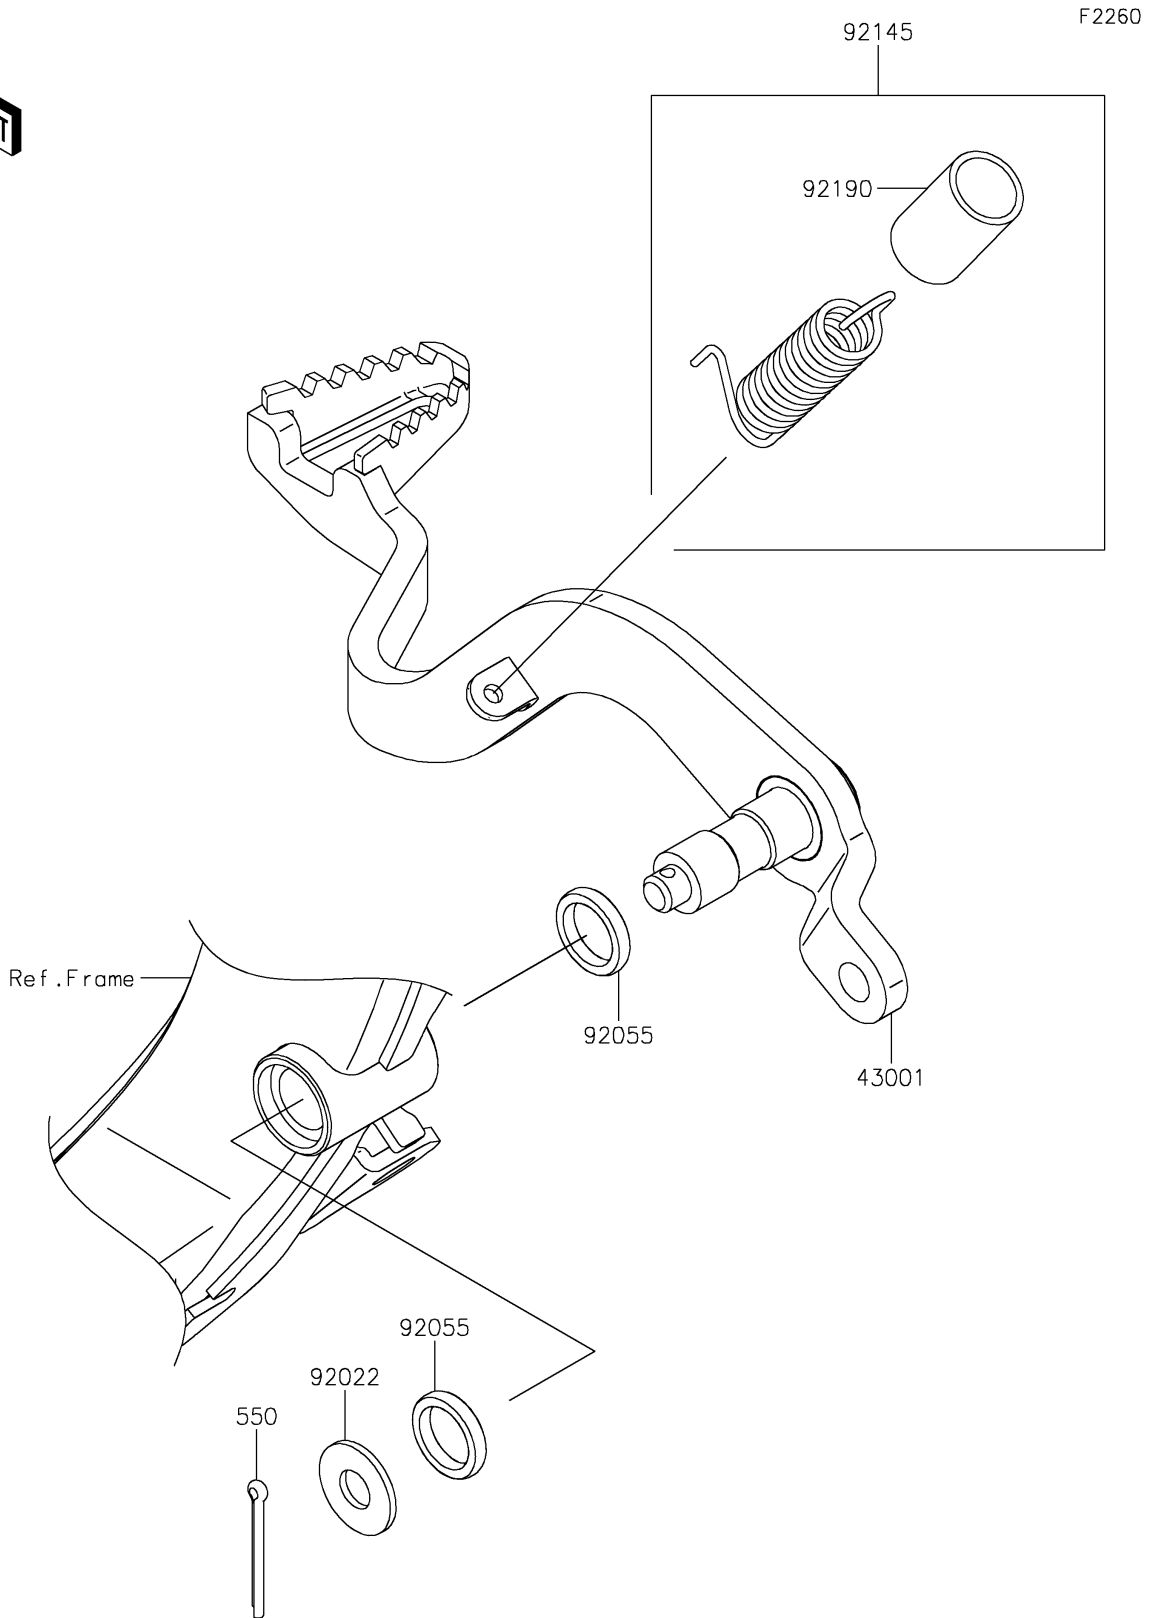

2024 KLX® 230SM ABS PARTS DIAGRAM

Brake Pedal

2024 KLX® 230SM ABS PARTS LIST

Brake Pedal

ITEM NAME	PART NUMBER	QUANTITY
LEVER-BRAKE (Ref # 43001)	43001-0792	1
WASHER,8.5X20X1.6 (Ref # 92022)	92022-1561	1
RING-O,13.1X2.7 (Ref # 92055)	92055-0768	2
SPRING,BRAKE PEDAL RETURN (Ref # 92145)	92145-1867	1
TUBE,13X16X25 (Ref # 92190)	92190-1488	1
PIN-COTTER,2.5X25 (Ref # 550)	550AA2525	1