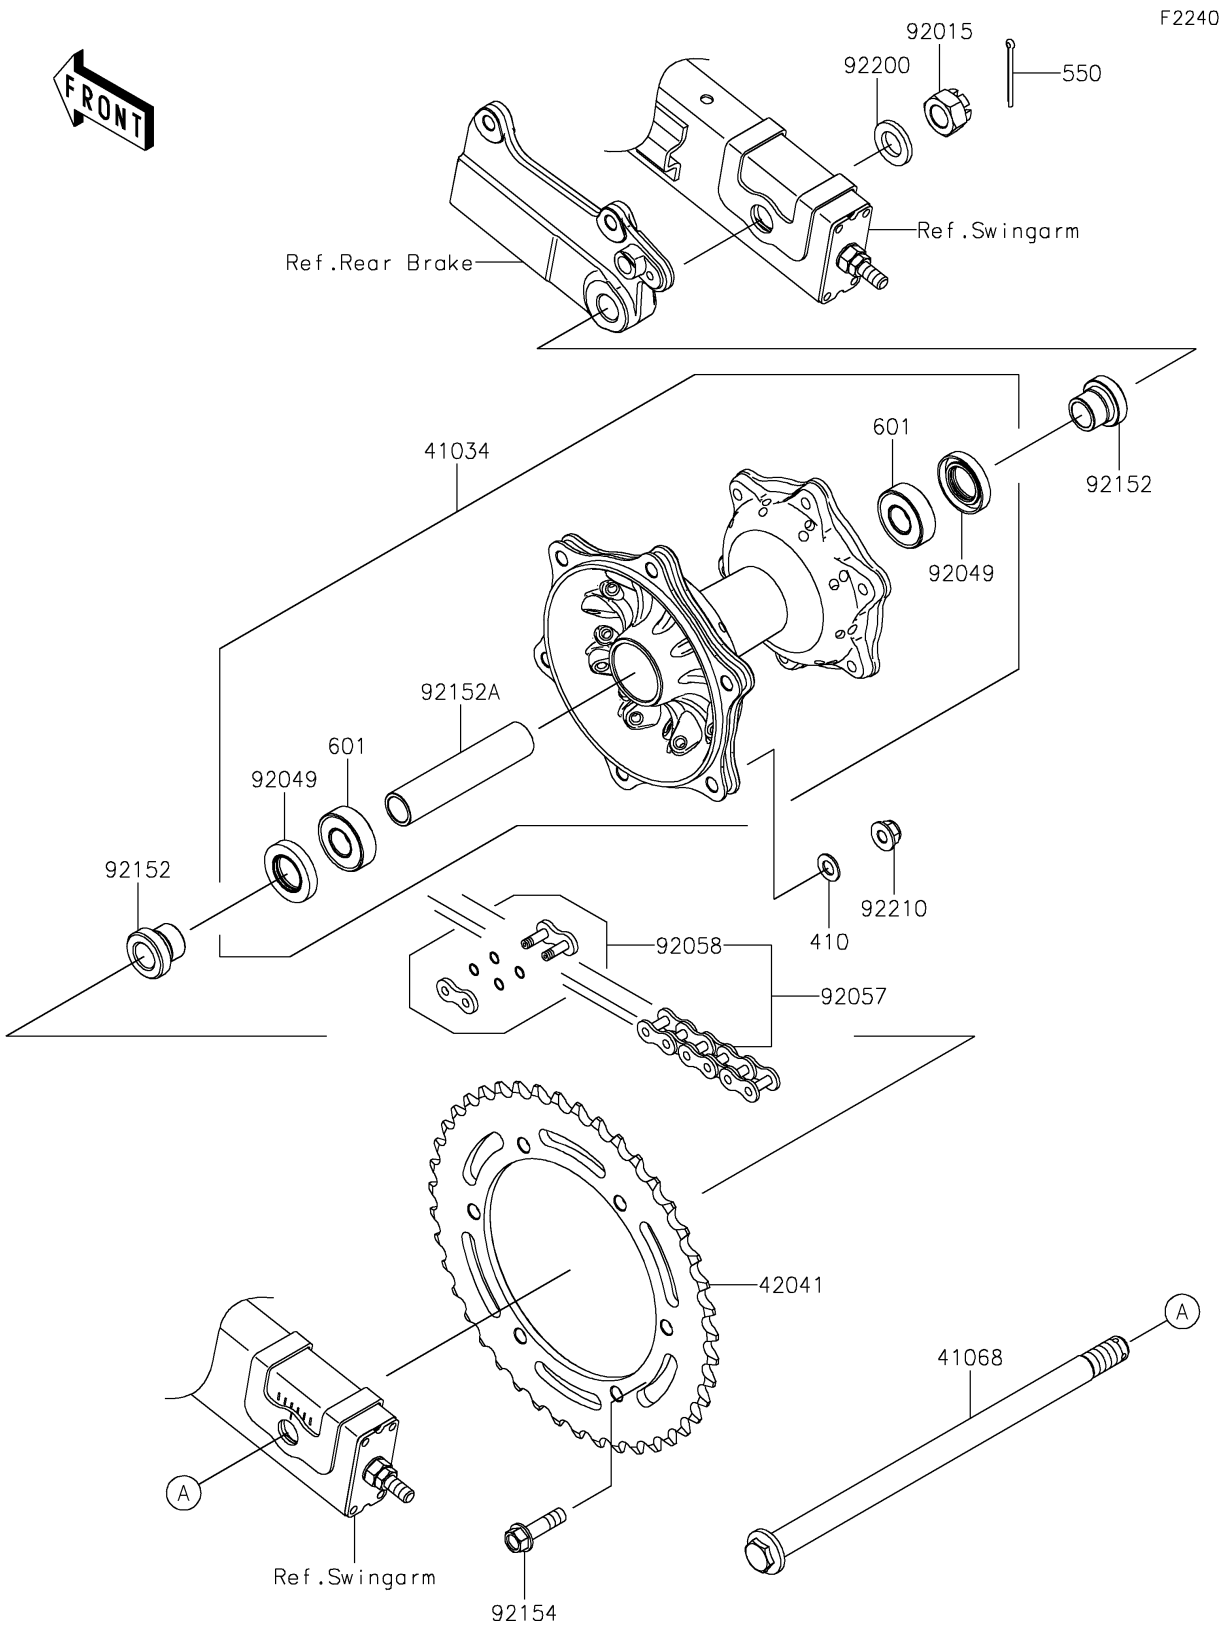

2024 KLX® 230SM ABS PARTS DIAGRAM

Rear Hub

2024 KLX® 230SM ABS PARTS LIST

Rear Hub

ITEM NAME	PART NUMBER	QUANTITY
DRUM-ASSY,RR (Ref # 41034)	41034-0612	1
AXLE,RR,15X275 (Ref # 41068)	41068-0648	1
SPROCKET-HUB,43T (Ref # 42041)	42041-0190	1
NUT,CASTLE,14MM (Ref # 92015)	92015-1765	1
SEAL-OIL (Ref # 92049)	92049-0114	2
CHAIN,DRIVE,520VF2X106L (Ref # 92057)	92057-0800	1
JOINT-CHAIN (Ref # 92058)	92058-0069	1
COLLAR (Ref # 92152)	92152-2545	2
COLLAR,15.2X20X96.2 (Ref # 92152A)	92152-2546	1
BOLT,FLANGED,8X30 (Ref # 92154)	92154-3918	6
WASHER,14.2X26X3.2 (Ref # 92200)	92200-1428	1
NUT,8MM (Ref # 92210)	92210-0570	6
WASHER-PLAIN-SMALL,8MM (Ref # 410)	410AA0800	6
PIN-COTTER,3.0X35 (Ref # 550)	550AA3035	1
BEARING-BALL (Ref # 601)	601B6202UU	2