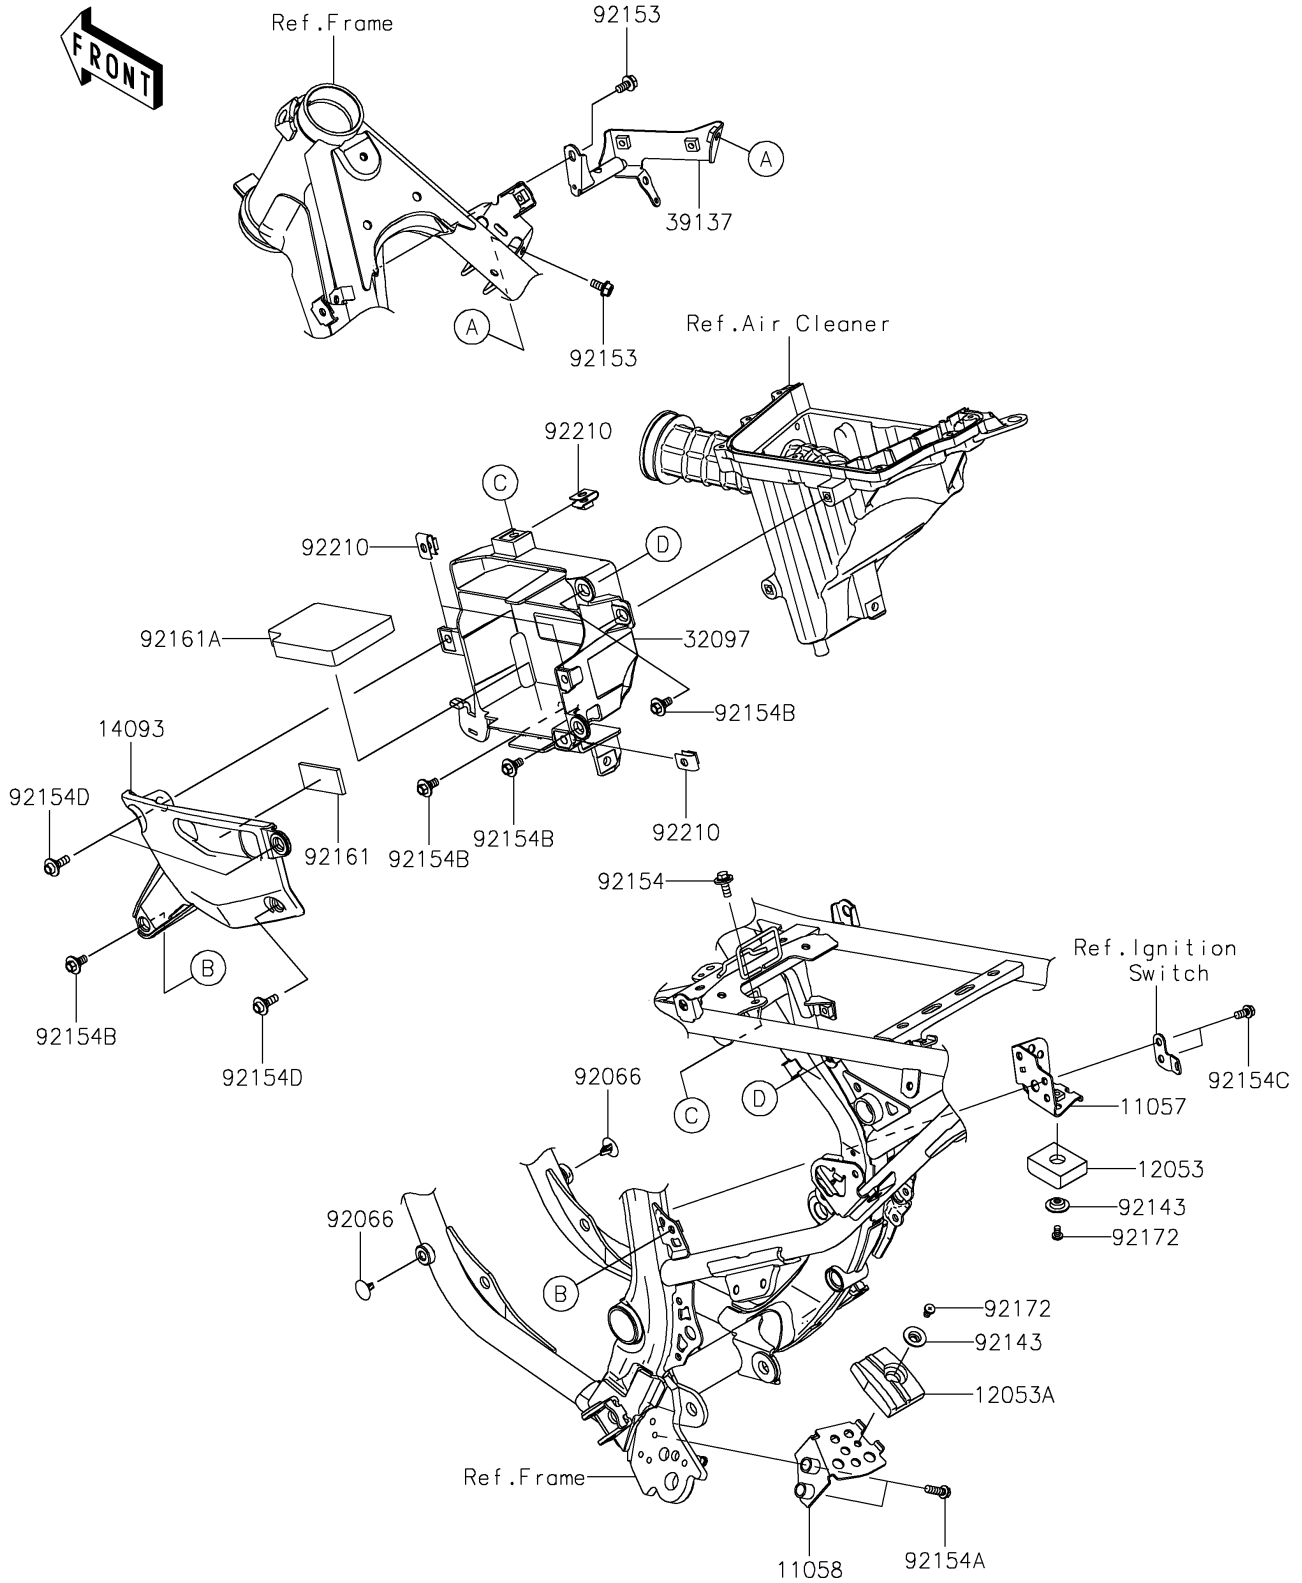

2024 KLX® 230SM ABS PARTS DIAGRAM

Frame Fittings

F2131

2024 KLX® 230SM ABS PARTS LIST

Frame Fittings

ITEM NAME	PART NUMBER	QUANTITY
BRACKET,UPP (Ref # 11057)	11057-2067	1
BRACKET,LWR (Ref # 11058)	11058-0854	1
GUIDE-CHAIN,UPP (Ref # 12053)	12053-0270	1
GUIDE-CHAIN,LWR (Ref # 12053A)	12053-0271	1
COVER,BATTERY CASE (Ref # 14093)	14093-1562	1
CASE-BATTERY (Ref # 32097)	32097-0571	1
STAY-COMP,REGULATOR,F.S.BLACK (Ref # 39137)	39137-0753-18R	1
PLUG (Ref # 92066)	92066-0934	2
COLLAR (Ref # 92143)	92143-1676	2
BOLT,FLANGED,6X12 (Ref # 92153)	92153-1283	2
BOLT,FLANGED-SMALL,6X16 (Ref # 92154)	92154-1183	1
BOLT,FLANGED,6X20 (Ref # 92154A)	92154-2757	2
BOLT,FLANGED,6X13 (Ref # 92154B)	92154-4411	5
BOLT,FLANGED,6X12 (Ref # 92154C)	92154-7279	2
BOLT,FLANGED,6X14 (Ref # 92154D)	92154-7286	3
DAMPER,49X23X4 (Ref # 92161)	92161-2536	1
DAMPER,BATTERY CASE (Ref # 92161A)	92161-2581	1
SCREW,5X8 (Ref # 92172)	92172-1540	2
NUT,6MM (Ref # 92210)	92210-0218	4