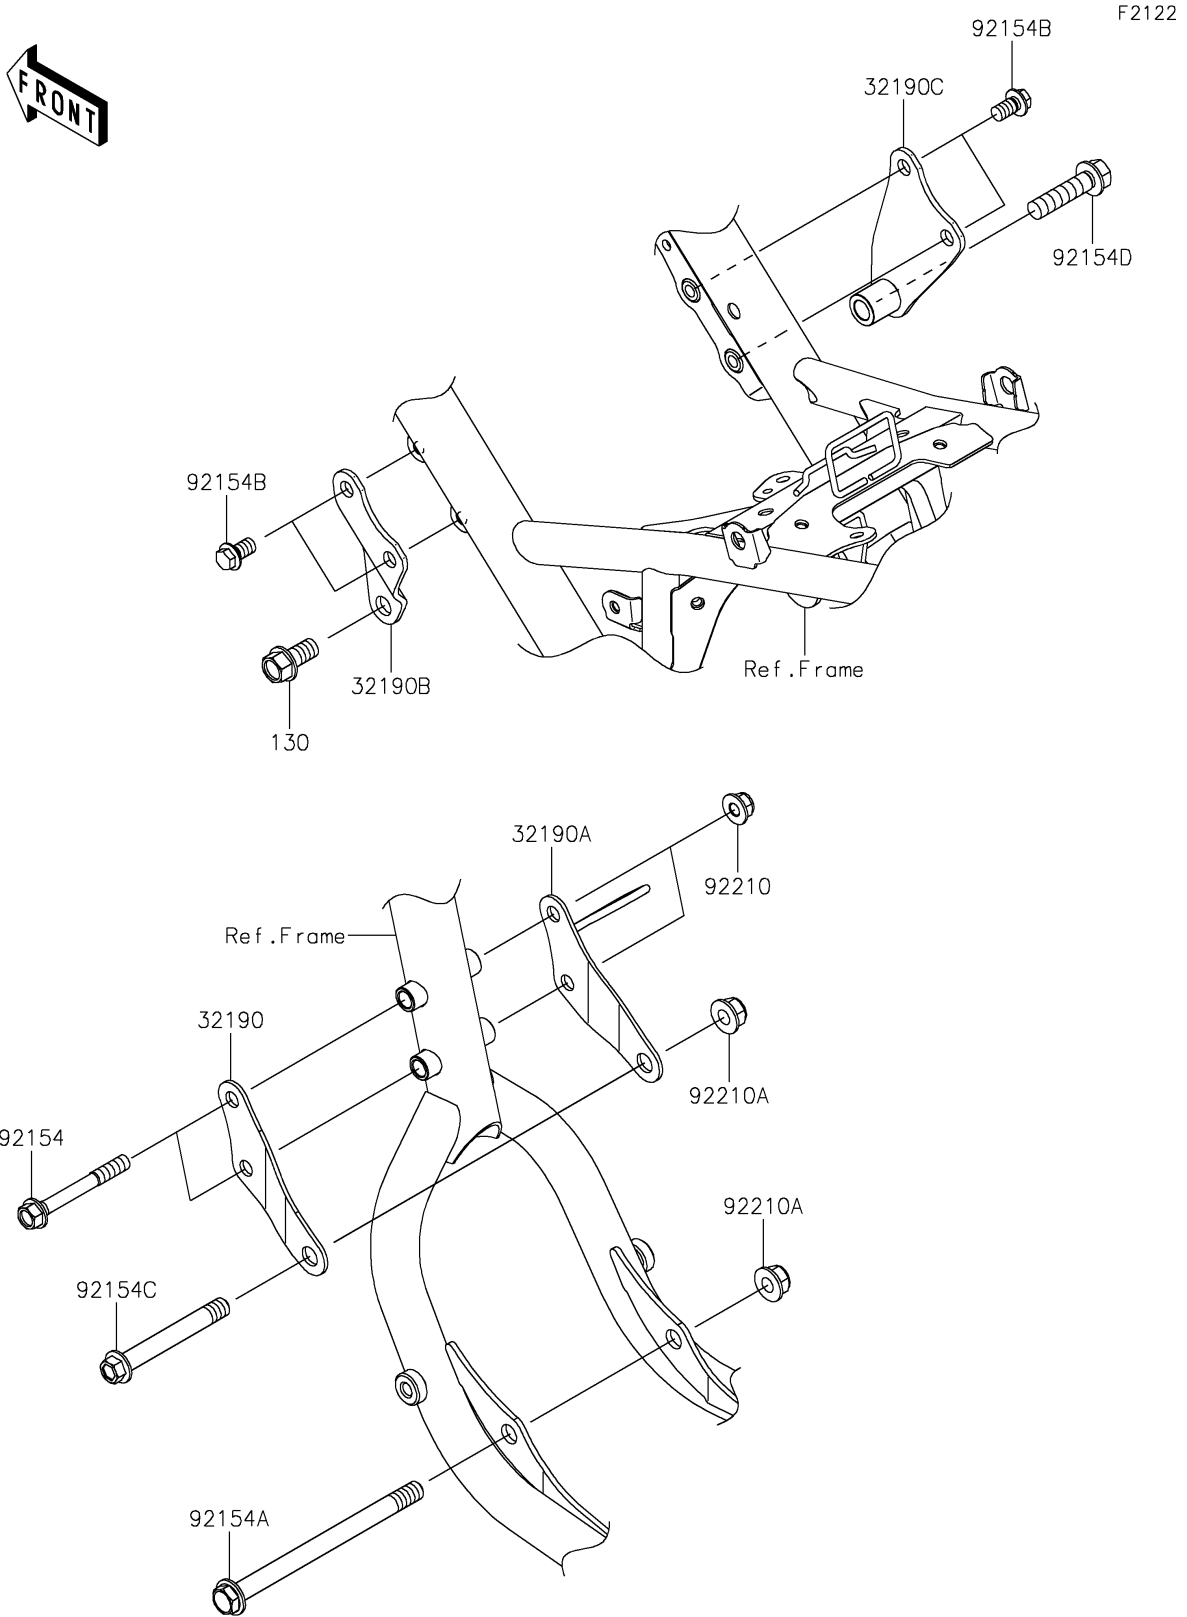

2024 KLX® 230SM ABS PARTS DIAGRAM

Engine Mount

2024 KLX® 230SM ABS PARTS LIST

Engine Mount

ITEM NAME	PART NUMBER	QUANTITY
BRACKET-ENGINE,FR,LH (Ref # 32190)	32190-0872	1
BRACKET-ENGINE,FR,RH (Ref # 32190A)	32190-0873	1
BRACKET-ENGINE,HEAD,LH (Ref # 32190B)	32190-0874	1
BRACKET-ENGINE,HEAD,RH (Ref # 32190C)	32190-0875	1
BOLT,FLANGED,8X65 (Ref # 92154)	92154-3896	2
BOLT,FLANGED,10X137 (Ref # 92154A)	92154-3897	1
BOLT,FLANGED,8X14 (Ref # 92154B)	92154-3913	4
BOLT,FLANGED,10X77 (Ref # 92154C)	92154-4041	1
BOLT,FLANGED,10X40 (Ref # 92154D)	92154-7284	1
NUT,8MM (Ref # 92210)	92210-0570	2
NUT,LOCK,FLANGED,10MM (Ref # 92210A)	92210-1080	2
BOLT-FLANGED,10X20 (Ref # 130)	130CA1020	1