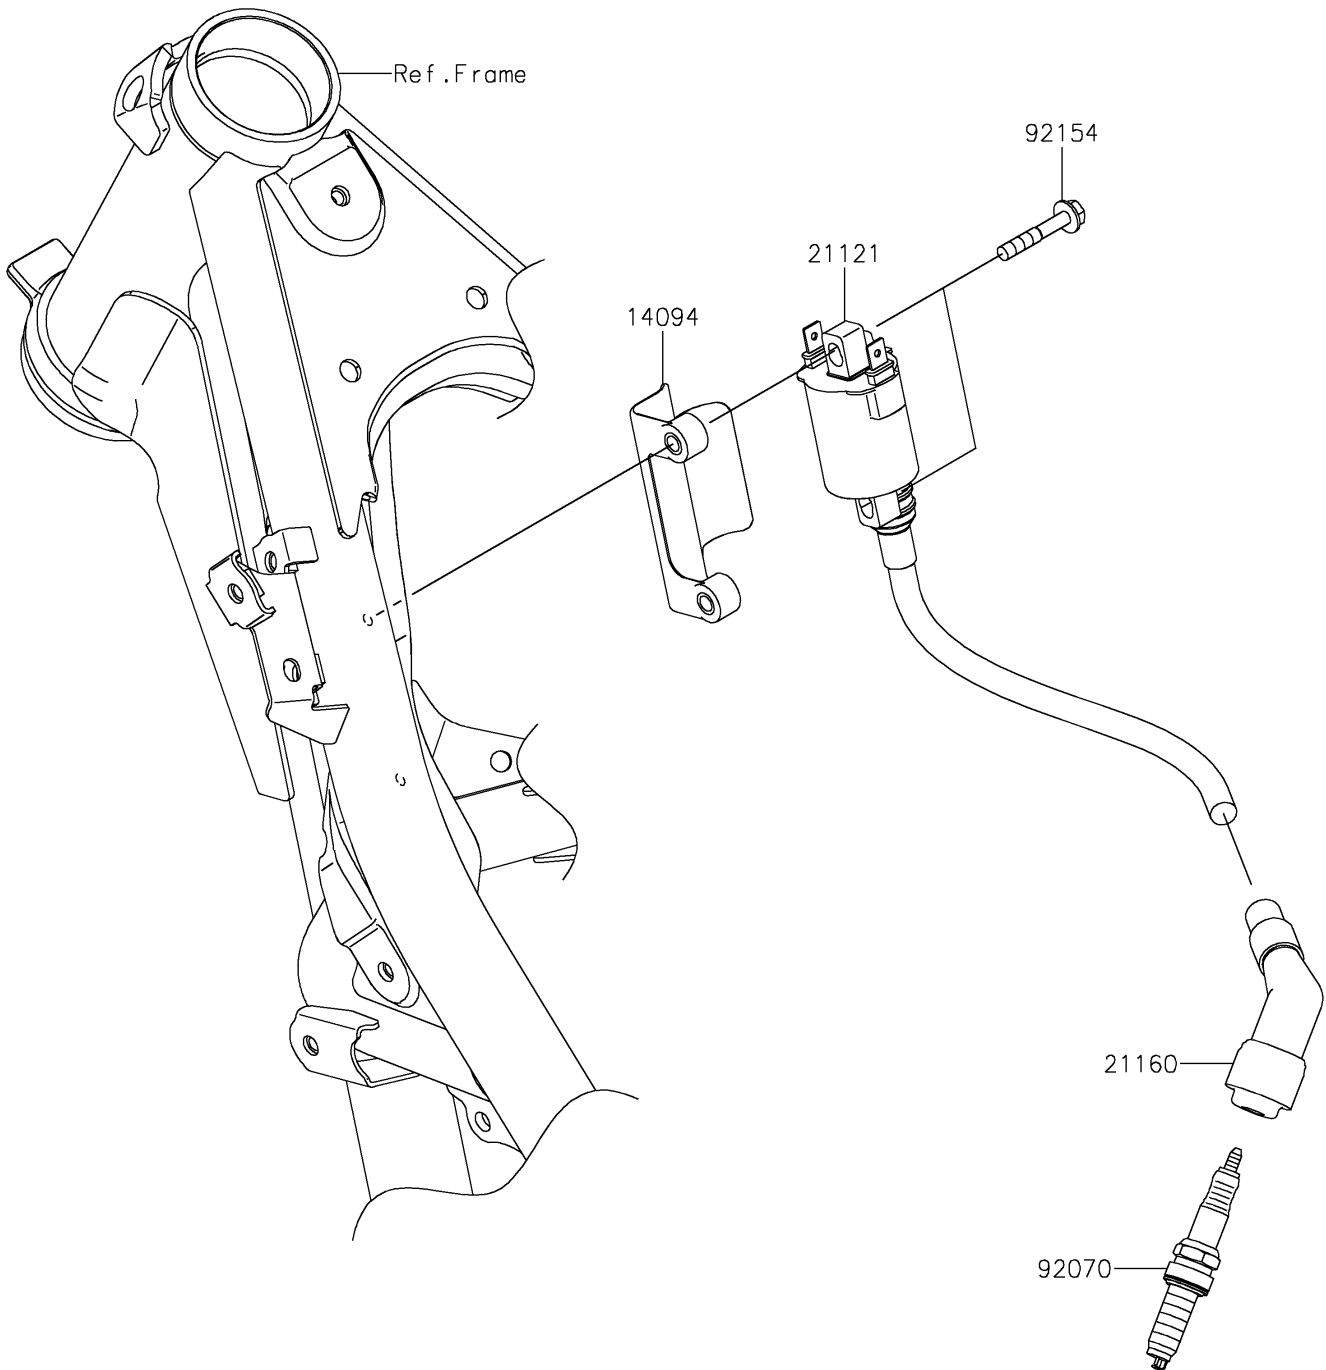

2024 KLX® 230SM ABS PARTS DIAGRAM

Ignition System

E1830

2024 KLX® 230SM ABS PARTS LIST

Ignition System

ITEM NAME	PART NUMBER	QUANTITY
COVER (Ref # 14094)	14094-0012	1
COIL-IGNITION (Ref # 21121)	21121-0753	1
CAP-ASSY-PLUG (Ref # 21160)	21160-0026	1
PLUG-SPARK,SILMAR9B9(NGK) (Ref # 92070)	92070-0047	1
BOLT,FLANGED,5X30 (Ref # 92154)	92154-7467	2