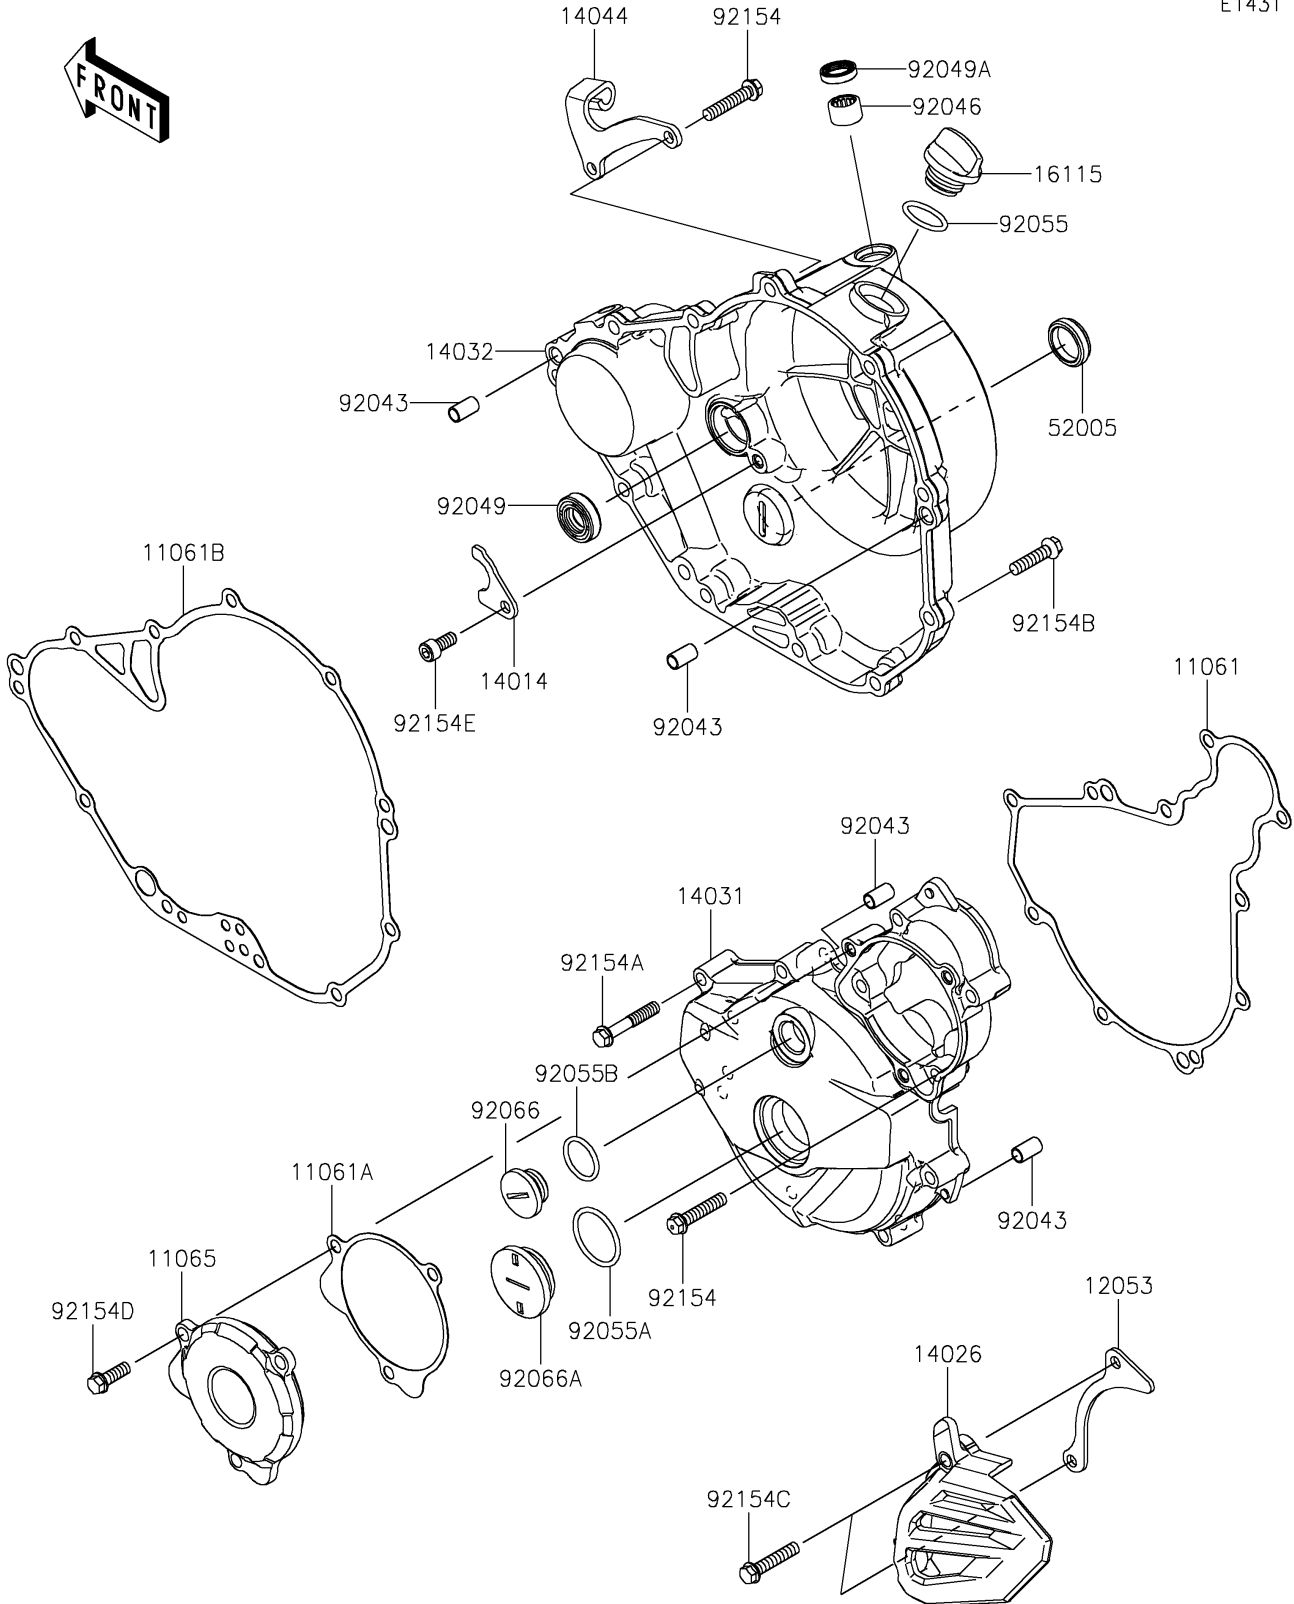

2024 KLX® 230SM ABS PARTS DIAGRAM

Engine Cover(s)

E1431

2024 KLX® 230SM ABS PARTS LIST

Engine Cover(s)

ITEM NAME	PART NUMBER	QUANTITY
GASKET,GENERATOR COVER (Ref # 11061)	11061-1299	1
GASKET,GENERATOR COVER CAP (Ref # 11061A)	11061-1300	1
GASKET,CLUTCH COVER (Ref # 11061B)	11061-1301	1
CAP,GENERATOR COVER (Ref # 11065)	11065-1412	1
GUIDE-CHAIN (Ref # 12053)	12053-0272	1
PLATE-POSITION (Ref # 14014)	14014-0567	1
COVER-CHAIN (Ref # 14026)	14026-0146	1
COVER-GENERATOR (Ref # 14031)	14031-0656	1
COVER-CLUTCH (Ref # 14032)	14032-0692	1
HOLDER-CABLE (Ref # 14044)	14044-0579	1
CAP-OIL FILLER (Ref # 16115)	16115-1053	1
GAUGE,OIL LEVEL (Ref # 52005)	52005-1009	1
PIN,6.2X8X14 (Ref # 92043)	92043-1741	4
BEARING-NEEDLE,HK1210FM (Ref # 92046)	92046-0034	1
SEAL-OIL (Ref # 92049)	92049-1191	1
SEAL-OIL,AG0353-F0 (Ref # 92049A)	92049-1262	1
RING-O,19.8MM (Ref # 92055)	92055-0844	1
RING-O,27.7X2.4 (Ref # 92055A)	92055-091	1
RING-O,20X2 (Ref # 92055B)	92055-1786	1
PLUG,COVER (Ref # 92066)	92066-0991	1
PLUG,30X8 (Ref # 92066A)	92066-0993	1
BOLT,FLANGED,6X30 (Ref # 92154)	92154-4061	4
BOLT,FLANGED,6X35 (Ref # 92154A)	92154-7465	8
BOLT,FLANGED,6X25 (Ref # 92154B)	92154-7466	9
BOLT,FLANGED,6X30 (Ref # 92154C)	92154-7469	2
BOLT,FLANGED,6X18 (Ref # 92154D)	92154-7470	3
BOLT,SOCKET,6X14 (Ref # 92154E)	92154-7476	1