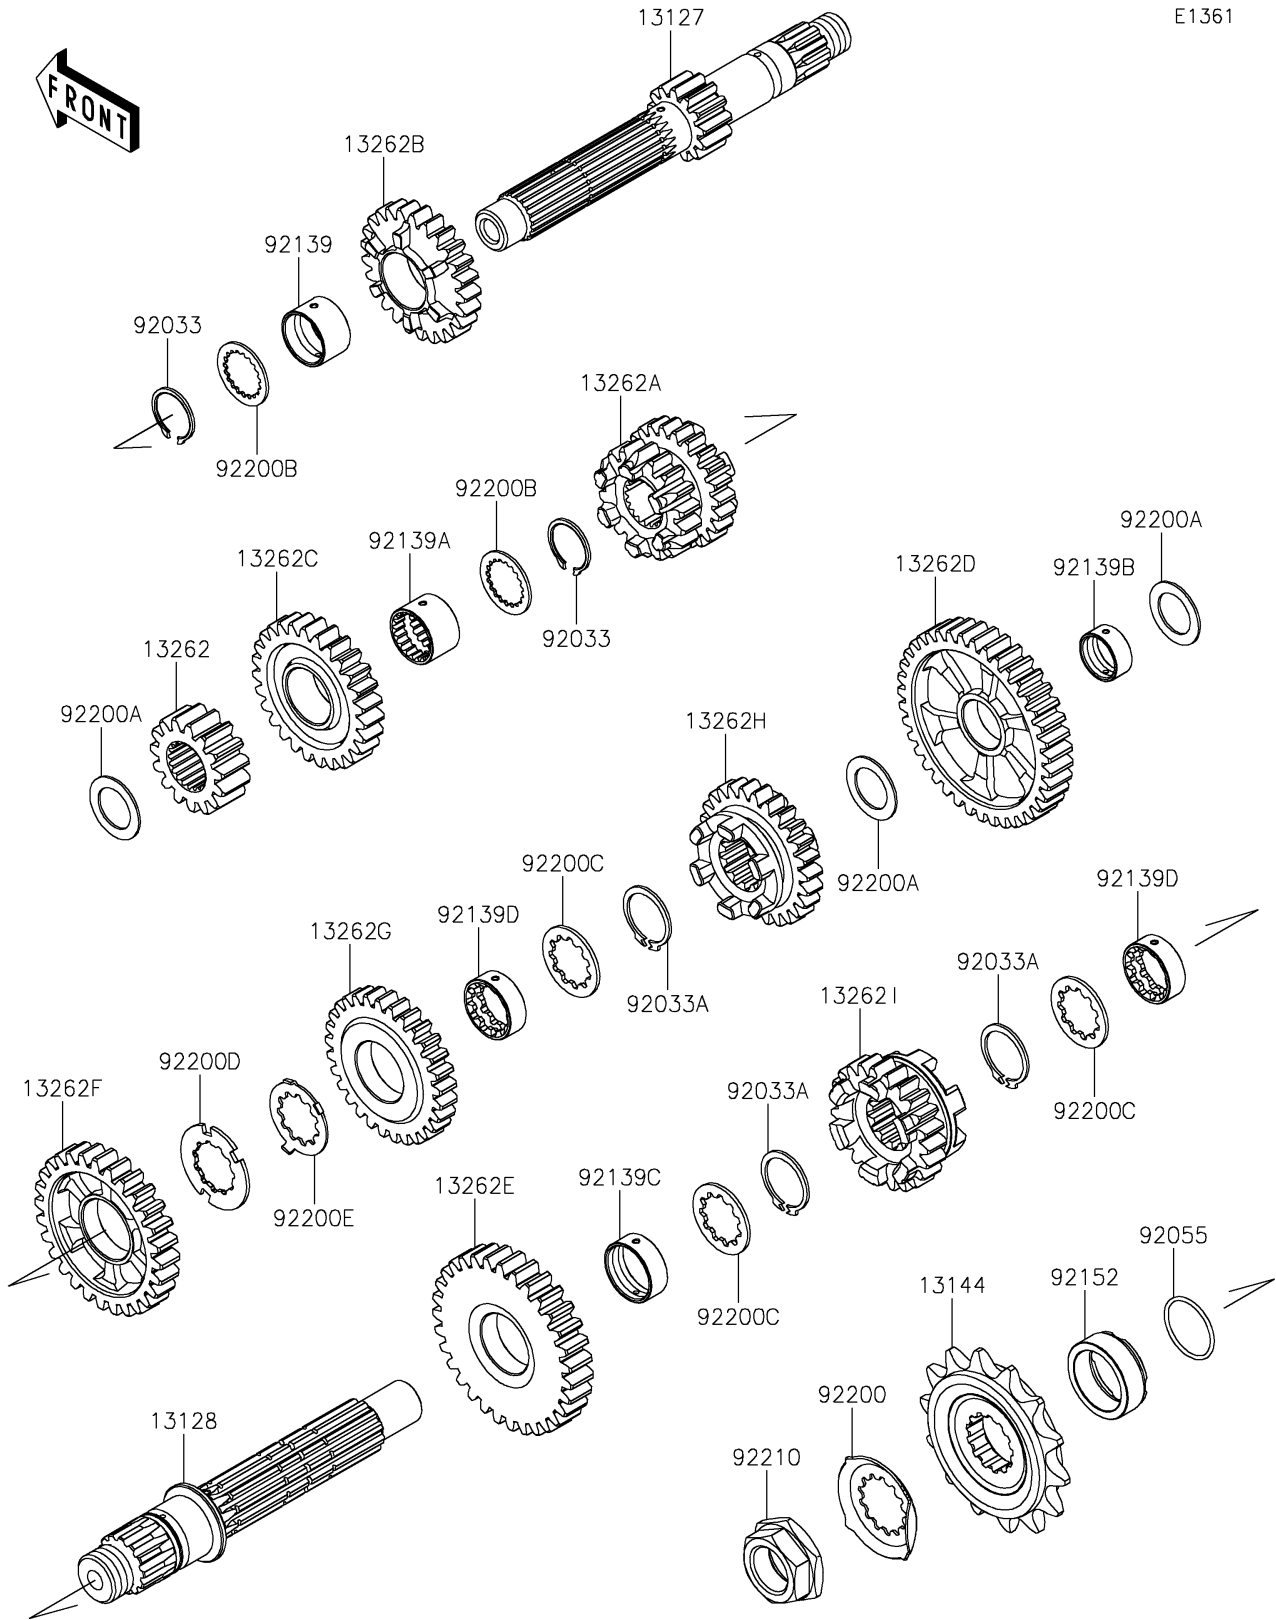

2024 KLX® 230SM ABS PARTS DIAGRAM

Transmission

E1361

2024 KLX® 230SM ABS PARTS LIST

Transmission

| ITEM NAME | PART NUMBER | QUANTITY |
|---|-------------|----------|
| SHAFT-TRANSMISSION INPUT (Ref # 13127) | 13127-0698 | 1 |
| SHAFT-TRANSMISSION OUTPUT (Ref # 13128) | 13128-0712 | 1 |
| SPROCKET-OUTPUT,14T (Ref # 13144) | 13144-0577 | 1 |
| GEAR,INPUT 2ND,15T (Ref # 13262) | 13262-1368 | 1 |
| GEAR,INPUT 3RD&4TH,18T&23T (Ref # 13262A) | 13262-1369 | 1 |
| GEAR,INPUT 5TH,25T (Ref # 13262B) | 13262-1370 | 1 |
| GEAR,INPUT 6TH,27T (Ref # 13262C) | 13262-1371 | 1 |
| GEAR,OUTPUT LOW,39T (Ref # 13262D) | 13262-1372 | 1 |
| GEAR,OUTPUT 2ND,31T (Ref # 13262E) | 13262-1373 | 1 |
| GEAR,OUTPUT 3RD,28T (Ref # 13262F) | 13262-1374 | 1 |
| GEAR,OUTPUT 4TH,29T (Ref # 13262G) | 13262-1375 | 1 |
| GEAR,OUTPUT 5TH,26T (Ref # 13262H) | 13262-1376 | 1 |
| GEAR,OUTPUT 6TH,23T (Ref # 13262I) | 13262-1377 | 1 |
| RING-SNAP (Ref # 92033) | 92033-0798 | 2 |
| RING-SNAP (Ref # 92033A) | 92033-0799 | 3 |
| RING-O,21.5X1.5 (Ref # 92055) | 92055-1787 | 1 |
| BUSHING,20X23X14 (Ref # 92139) | 92139-0917 | 1 |
| BUSHING,17.9X23X14.5 (Ref # 92139A) | 92139-0918 | 1 |
| BUSHING,17X20X8.5 (Ref # 92139B) | 92139-0919 | 1 |
| BUSHING,22X25X8.5 (Ref # 92139C) | 92139-0920 | 1 |
| BUSHING,18.7X25X8.6 (Ref # 92139D) | 92139-0921 | 2 |
| COLLAR (Ref # 92152) | 92152-1350 | 1 |
| WASHER (Ref # 92200) | 92200-1720 | 1 |
| WASHER,17.2X26X1 (Ref # 92200A) | 92200-2223 | 3 |
| WASHER,20X26X1.2 (Ref # 92200B) | 92200-2224 | 2 |
| WASHER,22.3X29X1.5 (Ref # 92200C) | 92200-2226 | 3 |
| WASHER (Ref # 92200D) | 92200-2227 | 1 |
| WASHER (Ref # 92200E) | 92200-2228 | 1 |
| NUT,20MM (Ref # 92210) | 92210-0850 | 1 |