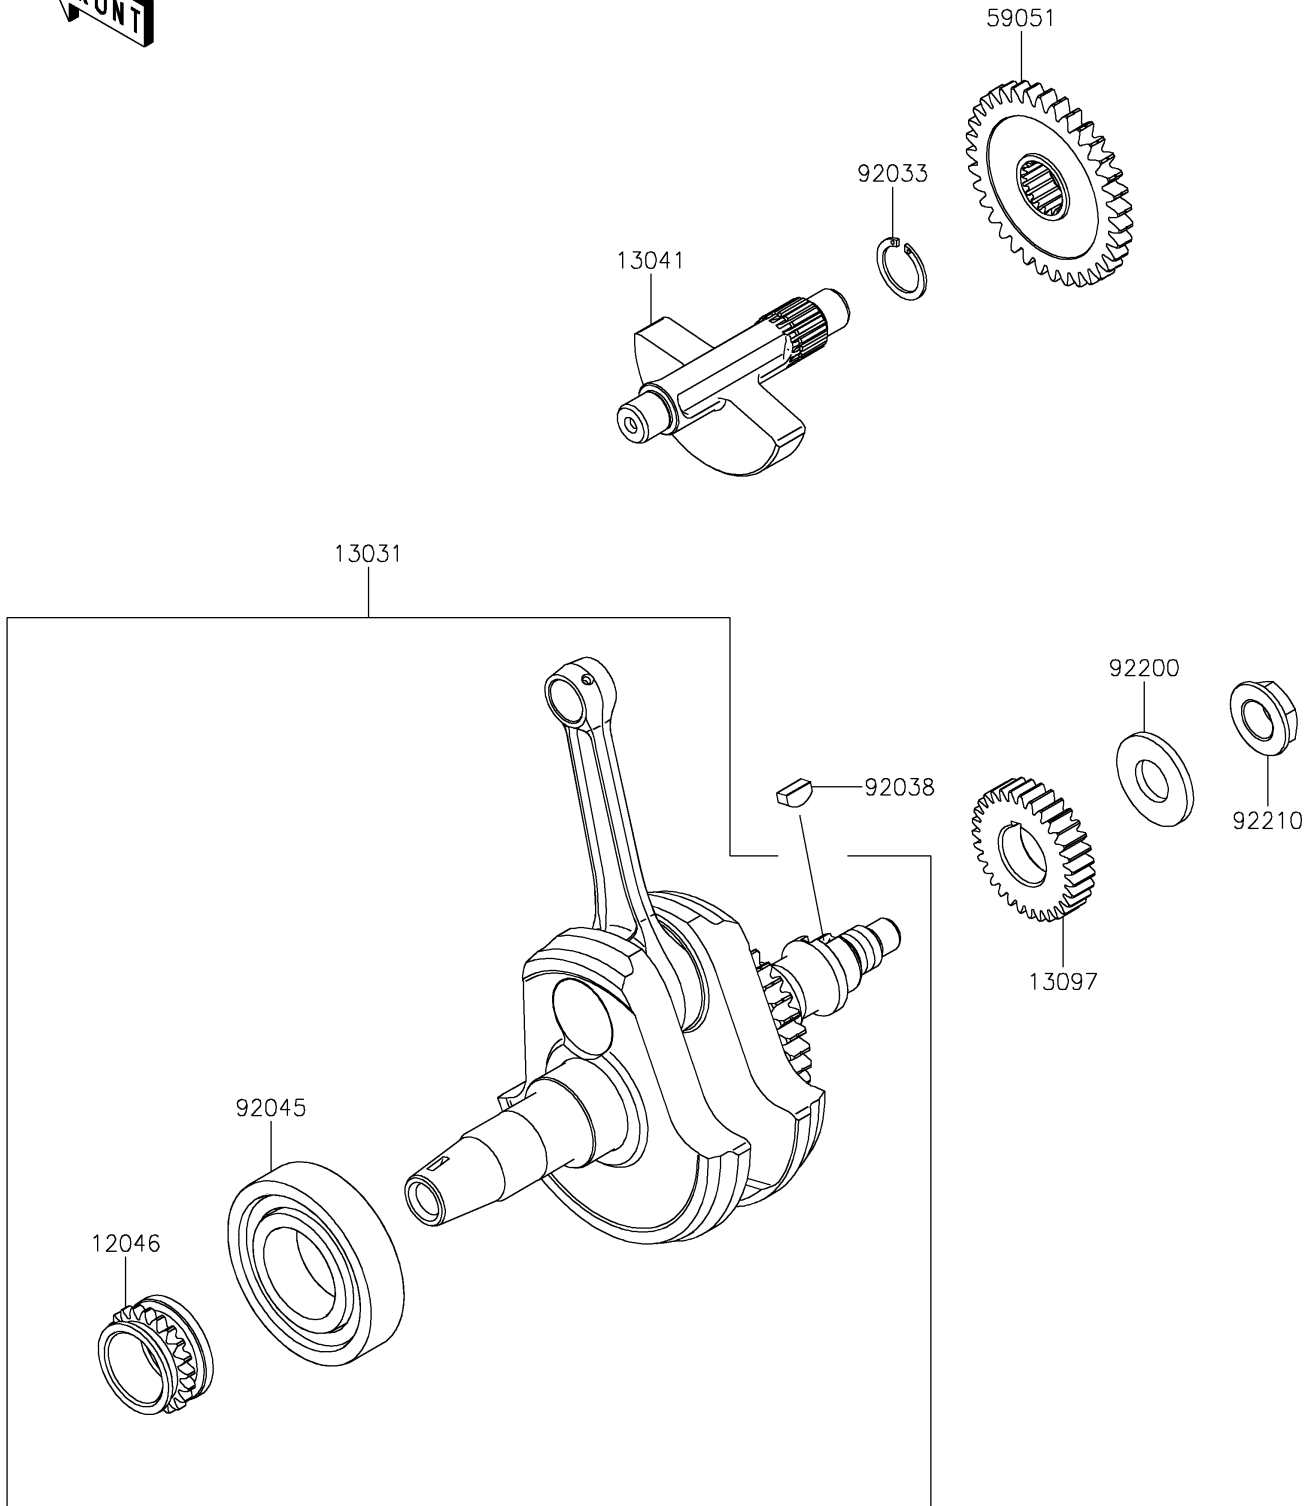

# 2024 KLX® 230SM ABS PARTS DIAGRAM

Crankshaft

E1321

## 2024 KLX® 230SM ABS PARTS LIST

### Crankshaft

ITEM NAME	PART NUMBER	QUANTITY
SPROCKET,21T (Ref # 12046)	12046-0613	1
CRANKSHAFT-COMP (Ref # 13031)	13031-1522	1
BALANCER (Ref # 13041)	13041-0571	1
GEAR-PRIMARY SPUR,31T (Ref # 13097)	13097-0603	1
GEAR-SPUR,BALANCER,DRIVEN,35T (Ref # 59051)	59051-0864	1
RING-SNAP,18MM (Ref # 92033)	92033-029	1
KEY (Ref # 92038)	92038-1057	1
BEARING-BALL,6207CS17 (Ref # 92045)	92045-0906	1
WASHER,16.3X35X3.2 (Ref # 92200)	92200-0119	1
NUT,16MM (Ref # 92210)	92210-1538	1