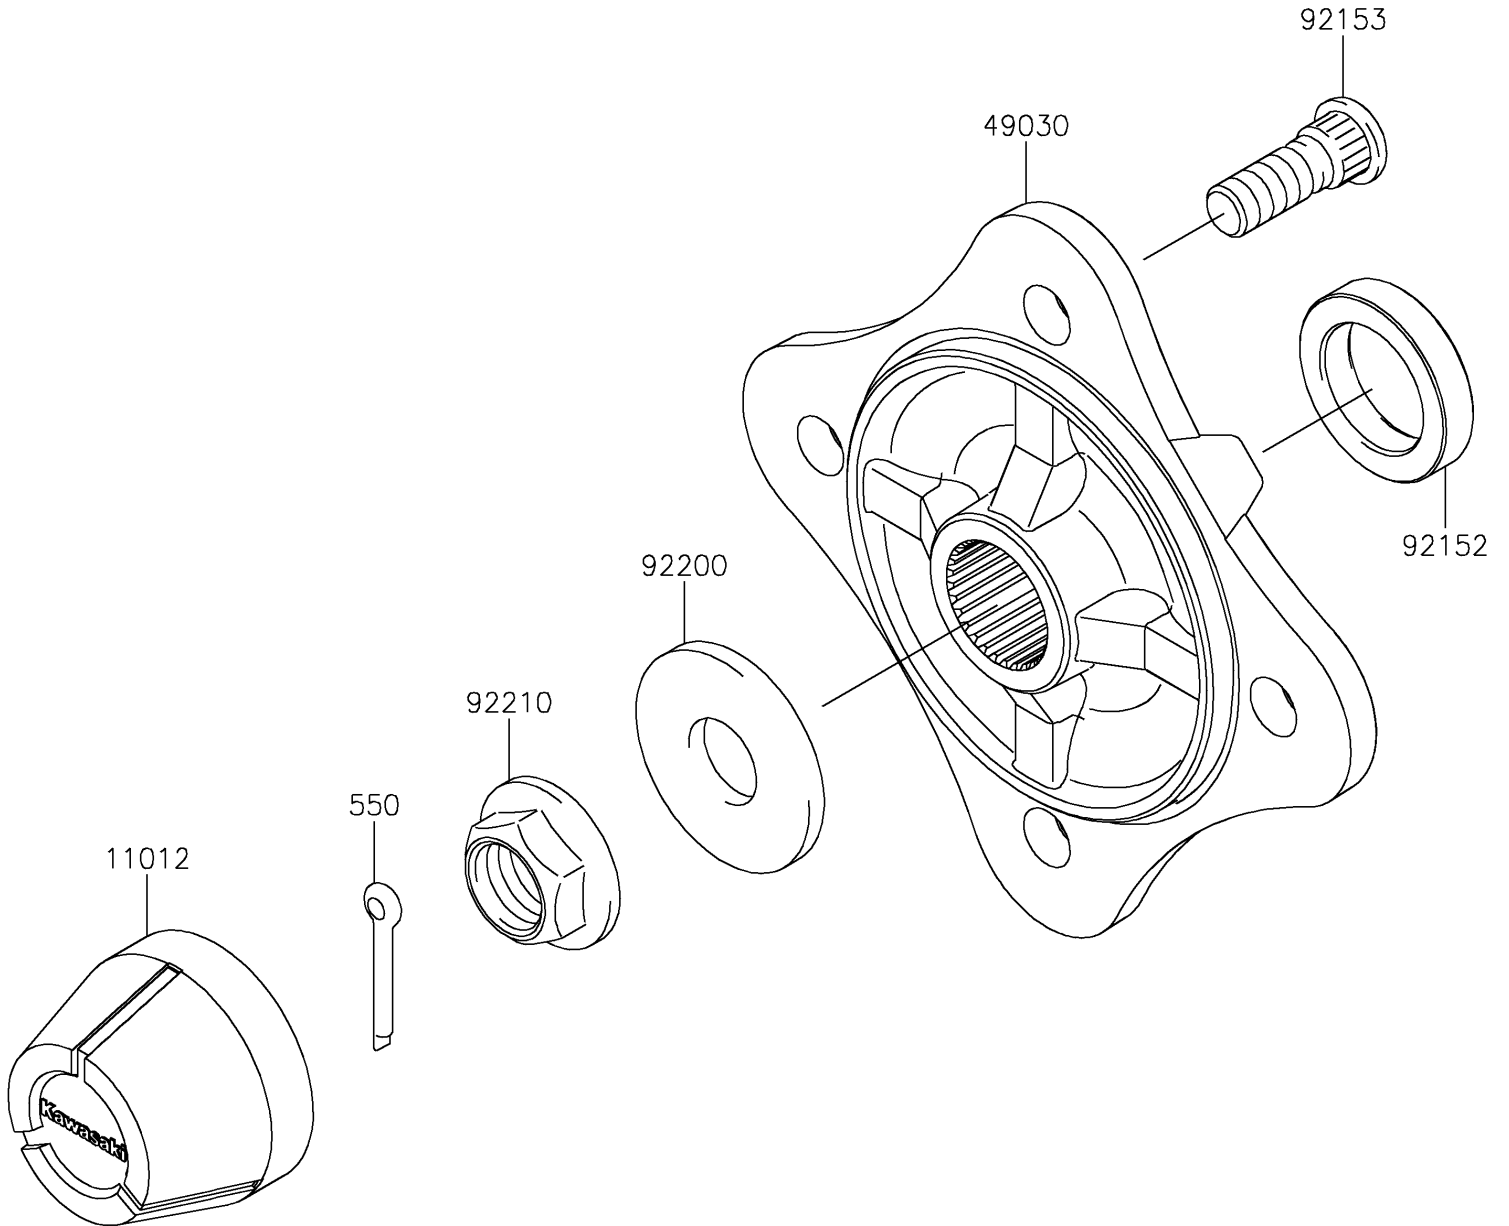

# 2019 TERYX4™ CAMO PARTS DIAGRAM

Rear Hubs/Brakes

F2240

## 2019 TERYX4™ CAMO PARTS LIST

### Rear Hubs/Brakes

ITEM NAME	PART NUMBER	QUANTITY
CAP,WHEEL (Ref # 11012)	11012-1969	2
HUB,RR (Ref # 49030)	49030-0563	2
COLLAR,30.1X44X9 (Ref # 92152)	92152-1700	2
BOLT,12MM (Ref # 92153)	92153-1915	8
WASHER,20.3X52.0X4.5 (Ref # 92200)	92200-1739	2
NUT,FLANGED,20MM (Ref # 92210)	92210-2093	2
PIN-COTTER,4.0X30 (Ref # 550)	550AA4030	2