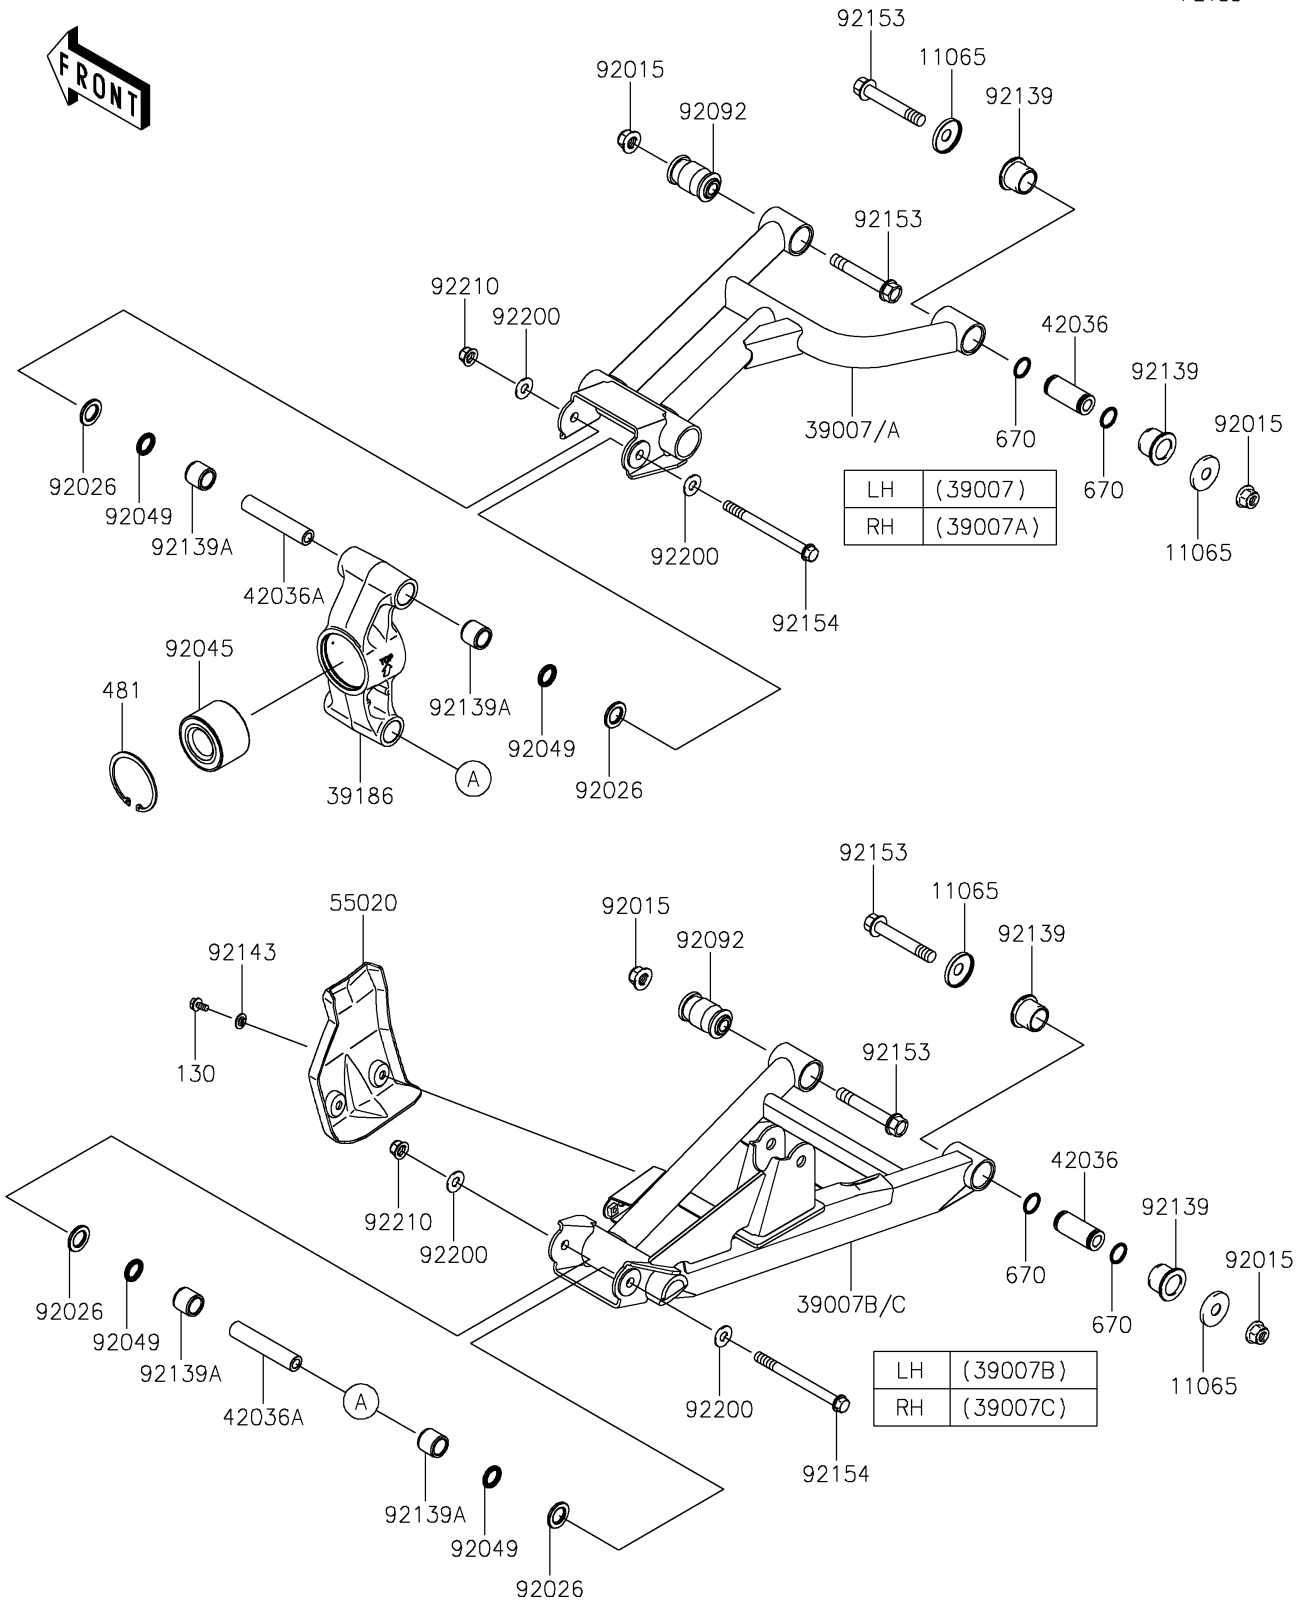

2020 TERYX4™ CAMO PARTS DIAGRAM

Rear Suspension

F2153

2020 TERYX4™ CAMO PARTS LIST

Rear Suspension

ITEM NAME	PART NUMBER	QUANTITY
CAP (Ref # 11065)	11065-0253	8
ARM-SUSP,RR,UPP,LH,BLACK (Ref # 39007)	39007-0345-10	1
ARM-SUSP,RR,UPP,RH,BLACK (Ref # 39007A)	39007-0346-10	1
ARM-SUSP,RR,LWR,LH,BLACK (Ref # 39007B)	39007-0347-10	1
ARM-SUSP,RR,LWR,RH,BLACK (Ref # 39007C)	39007-0348-10	1
KNUCKLE,RR (Ref # 39186)	39186-0316	2
SLEEVE (Ref # 42036)	42036-0062	4
SLEEVE,10X17X88 (Ref # 42036A)	42036-0710	4
GUARD,REAR ARM (Ref # 55020)	55020-0805	2
NUT,LOCK,FLANGED,12MM (Ref # 92015)	92015-1433	8
SPACER,17X28.6X3 (Ref # 92026)	92026-0746	8
BEARING-BALL,30X62X40 (Ref # 92045)	92045-0801	2
SEAL-OIL,17X24X3 (Ref # 92049)	92049-0726	8
BUSHING-RUBBER (Ref # 92092)	92092-0555	4
BUSHING (Ref # 92139)	92139-0231	8
BUSHING,17X24X21.5 (Ref # 92139A)	92139-0736	8
COLLAR (Ref # 92143)	92143-1087	4
BOLT,FLANGED,12X76.5 (Ref # 92153)	92153-1733	8
BOLT,FLANGED,10X117 (Ref # 92154)	92154-0743	4
WASHER,10.3X23X1.6 (Ref # 92200)	92200-2009	8
NUT,LOCK,FLANGED,10MM (Ref # 92210)	92210-1080	4
BOLT-FLANGED,6X12 (Ref # 130)	130BA0612	4
CIRCLIP (Ref # 481)	481J6200	2
O RING,18MM (Ref # 670)	670B2018	8