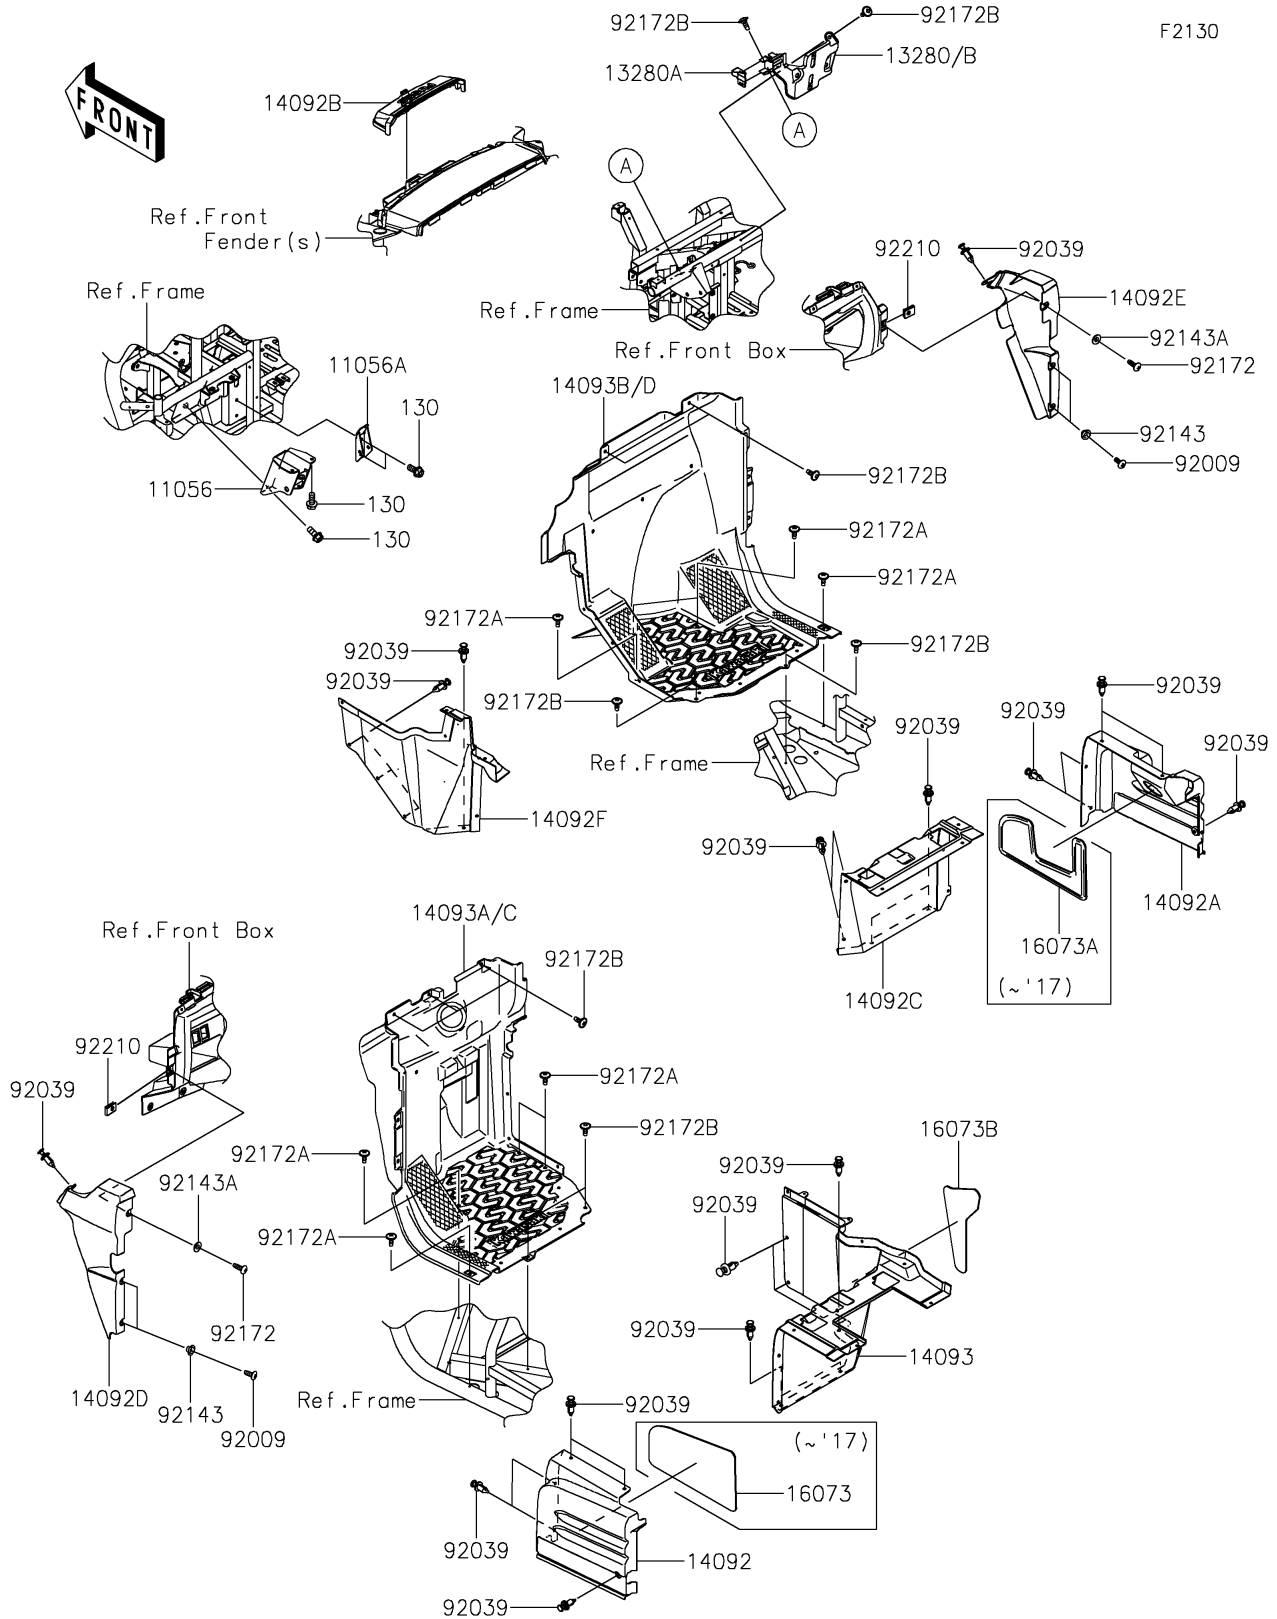

2019 TERYX4™ CAMO PARTS DIAGRAM

Frame Fittings(Front)

2019 TERYX4™ CAMO PARTS LIST

Frame Fittings(Front)

ITEM NAME	PART NUMBER	QUANTITY
BRACKET,BRAKE PEDAL (Ref # 11056)	11056-1431	1
BRACKET,THROTTLE PEDAL (Ref # 11056A)	11056-4408	1
HOLDER (Ref # 13280A)	13280-0851	1
HOLDER,ECU (Ref # 13280B)	13280-0868	1
COVER,SEAT SIDE,LH (Ref # 14092)	14092-0720	1
COVER,SEAT SIDE,RH (Ref # 14092A)	14092-0721	1
COVER,FUSE BOX (Ref # 14092B)	14092-0724	1
COVER,FR SEAT,RH (Ref # 14092C)	14092-0757	1
COVER,SIDE GUARD,LH,CAMOUFLAGE (Ref # 14092D)	14092-0804-42H	1
COVER,SIDE GUARD,RH,CAMOUFLAGE (Ref # 14092E)	14092-0805-42H	1
COVER,FR SEAT,RH,CNT (Ref # 14092F)	14092-1083	1
COVER,FR SEAT,LH (Ref # 14093)	14093-0209	1
COVER,FR FLOOR,LH (Ref # 14093A)	14093-0550	1
COVER,FR FLOOR,RH (Ref # 14093B)	14093-0551	1
COVER,FR FLOOR,LH (Ref # 14093C)	14093-5137	1
COVER,FR FLOOR,RH (Ref # 14093D)	14093-5138	1
INSULATOR,SEAT SIDE,LH (Ref # 16073)	16073-0810	1
INSULATOR,SEAT SIDE,RH (Ref # 16073A)	16073-0811	1
INSULATOR (Ref # 16073B)	16073-0847	1
SCREW,TAPPING,6X16 (Ref # 92009)	92009-1166	4
RIVET (Ref # 92039)	92039-0776	26
COLLAR (Ref # 92143)	92143-1057	4
COLLAR (Ref # 92143A)	92143-1087	2
SCREW,TAPPING,6X20 (Ref # 92172)	92172-0488	2
SCREW,6X16 (Ref # 92172A)	92172-0711	8
SCREW,6X16 (Ref # 92172B)	92172-0826	11
NUT,LEAF SPRING,6MM (Ref # 92210)	92210-0624	2
BOLT-FLANGED,8X18 (Ref # 130)	130BA0818	5