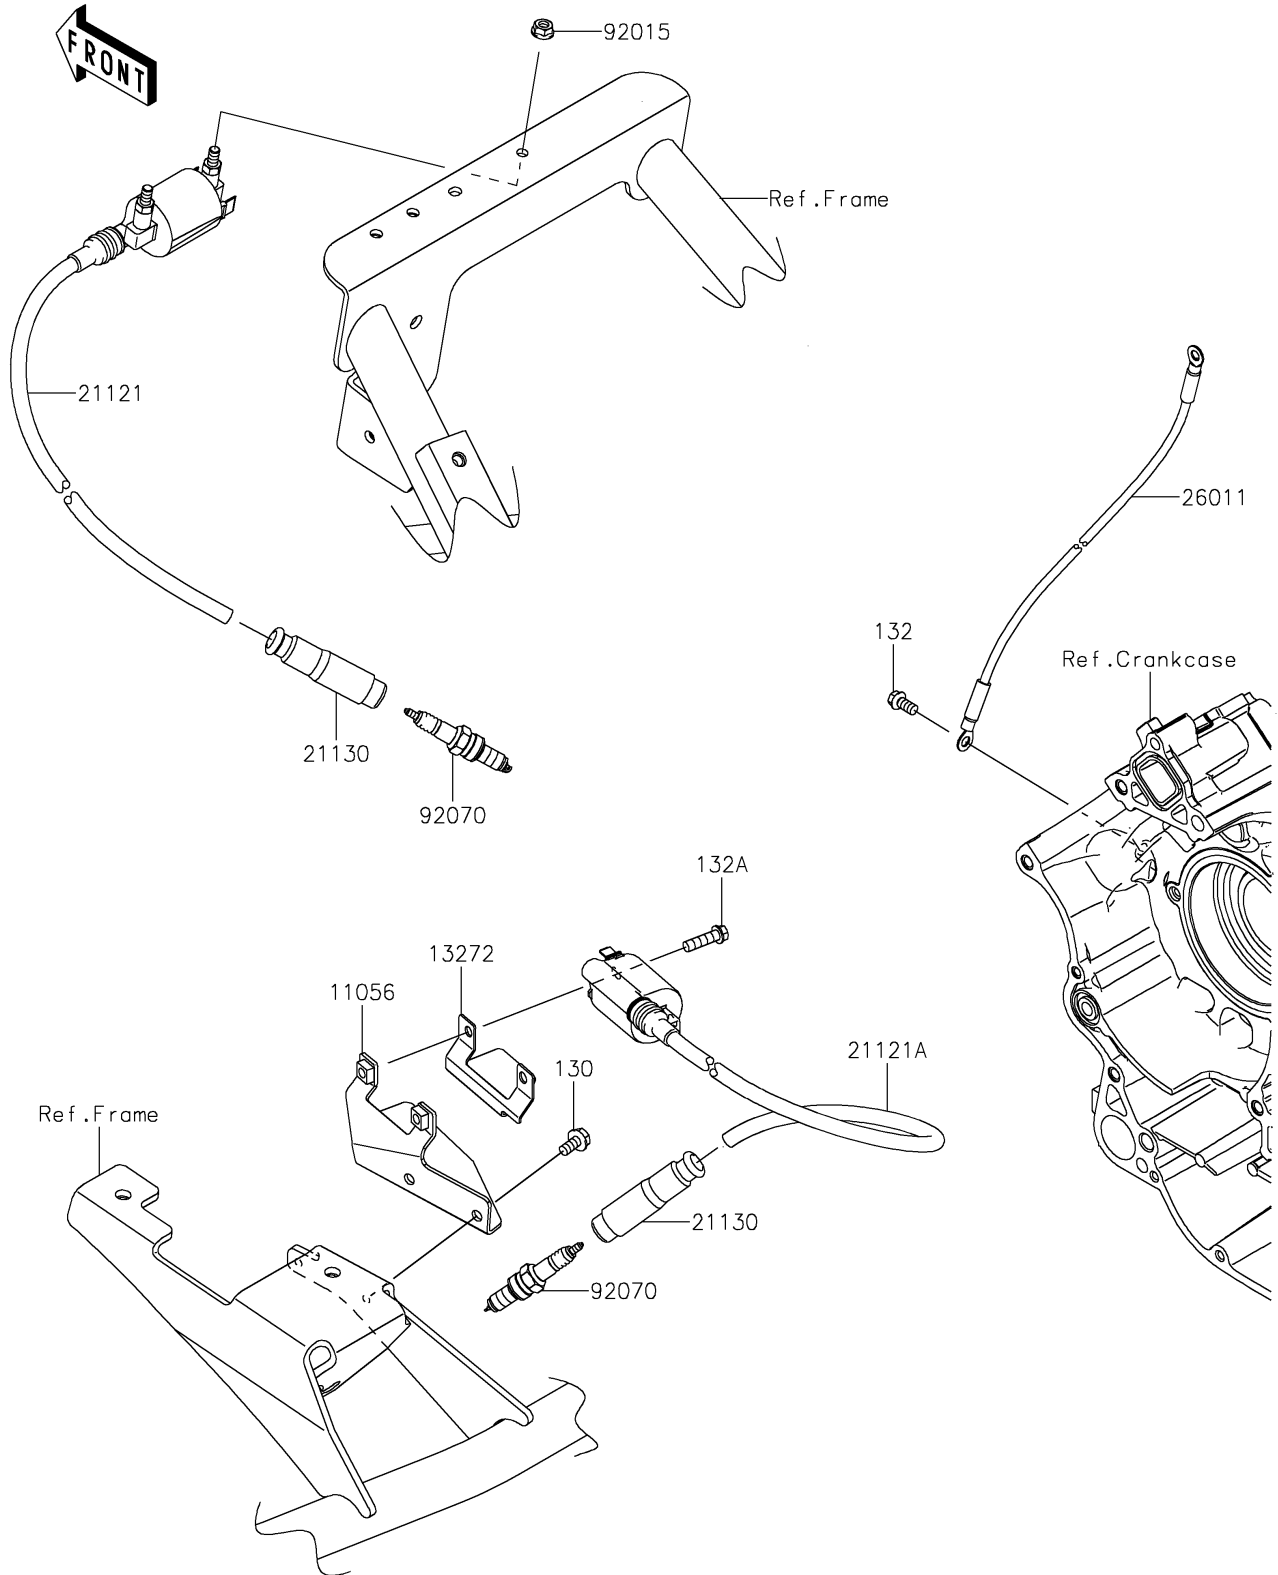

2020 TERYX4™ CAMO PARTS DIAGRAM

Ignition System

E1830

2020 TERYX4™ CAMO PARTS LIST

Ignition System

ITEM NAME	PART NUMBER	QUANTITY
BRACKET (Ref # 11056)	11056-2673	1
PLATE (Ref # 13272)	13272-1541	1
COIL-IGNITION (Ref # 21121)	21121-0716	1
COIL-IGNITION (Ref # 21121A)	21121-0717	1
CAP-SPARK PLUG (Ref # 21130)	21130-1071	2
WIRE-LEAD (Ref # 26011)	26011-0712	1
NUT,FLANGED,6MM (Ref # 92015)	92015-1367	2
PLUG-SPARK,CPR7EA-9(NGK) (Ref # 92070)	92070-0022	2
BOLT-FLANGED,6X12 (Ref # 130)	130BA0612	2
BOLT-FLANGED-SMALL,6X12 (Ref # 132)	132BA0612	1
BOLT-FLANGED-SMALL,6X22 (Ref # 132A)	132BA0622	2