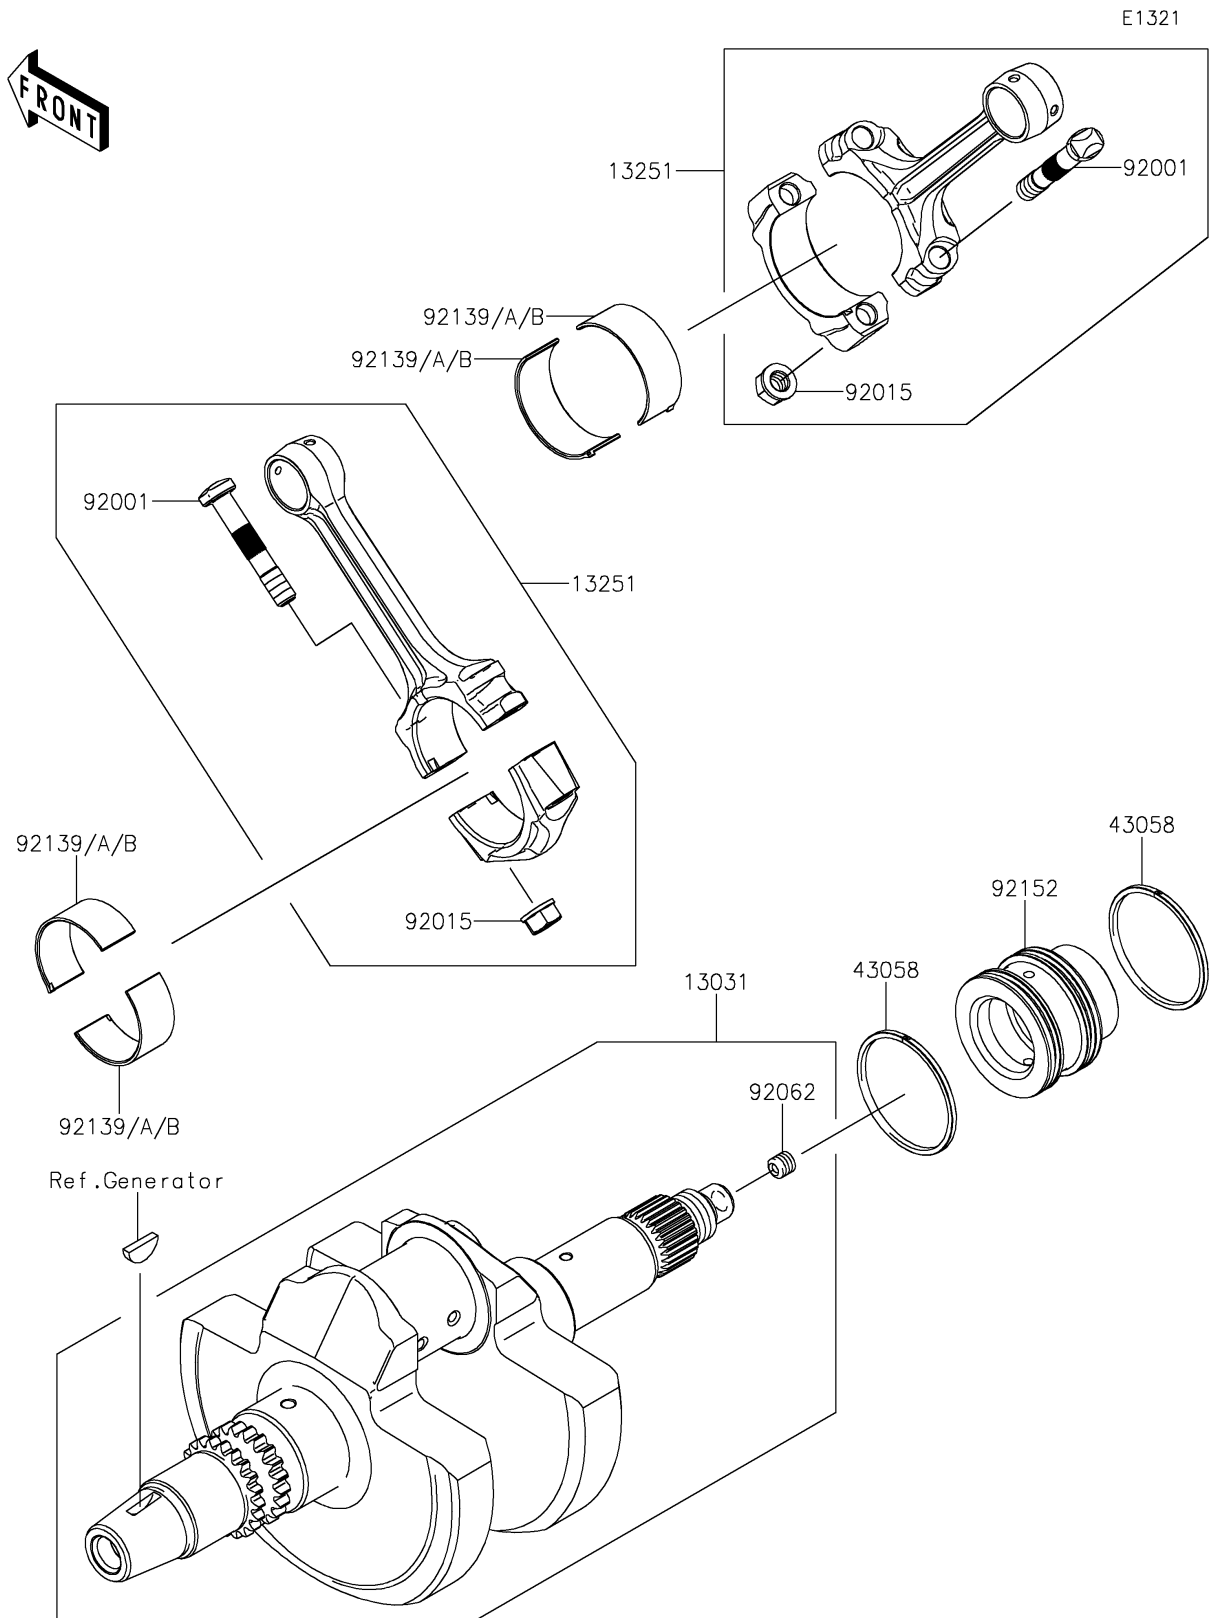

2020 TERYX4™ CAMO PARTS DIAGRAM

Crankshaft

2020 TERYX4™ CAMO PARTS LIST

Crankshaft

ITEM NAME	PART NUMBER	QUANTITY
CRANKSHAFT-COMP (Ref # 13031)	13031-0762	1
ROD-ASSY-CONNECTING (Ref # 13251)	13251-0709	2
RING (Ref # 43058)	43058-0702	2
BOLT,CONNECTING ROD (Ref # 92001)	92001-1980	4
NUT,FLANGED,8MM (Ref # 92015)	92015-1311	4
NOZZLE,8X8,SILVER (Ref # 92062)	92062-1082	1
BUSHING,CONNECTING ROD,GREEN (Ref # 92139)	92139-0764	AR
BUSHING,CONNECTING ROD,YELLOW (Ref # 92139A)	92139-0765	4
BUSHING,CONNECTING ROD,BROWN (Ref # 92139B)	92139-0766	AR
COLLAR,CRANK-CLUTCH (Ref # 92152)	92152-0956	1