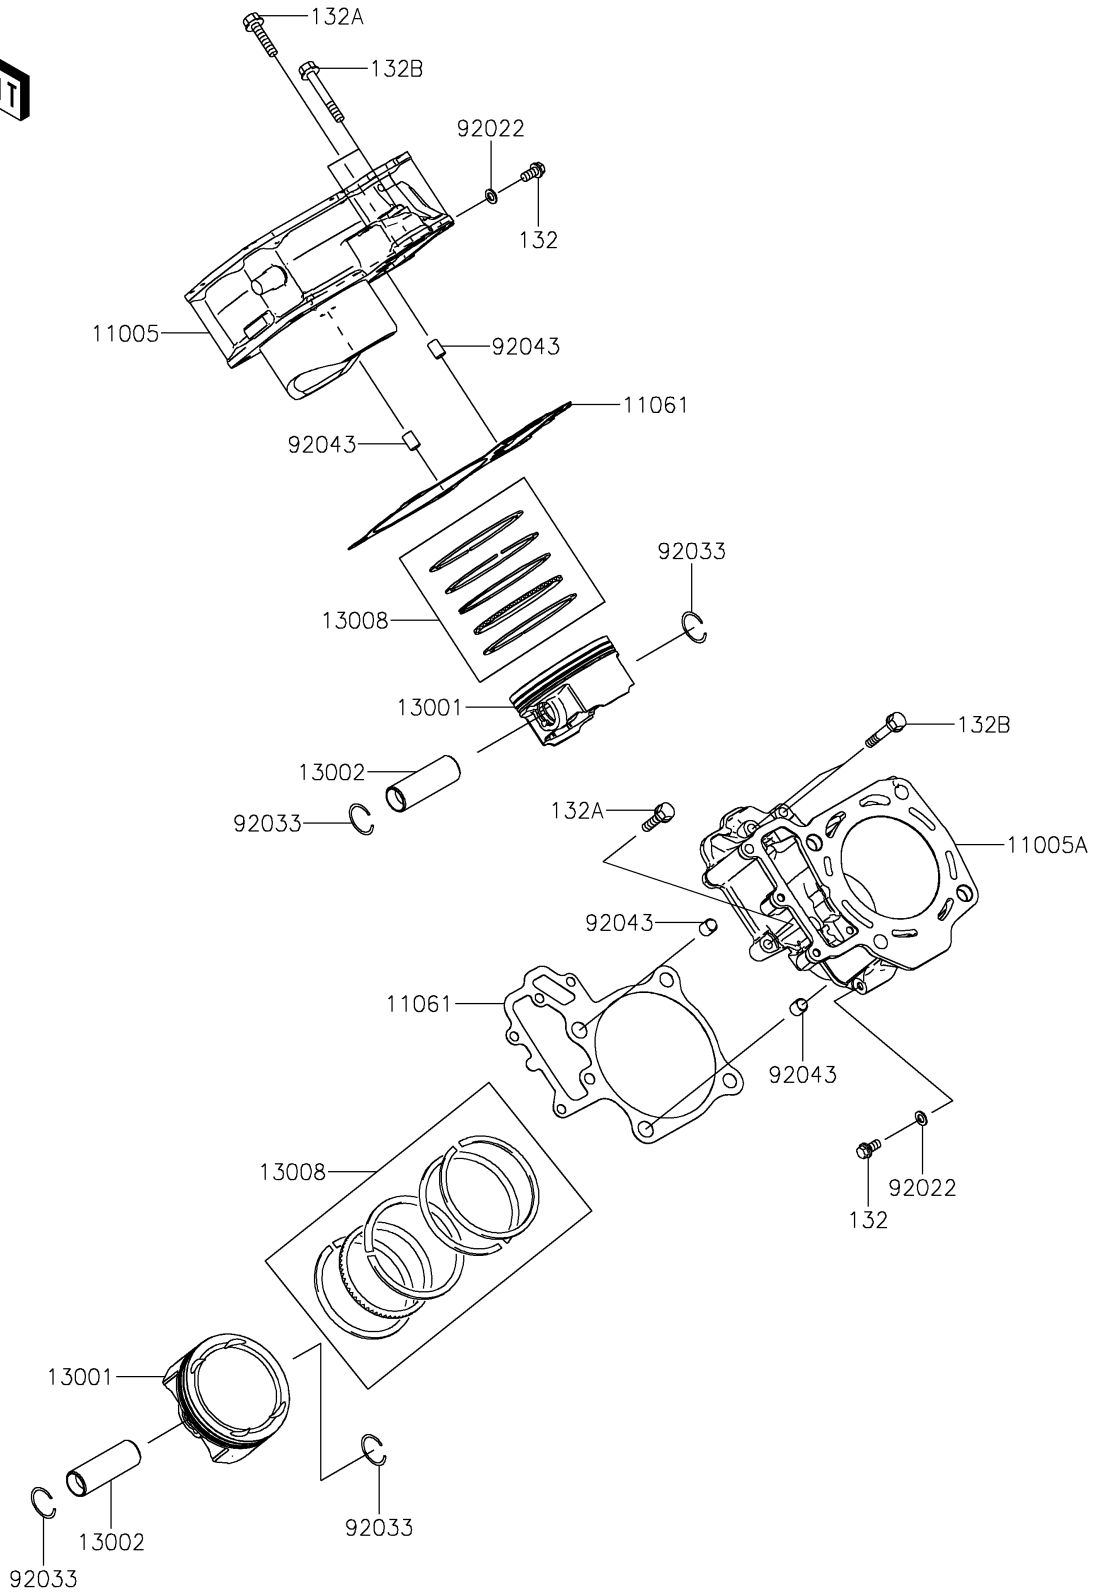

2020 TERYX4™ CAMO PARTS DIAGRAM

Cylinder/Piston(s)

E1120

2020 TERYX4™ CAMO PARTS LIST

Cylinder/Piston(s)

ITEM NAME	PART NUMBER	QUANTITY
CYLINDER-ENGINE,FR (Ref # 11005)	11005-0628	1
CYLINDER-ENGINE,RR (Ref # 11005A)	11005-0629	1
GASKET,CYLINDER BASE (Ref # 11061)	11061-0730	2
PISTON-ENGINE (Ref # 13001)	13001-0740	2
PIN-PISTON (Ref # 13002)	13002-0711	2
RING-SET-PISTON (Ref # 13008)	13008-0042	2
WASHER,6.2X11X1 (Ref # 92022)	92022-304	2
RING-SNAP (Ref # 92033)	92033-1207	4
PIN,10.1X12X14 (Ref # 92043)	92043-4009	4
BOLT-FLANGED-SMALL,6X12 (Ref # 132)	132BA0612	2
BOLT-FLANGED-SMALL,6X30 (Ref # 132A)	132BA0630	2
BOLT-FLANGED-SMALL,6X40 (Ref # 132B)	132BA0640	4