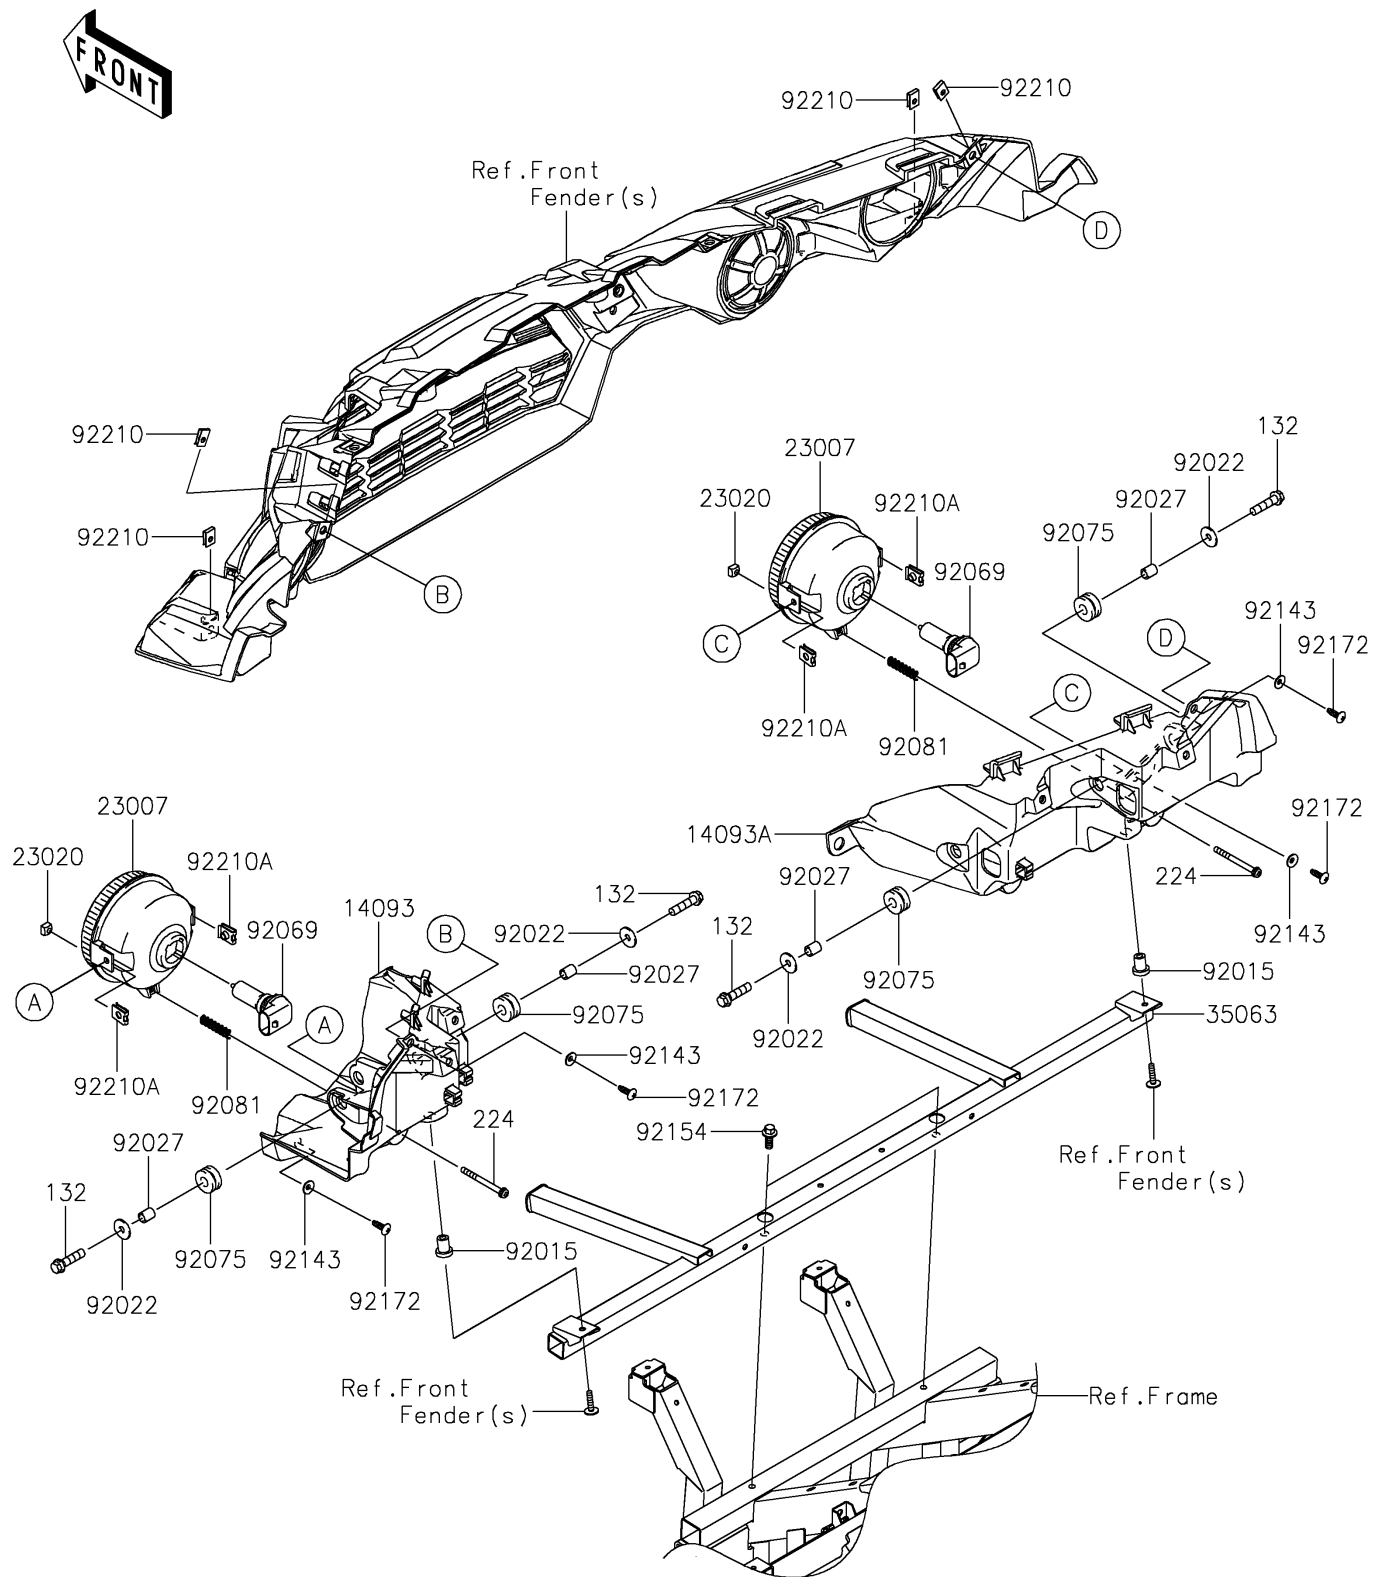

2019 TERYX4™ PARTS DIAGRAM

Headlight(s)

F2710

2019 TERYX4™ PARTS LIST

Headlight(s)

ITEM NAME	PART NUMBER	QUANTITY
COVER,HEADLIGHT,LH (Ref # 14093)	14093-0207	1
COVER,HEADLIGHT,RH (Ref # 14093A)	14093-0208	1
LENS-COMP,HEAD LAMP (Ref # 23007)	23007-0096	2
NUT,4MM,FOCUS ADJUST (Ref # 23020)	23020-018	2
STAY,HEADLAMP (Ref # 35063)	35063-1405	1
NUT,RUBBER,6MM (Ref # 92015)	92015-1692	2
WASHER,6.5X20X1.6 (Ref # 92022)	92022-125	4
COLLAR,6.8X10X12 (Ref # 92027)	92027-162	4
BULB,12V 35/35W (Ref # 92069)	92069-0019	2
DAMPER,10X24X12 (Ref # 92075)	92075-1690	4
SPRING,FOCUS ADJUST (Ref # 92081)	92081-1896	2
COLLAR (Ref # 92143)	92143-1087	4
BOLT,FLANGED,8X20 (Ref # 92154)	92154-1226	2
SCREW,TAPPING,6X20 (Ref # 92172)	92172-0488	4
NUT,LEAF SPRING,6MM (Ref # 92210)	92210-0624	4
NUT (Ref # 92210A)	92210-1125	4
BOLT-FLANGED-SMALL,6X25 (Ref # 132)	132BA0625	4
SCREW-PAN-WP-CROS,4X45 (Ref # 224)	224AA0445	2