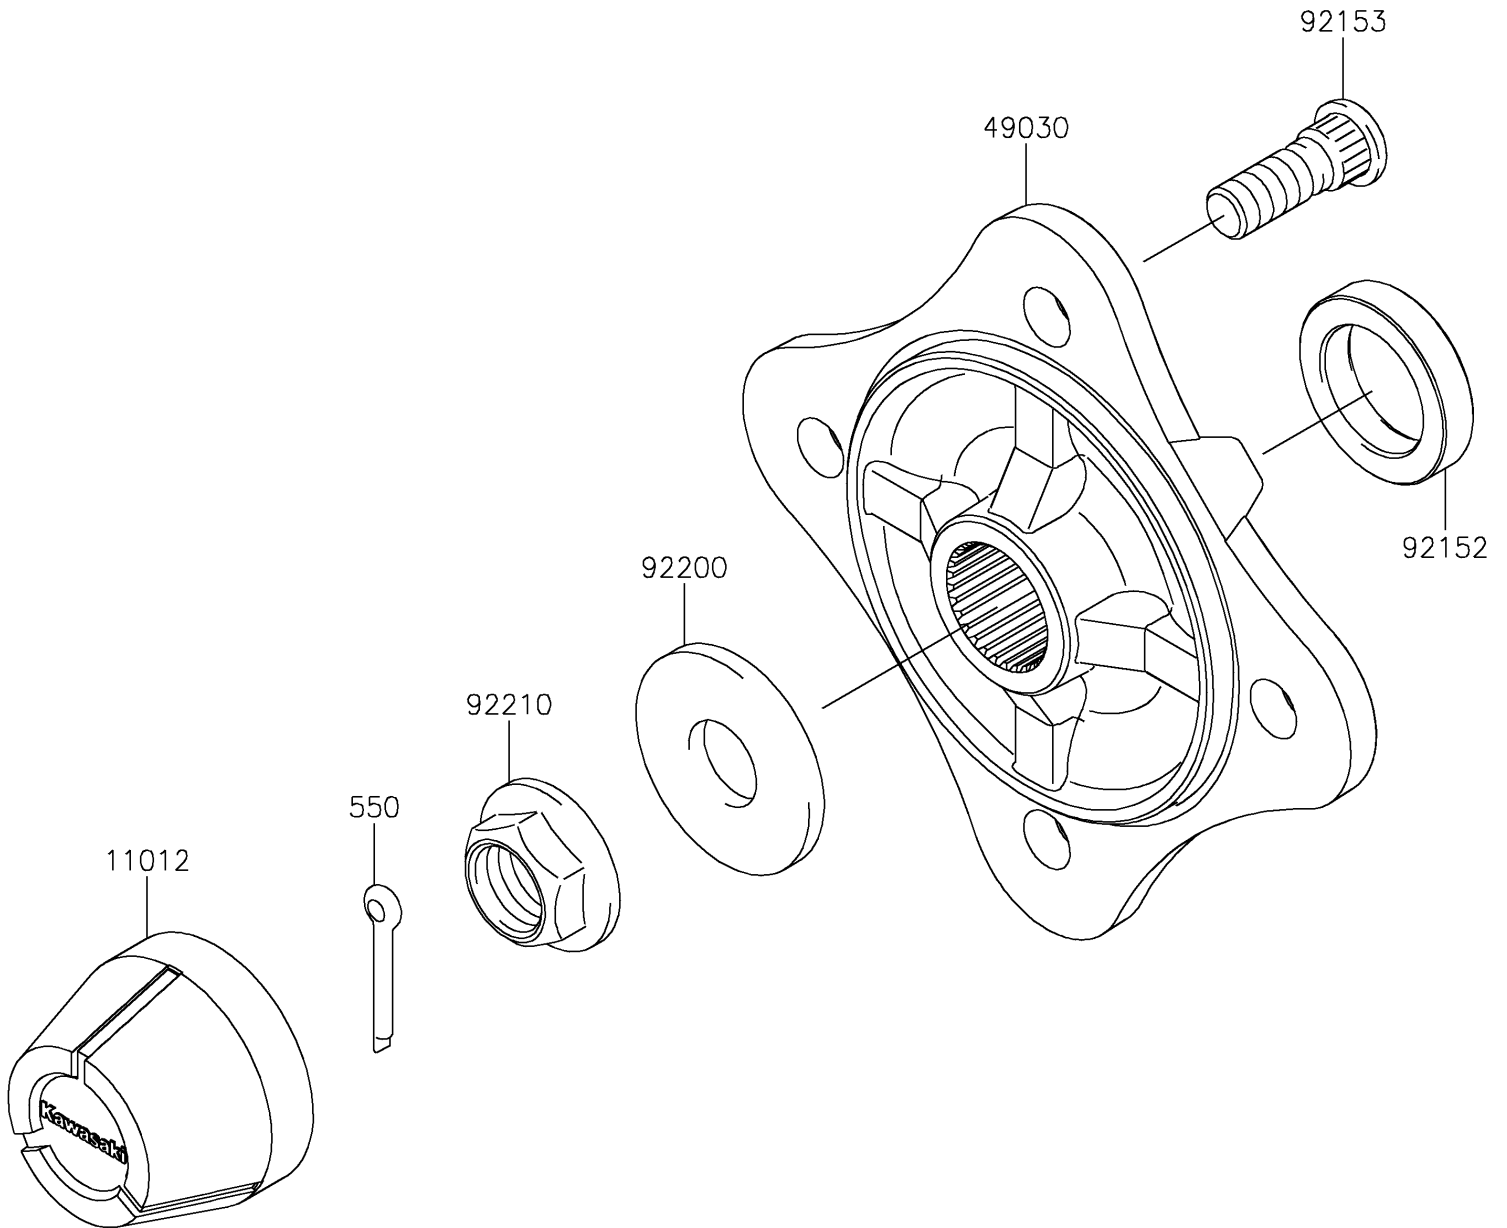

# 2017 TERYX® CAMO PARTS DIAGRAM

Rear Hubs/Brakes

F2240

## 2017 TERYX® CAMO PARTS LIST

### Rear Hubs/Brakes

ITEM NAME	PART NUMBER	QUANTITY
CAP,WHEEL (Ref # 11012)	11012-1969	2
HUB,RR (Ref # 49030)	49030-0563	2
COLLAR,30.1X44X9 (Ref # 92152)	92152-1700	2
BOLT,12MM (Ref # 92153)	92153-1915	8
WASHER,20.3X52.0X4.5 (Ref # 92200)	92200-1739	2
NUT,FLANGED,20MM (Ref # 92210)	92210-2093	2
PIN-COTTER,4.0X30 (Ref # 550)	550AA4030	2