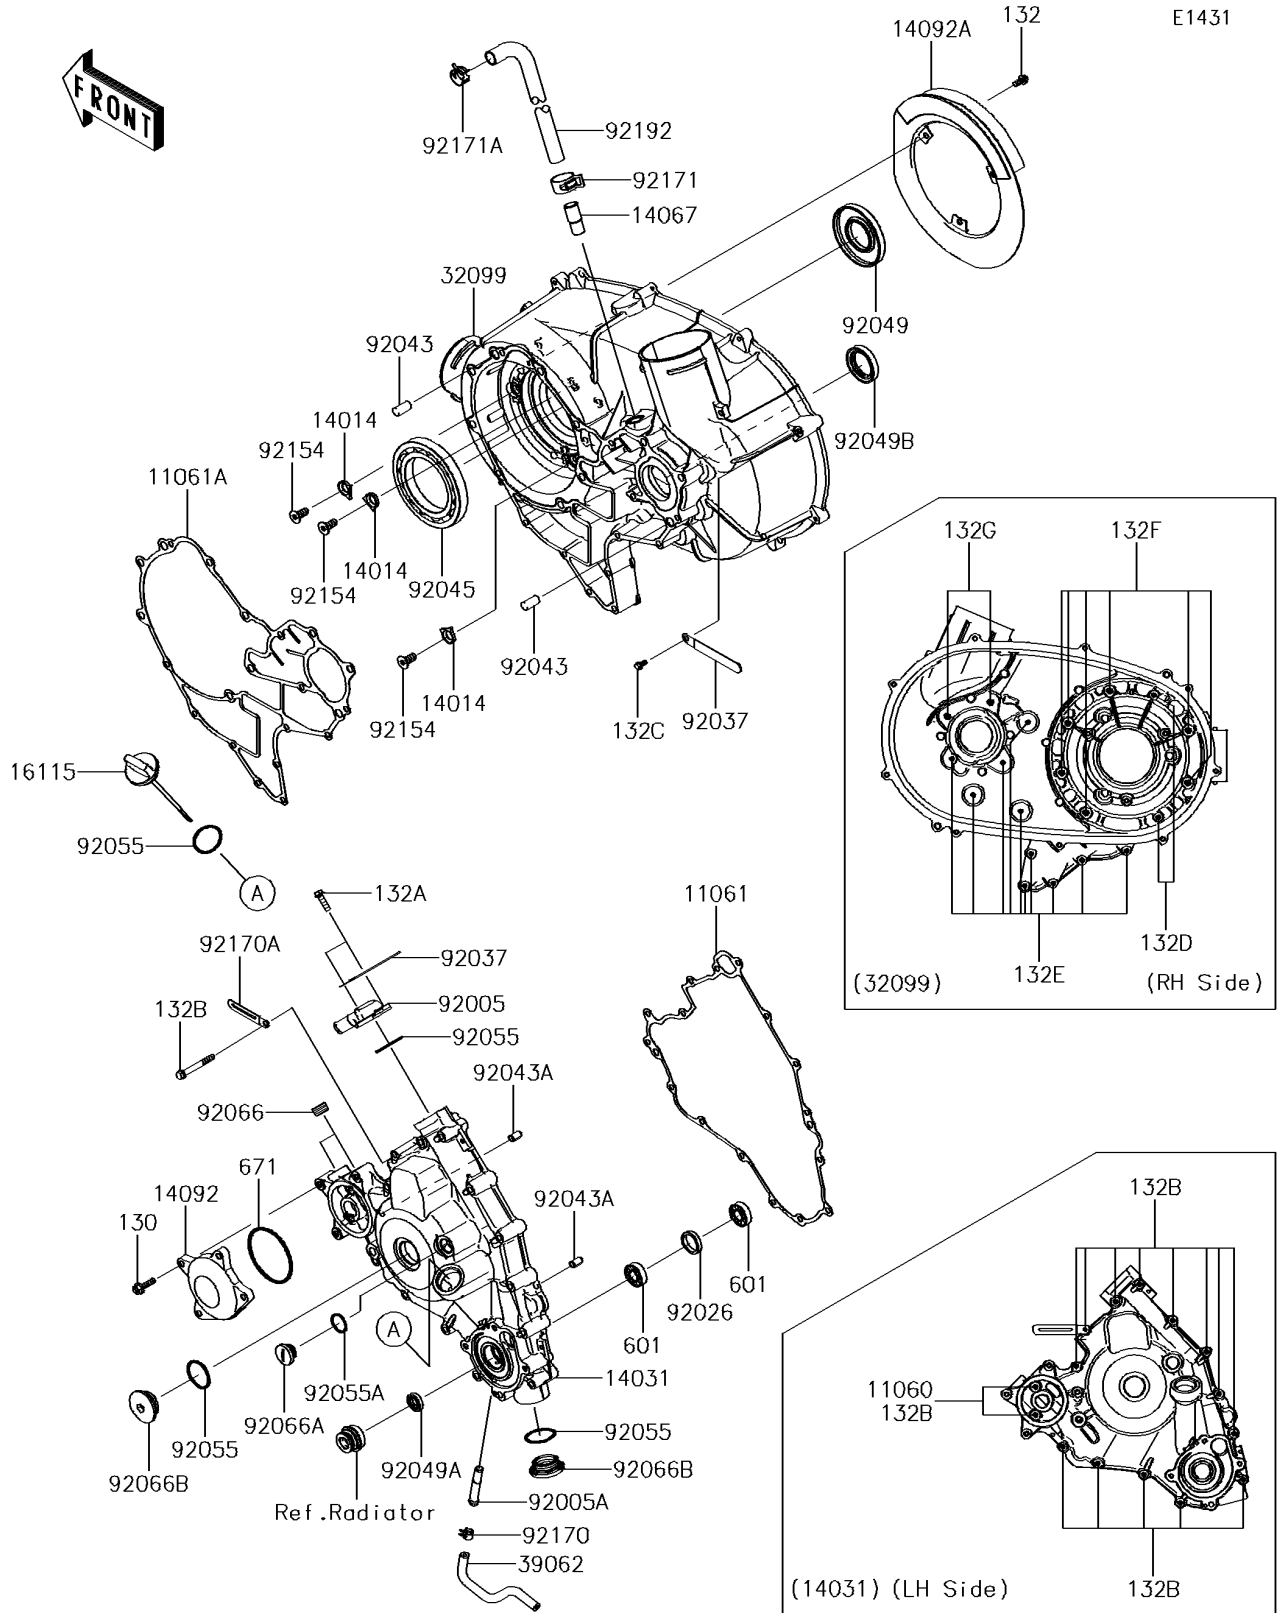

2016 TERYX® LE PARTS DIAGRAM

Engine Cover(s)

2016 TERYX® LE PARTS LIST

Engine Cover(s)

ITEM NAME	PART NUMBER	QUANTITY
GASKET,6.2X12X0.3 (Ref # 11060)	11060-1994	2
GASKET,GENERATOR COVER (Ref # 11061)	11061-0728	1
GASKET,CVT CASE (Ref # 11061A)	11061-0729	1
PLATE-POSITION (Ref # 14014)	14014-0556	3
COVER-GENERATOR (Ref # 14031)	14031-0589	1
FITTING,BREATHER (Ref # 14067)	14067-006	1
COVER,OIL COOLER (Ref # 14092)	14092-0877	1
COVER (Ref # 14092A)	14092-1051	1
CAP-OIL FILLER (Ref # 16115)	16115-0705	1
CASE,CVT (Ref # 32099)	32099-0770	1
HOSE-COOLING,DRAIN (Ref # 39062)	39062-0598	1
FITTING (Ref # 92005)	92005-0712	1
FITTING (Ref # 92005A)	92005-1264	1
SPACER,22X28X5 (Ref # 92026)	92026-0711	1
CLAMP (Ref # 92037)	92037-1993	2
PIN,10X20 (Ref # 92043)	92043-0142	2
PIN,6.2X8X14 (Ref # 92043A)	92043-1263	2
BEARING-BALL,16014CS45 (Ref # 92045)	92045-0709	1
SEAL-OIL,35X77X9 (Ref # 92049)	92049-0713	1
SEAL-OIL,12X22X5 (Ref # 92049A)	92049-0783	1
SEAL-OIL,HTC 30X45X8 (Ref # 92049B)	92049-1575	1
RING-O,31.2X2.4 (Ref # 92055)	92055-0724	4
RING-O,20X2 (Ref # 92055A)	92055-1146	1
PLUG,PT3/8X10 (Ref # 92066)	92066-0003	2
PLUG,COVER (Ref # 92066A)	92066-0011	1
PLUG (Ref # 92066B)	92066-0712	2
BOLT,FLAT,8X13.6 (Ref # 92154)	92154-0978	3
CLAMP (Ref # 92170)	92170-1493	1
CLAMP (Ref # 92170A)	92170-1514	1

2016 TERYX® LE PARTS LIST

Engine Cover(s)

ITEM NAME	PART NUMBER	QUANTITY
CLAMP (Ref # 92171)	92171-0329	1
CLAMP (Ref # 92171A)	92171-1277	1
TUBE,BREATHER (Ref # 92192)	92192-0945	1
BOLT-FLANGED,6X22 (Ref # 130)	130CA0622	4
BOLT-FLANGED-SMALL,6X12 (Ref # 132)	132BA0612	3
BOLT-FLANGED-SMALL,6X20 (Ref # 132A)	132BA0620	2
BOLT-FLANGED-SMALL,6X50 (Ref # 132B)	132BA0650	15
BOLT-FLANGED-SMALL,6X12 (Ref # 132C)	132BD0612	1
BOLT-FLANGED-SMALL,6X30 (Ref # 132D)	132BD0630	2
BOLT-FLANGED-SMALL,6X45 (Ref # 132E)	132BD0645	10
BOLT-FLANGED-SMALL,8X35 (Ref # 132F)	132BD0835	6
BOLT-FLANGED-SMALL,8X50 (Ref # 132G)	132BD0850	2
BEARING-BALL (Ref # 601)	601A6001	2
O RING,65MM (Ref # 671)	671B2565	1