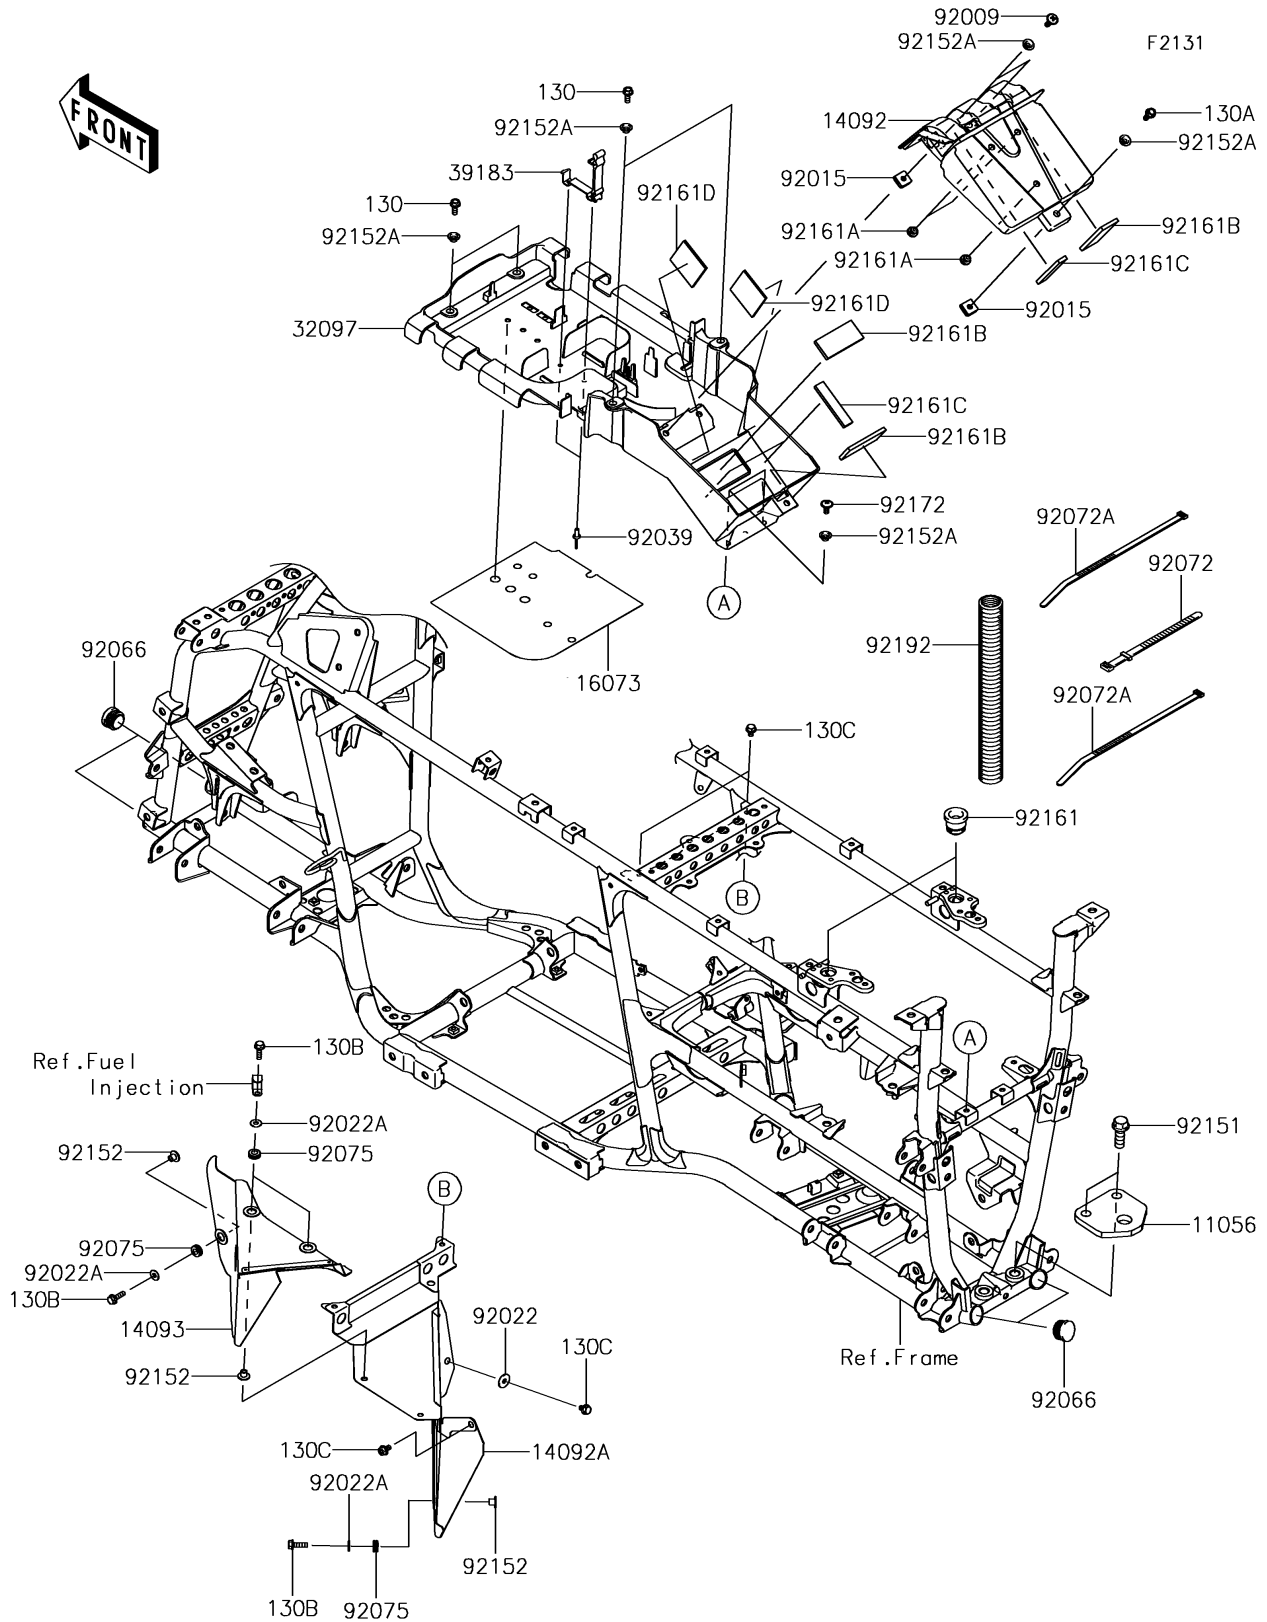

2018 BRUTE FORCE® 750 4x4i PARTS DIAGRAM

Frame Fittings

2018 BRUTE FORCE® 750 4x4i PARTS LIST

Frame Fittings

ITEM NAME	PART NUMBER	QUANTITY
BRACKET,TRAILER HITCH (Ref # 11056)	11056-0299	1
COVER,BATTERY (Ref # 14092)	14092-0189	1
COVER,HEAT GUARD,FR (Ref # 14092A)	14092-0897	1
COVER,HEAT GUARD (Ref # 14093)	14093-0021	1
INSULATOR,BATTERY CASE (Ref # 16073)	16073-0809	1
CASE-BATTERY (Ref # 32097)	32097-0041	1
BAND-ASSY,TOOL BAG (Ref # 39183)	39183-1065	1
SCREW,6X20 (Ref # 92009)	92009-1289	2
NUT,6MM (Ref # 92015)	92015-1094	3
WASHER,6.5X20X1.6 (Ref # 92022)	92022-1804	1
WASHER,6.2X15X1.2 (Ref # 92022A)	92022-2373	4
RIVET,4.8MM (Ref # 92039)	92039-3719	2
PLUG (Ref # 92066)	92066-0036	4
BAND,L=186 (Ref # 92072)	92072-056	1
BAND,L=292.1 (Ref # 92072A)	92072-3509	2
DAMPER (Ref # 92075)	92075-2097	4
BOLT,FLANGED,12X35 (Ref # 92151)	92151-1903	2
COLLAR,6.3X8.3X9.2 (Ref # 92152)	92152-0237	4
COLLAR,6.3X8.3X7.2 (Ref # 92152A)	92152-1865	9
DAMPER (Ref # 92161)	92161-0048	2
DAMPER (Ref # 92161A)	92161-1084	3
DAMPER,30X70X5 (Ref # 92161B)	92161-1127	3
DAMPER,15X70X5 (Ref # 92161C)	92161-1380	3
DAMPER,50X50X3 (Ref # 92161D)	92161-1386	2
SCREW,6X14 (Ref # 92172)	92172-0401	2
TUBE,CORRUGATED,25.5X32.25X300 (Ref # 92192)	92192-1042	1
BOLT-FLANGED,6X16 (Ref # 130)	130BA0616	4
BOLT-FLANGED,6X18 (Ref # 130A)	130BA0618	1
BOLT-FLANGED,6X20 (Ref # 130B)	130BA0620	4

2018 BRUTE FORCE® 750 4x4i PARTS LIST

Frame Fittings

ITEM NAME	PART NUMBER	QUANTITY
BOLT-FLANGED,6X10 (Ref # 130C)	130BD0610	4