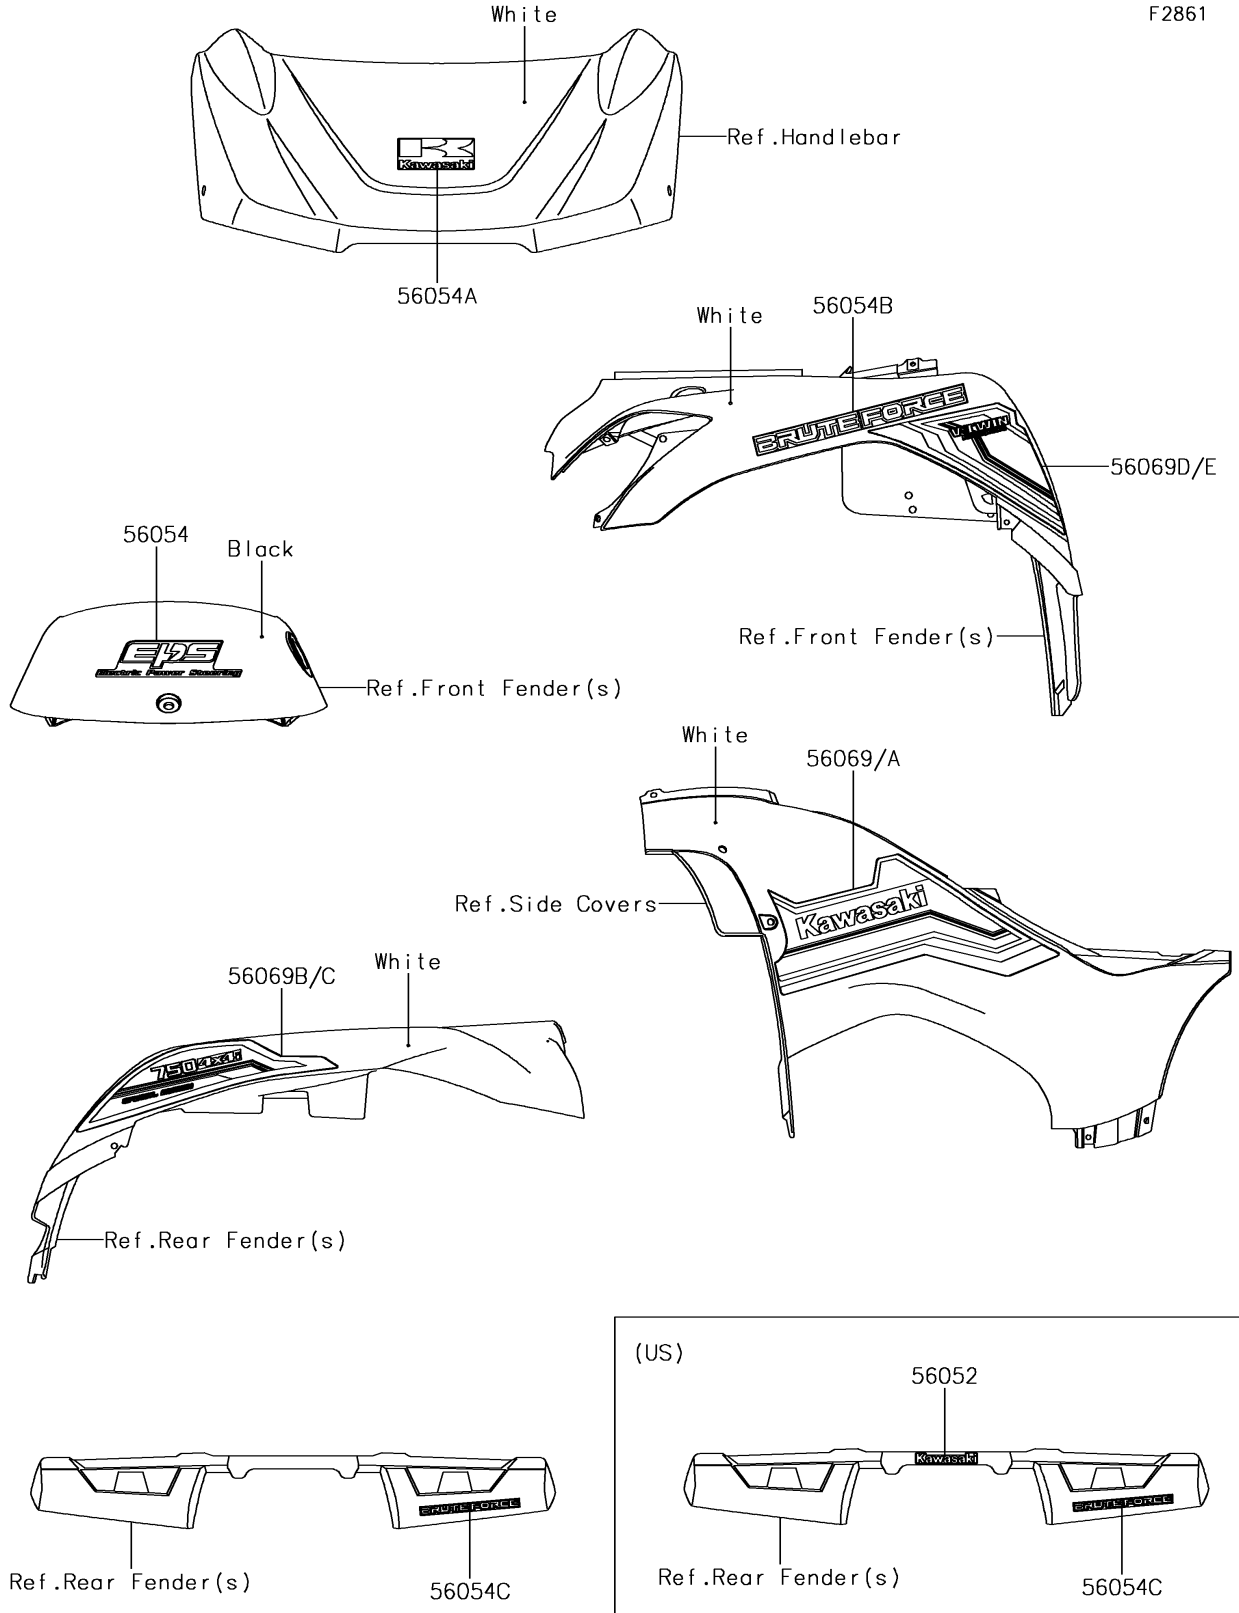

# 2015 Brute Force® 750 4x4i EPS PARTS DIAGRAM

Decals(White)(JFF)

F2861

## 2015 Brute Force® 750 4x4i EPS PARTS LIST

Decals(White)(JFF)

ITEM NAME	PART NUMBER	QUANTITY
MARK,KAWASAKI (Ref # 56052)	56052-0716	1
MARK, TOP COVER, EPS (Ref # 56054)	56054-0758	1
MARK, FR HANDLE COVER (Ref # 56054A)	56054-1227	1
MARK, FR FENDER, BRUTE FORCE (Ref # 56054B)	56054-1502	2
MARK, RR FENDER, BRUTE FORCE (Ref # 56054C)	56054-1503	1
PATTERN, SIDE COVER, LH (Ref # 56069)	56069-7281	1
PATTERN, SIDE COVER, RH (Ref # 56069A)	56069-7282	1
PATTERN, RR FENDER, LH (Ref # 56069B)	56069-7283	1
PATTERN, RR FENDER, RH (Ref # 56069C)	56069-7284	1
PATTERN, FR FENDER, LH (Ref # 56069D)	56069-7285	1
PATTERN, FR FENDER, RH (Ref # 56069E)	56069-7286	1