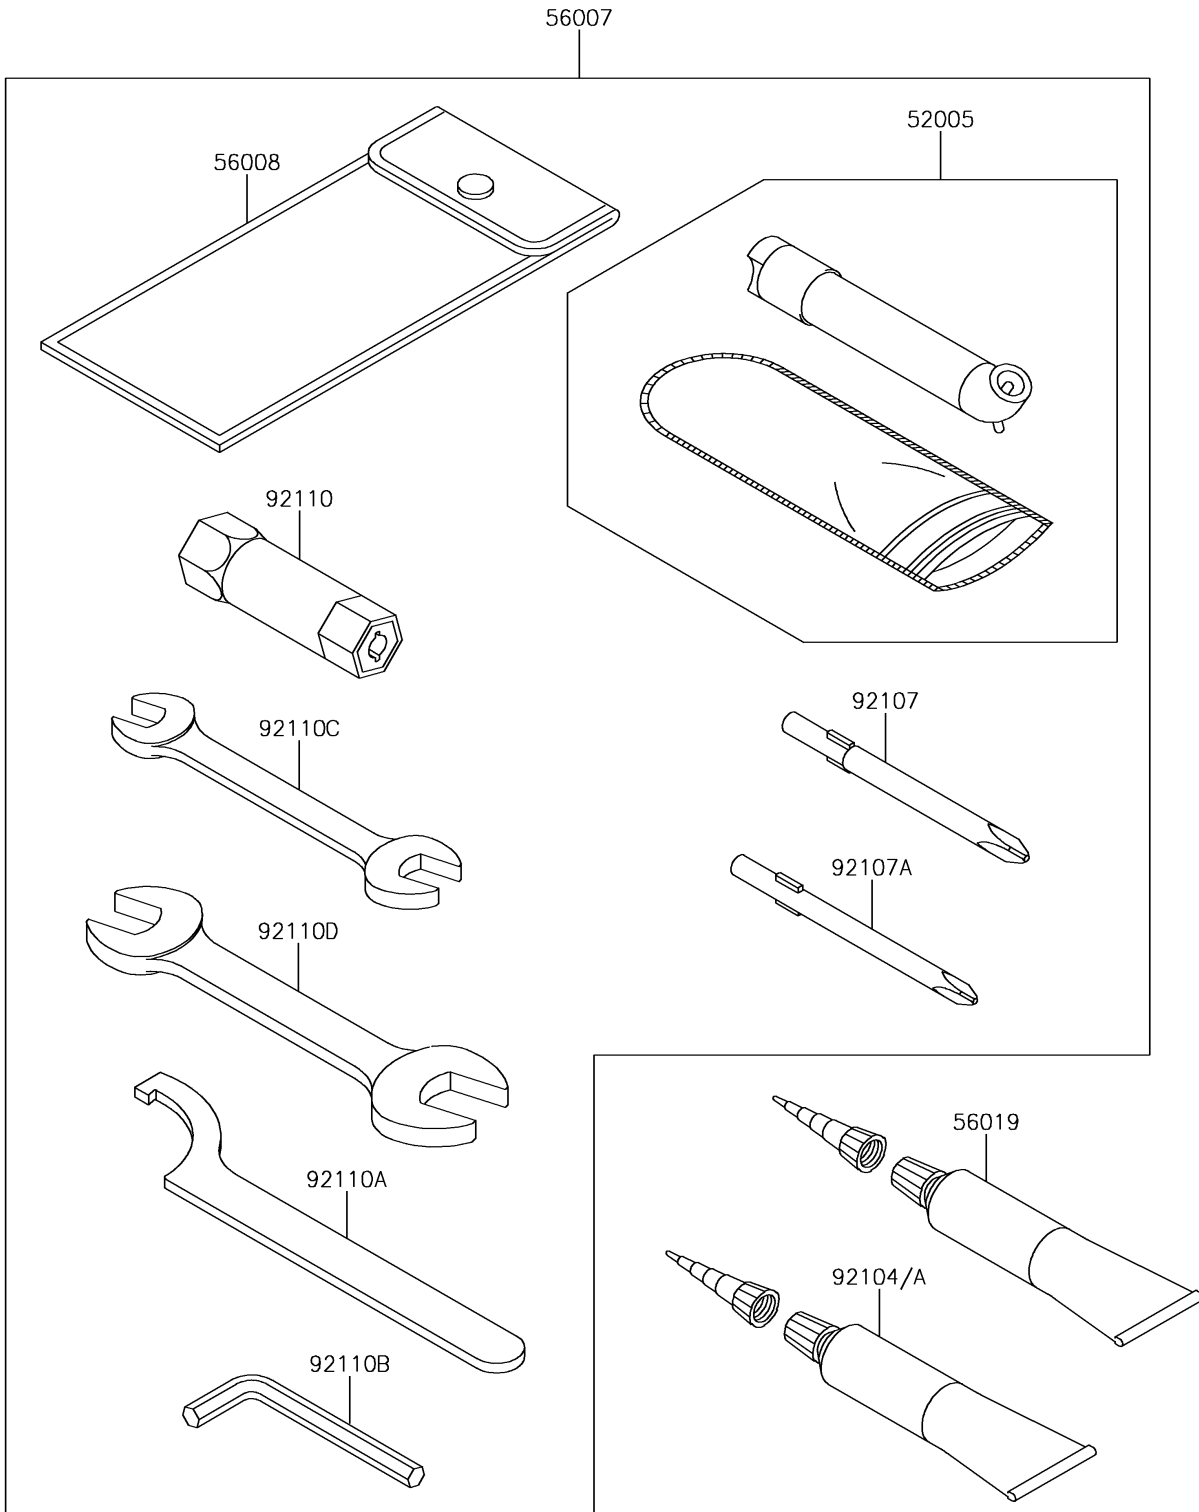

2015 Brute Force® 750 4x4i EPS PARTS DIAGRAM

Owner's Tools

F2810

2015 Brute Force® 750 4x4i EPS PARTS LIST

Owner's Tools

ITEM NAME	PART NUMBER	QUANTITY
GAUGE,AIR (Ref # 52005)	52005-1082	1
TOOL-KIT (Ref # 56007)	56007-0014	1
BAG,TOOL (Ref # 56008)	56008-1007	1
GASKET-LIQUID,TB1211,WHITE (Ref # 56019)	56019-120	1
GASKET-LIQUID,TB1211F,CLEAR (Ref # 92104)	92104-0004	1
GASKET-LIQUID,TB1216,GRAY (Ref # 92104A)	92104-1063	1
TOOL-DRIVER,#3PHILLIPS (Ref # 92107)	92107-005	1
TOOL-DRIVER,#2PHILLIPS (Ref # 92107A)	92107-1053	1
TOOL-WRENCH,BOX,16MM (Ref # 92110)	92110-1116	1
TOOL-WRENCH,HOOK (Ref # 92110A)	92110-1129	1
TOOL-WRENCH,ALLEN,3MM (Ref # 92110B)	92110-1140	1
TOOL-WRENCH,OPEN END,10X12 (Ref # 92110C)	92110-1152	1
TOOL-WRENCH,OPEN END,14X17 (Ref # 92110D)	92110-1153	1