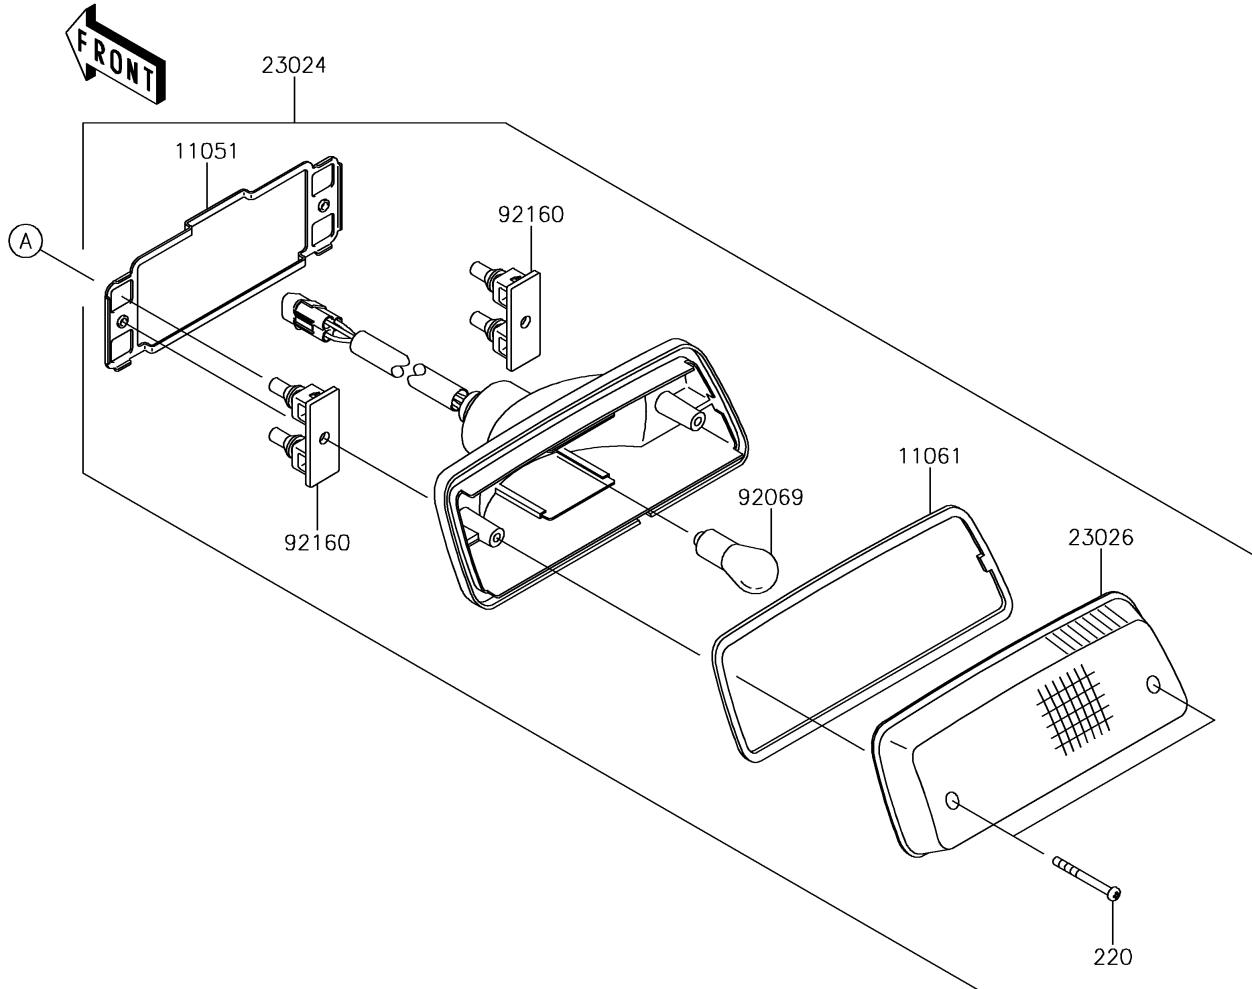

# 2015 Brute Force® 750 4x4i EPS PARTS DIAGRAM

Taillight(s)

F2720

### Taillight(s)

ITEM NAME	PART NUMBER	QUANTITY
BRACKET,TAIL LAMP (Ref # 11051)	11051-1870	1
GASKET,TAIL LAMP LENS (Ref # 11061)	11061-0055	1
LAMP-ASSY-TAIL (Ref # 23024)	23024-0302	1
LENS,TAIL LAMP (Ref # 23026)	23026-1230	1
BULB,12V 21/5W (Ref # 92069)	92069-063	1
DAMPER,TAIL LAMP (Ref # 92160)	92160-1053	2
SCREW-PAN-CROS,4X40 (Ref # 220)	220AA0440	2