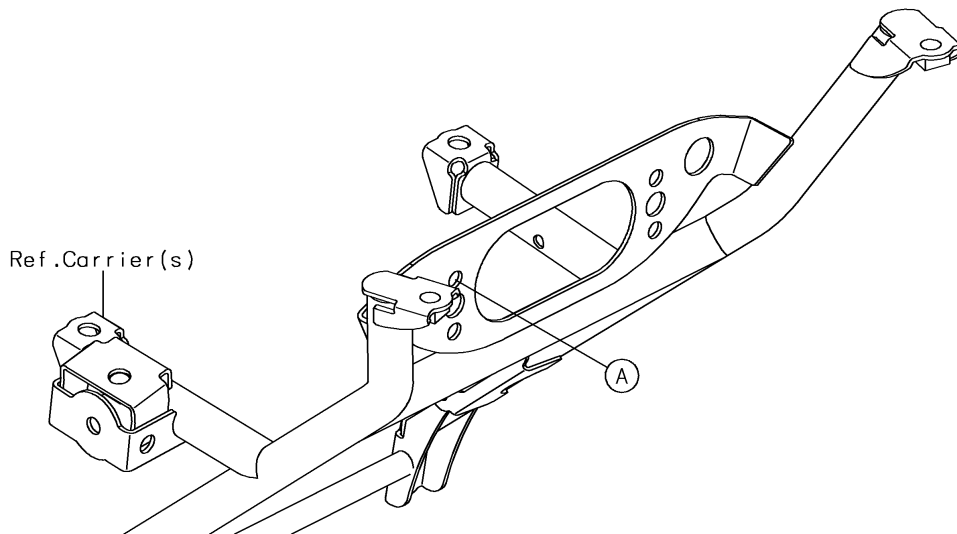

# 2015 Brute Force® 750 4x4i EPS PARTS DIAGRAM

Taillight(s)

F2720

### Taillight(s)

ITEM NAME	PART NUMBER	QUANTITY
BRACKET,TAIL LAMP (Ref # 11051)	11051-1870	1
GASKET,TAIL LAMP LENS (Ref # 11061)	11061-0055	1
LAMP-ASSY-TAIL (Ref # 23024)	23024-0302	1
LENS,TAIL LAMP (Ref # 23026)	23026-1230	1
BULB,12V 21/5W (Ref # 92069)	92069-063	1
DAMPER,TAIL LAMP (Ref # 92160)	92160-1053	2
SCREW-PAN-CROS,4X40 (Ref # 220)	220AA0440	2