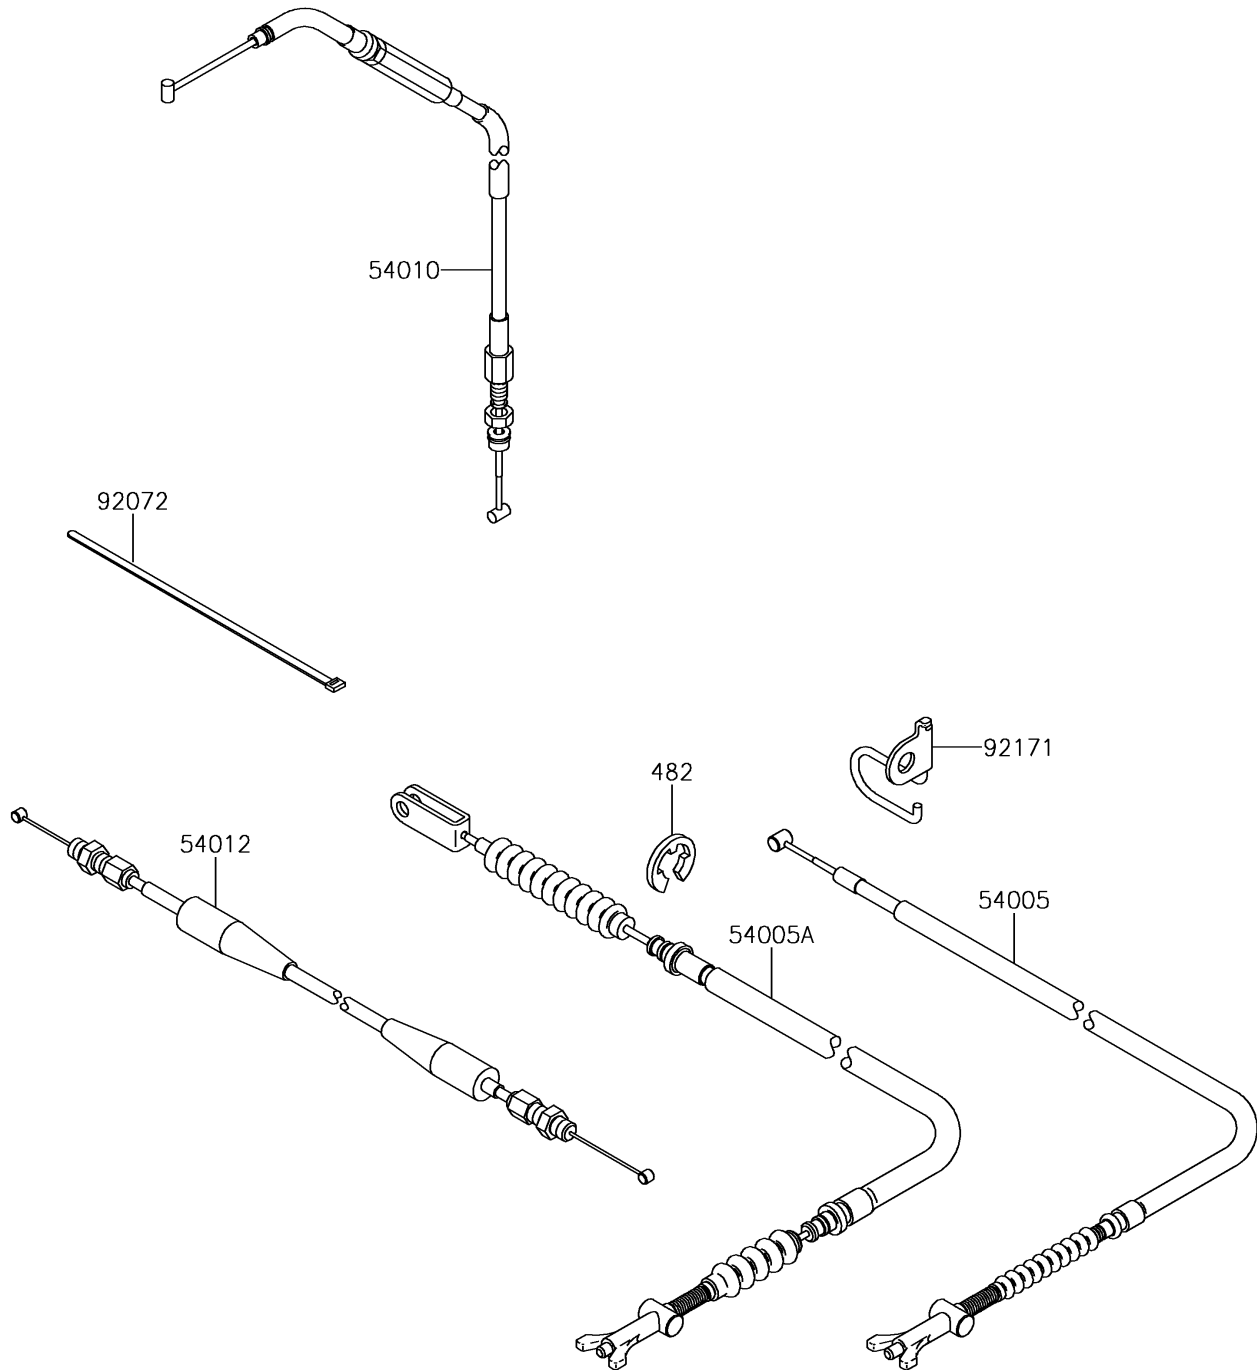

2015 Brute Force[®] 750 4x4i EPS PARTS DIAGRAM

Cables

F2540

2015 Brute Force® 750 4x4i EPS PARTS LIST

Cables

ITEM NAME	PART NUMBER	QUANTITY
CABLE-BRAKE,PARKING (Ref # 54005)	54005-0017	1
CABLE-BRAKE,FOOT (Ref # 54005A)	54005-0018	1
CABLE,FRONT DIFF LOCK (Ref # 54010)	54010-0570	1
CABLE-THROTTLE (Ref # 54012)	54012-0612	1
BAND,L=188 (Ref # 92072)	92072-1239	3
CLAMP,BRAKE CABLE (Ref # 92171)	92171-0228	1
CIRCLIP-TYPE-E,8MM (Ref # 482)	482EA8000	1