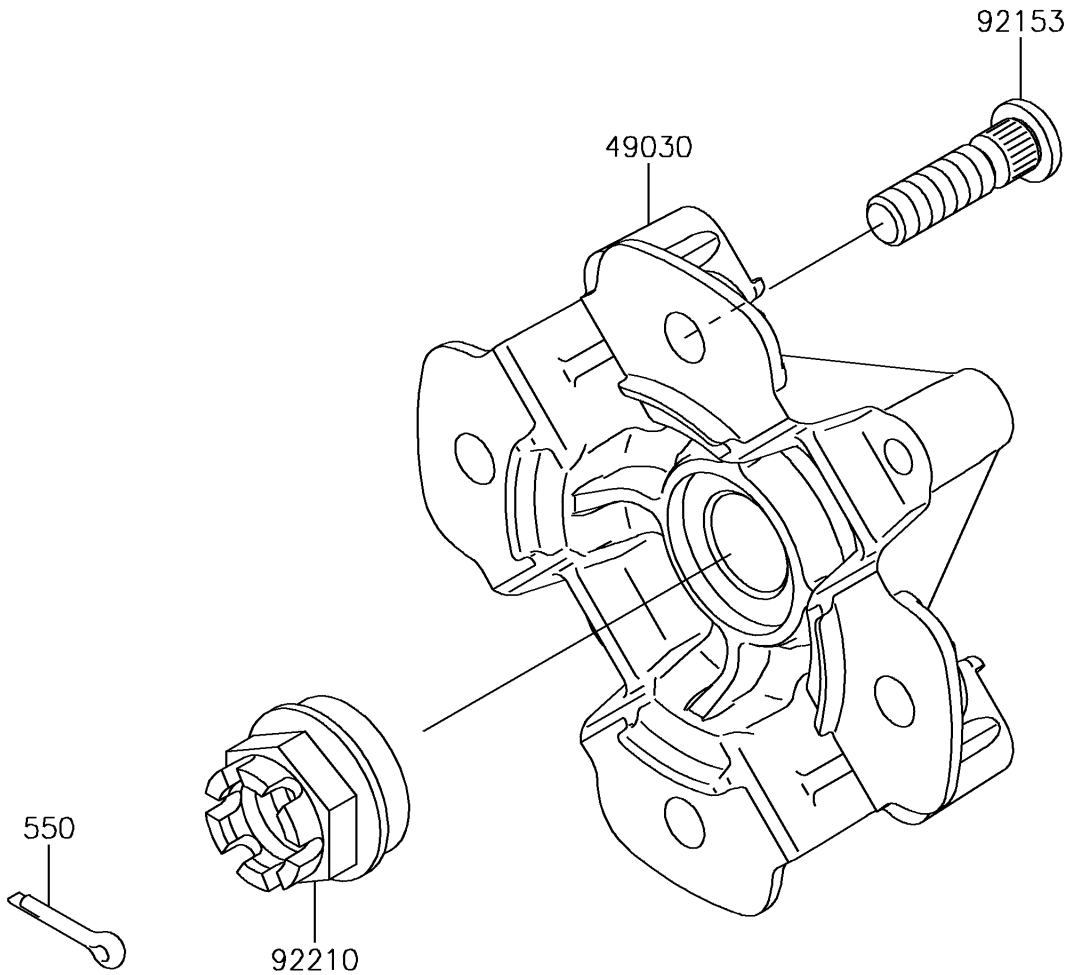

2015 Brute Force® 750 4x4i EPS PARTS DIAGRAM

Front Hub

F2230

2015 Brute Force® 750 4x4i EPS PARTS LIST

Front Hub

ITEM NAME	PART NUMBER	QUANTITY
HUB,FR (Ref # 49030)	49030-0032	2
BOLT,10X36.5 (Ref # 92153)	92153-0890	8
NUT,CASTLE,18MM (Ref # 92210)	92210-1349	2
PIN-COTTER,4.0X25 (Ref # 550)	550AA4025	2