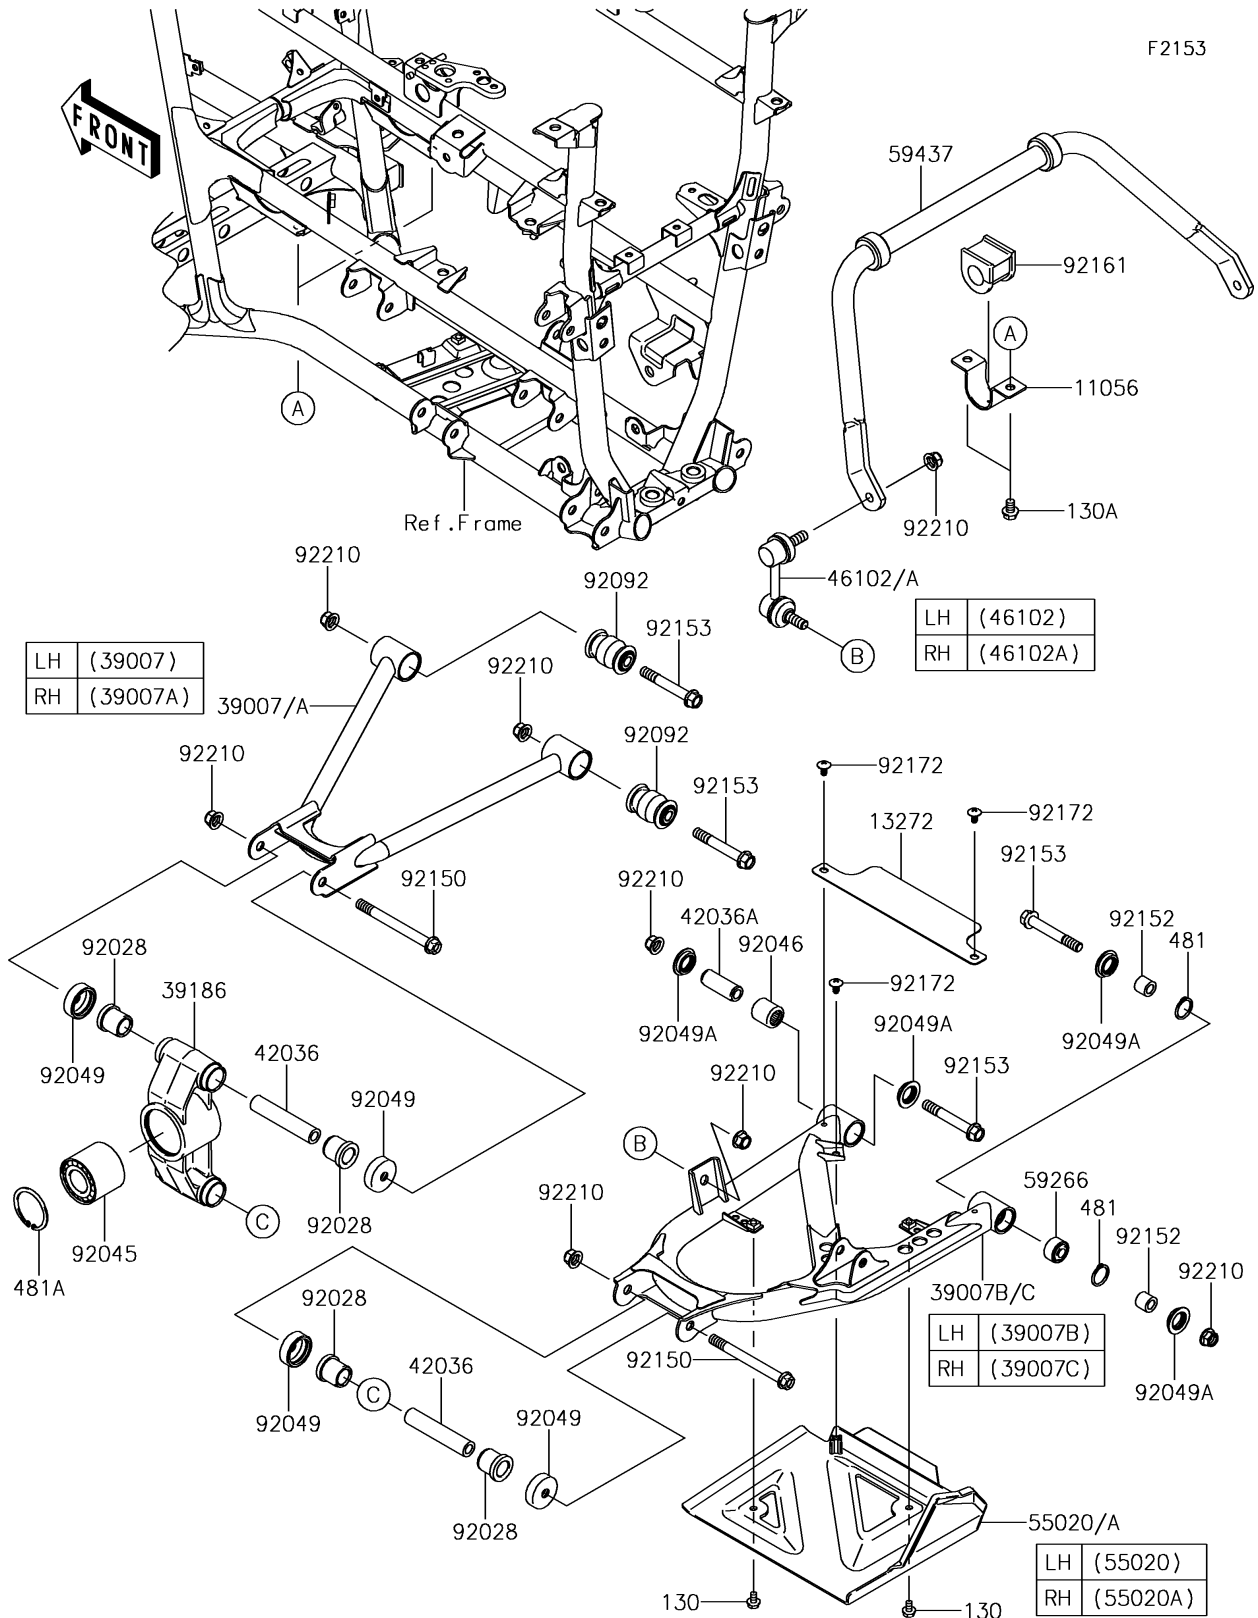

2018 BRUTE FORCE® 750 4x4i EPS

PARTS DIAGRAM

Rear Suspension

2018 BRUTE FORCE® 750 4x4i EPS

Kawasaki
Let the Good Times Roll®

PARTS LIST

Rear Suspension

ITEM NAME	PART NUMBER	QUANTITY
BRACKET,STABILIZER (Ref # 11056)	11056-1062	2
PLATE,RR ARM (Ref # 13272)	13272-0919	2
ARM-SUSP,RR,UPP,LH,C.L.GREEN (Ref # 39007)	39007-0170-42Q	1
ARM-SUSP,RR,UPP,RH,C.L.GREEN (Ref # 39007A)	39007-0171-42Q	1
ARM-SUSP,RR,LWR,LH,C.L.GREEN (Ref # 39007B)	39007-0172-42Q	1
ARM-SUSP,RR,LWR,RH,C.L.GREEN (Ref # 39007C)	39007-0173-42Q	1
KNUCKLE,RR (Ref # 39186)	39186-0099	2
SLEEVE,10X17X85.6 (Ref # 42036)	42036-1190	4
SLEEVE (Ref # 42036A)	42036-1376	2
ROD,STABILIZER,LH (Ref # 46102)	46102-0100	1
ROD,STABILIZER,RH (Ref # 46102A)	46102-0101	1
GUARD,REAR ARM,LH,F.BLACK (Ref # 55020)	55020-0972-6Z	1
GUARD,REAR ARM,RH,F.BLACK (Ref # 55020A)	55020-0973-6Z	1
JOINT-BALL (Ref # 59266)	59266-0013	2
STABILIZER,RR (Ref # 59437)	59437-0307	1
BUSHING (Ref # 92028)	92028-1466	8
BEARING-BALL,25BWD02ACA68 (Ref # 92045)	92045-0094	2
BEARING-NEEDLE (Ref # 92046)	92046-1046	2
SEAL-OIL,KNUCKLE (Ref # 92049)	92049-1198	8
SEAL-OIL,MHA17245.7F (Ref # 92049A)	92049-1223	8
BUSHING-RUBBER (Ref # 92092)	92092-0004	4
BOLT,FLANGED,10X105 (Ref # 92150)	92150-1624	4
COLLAR,10X17X14.5 (Ref # 92152)	92152-1455	4
BOLT,FLANGED,10X70 (Ref # 92153)	92153-1606	8
DAMPER (Ref # 92161)	92161-0265	2
SCREW,6X12 (Ref # 92172)	92172-0884	6
NUT,LOCK,FLANGED,10MM (Ref # 92210)	92210-0276	16
BOLT-FLANGED,6X10 (Ref # 130)	130BA0610	4
BOLT-FLANGED,8X12 (Ref # 130A)	130BA0812	4

2018 BRUTE FORCE® 750 4x4i EPS

PARTS LIST

Rear Suspension

ITEM NAME	PART NUMBER	QUANTITY
CIRCLIP-TYPE-C,24MM (Ref # 481)	481J2400	4
CIRCLIP-TYPE-C,52MM (Ref # 481A)	481J5200	2