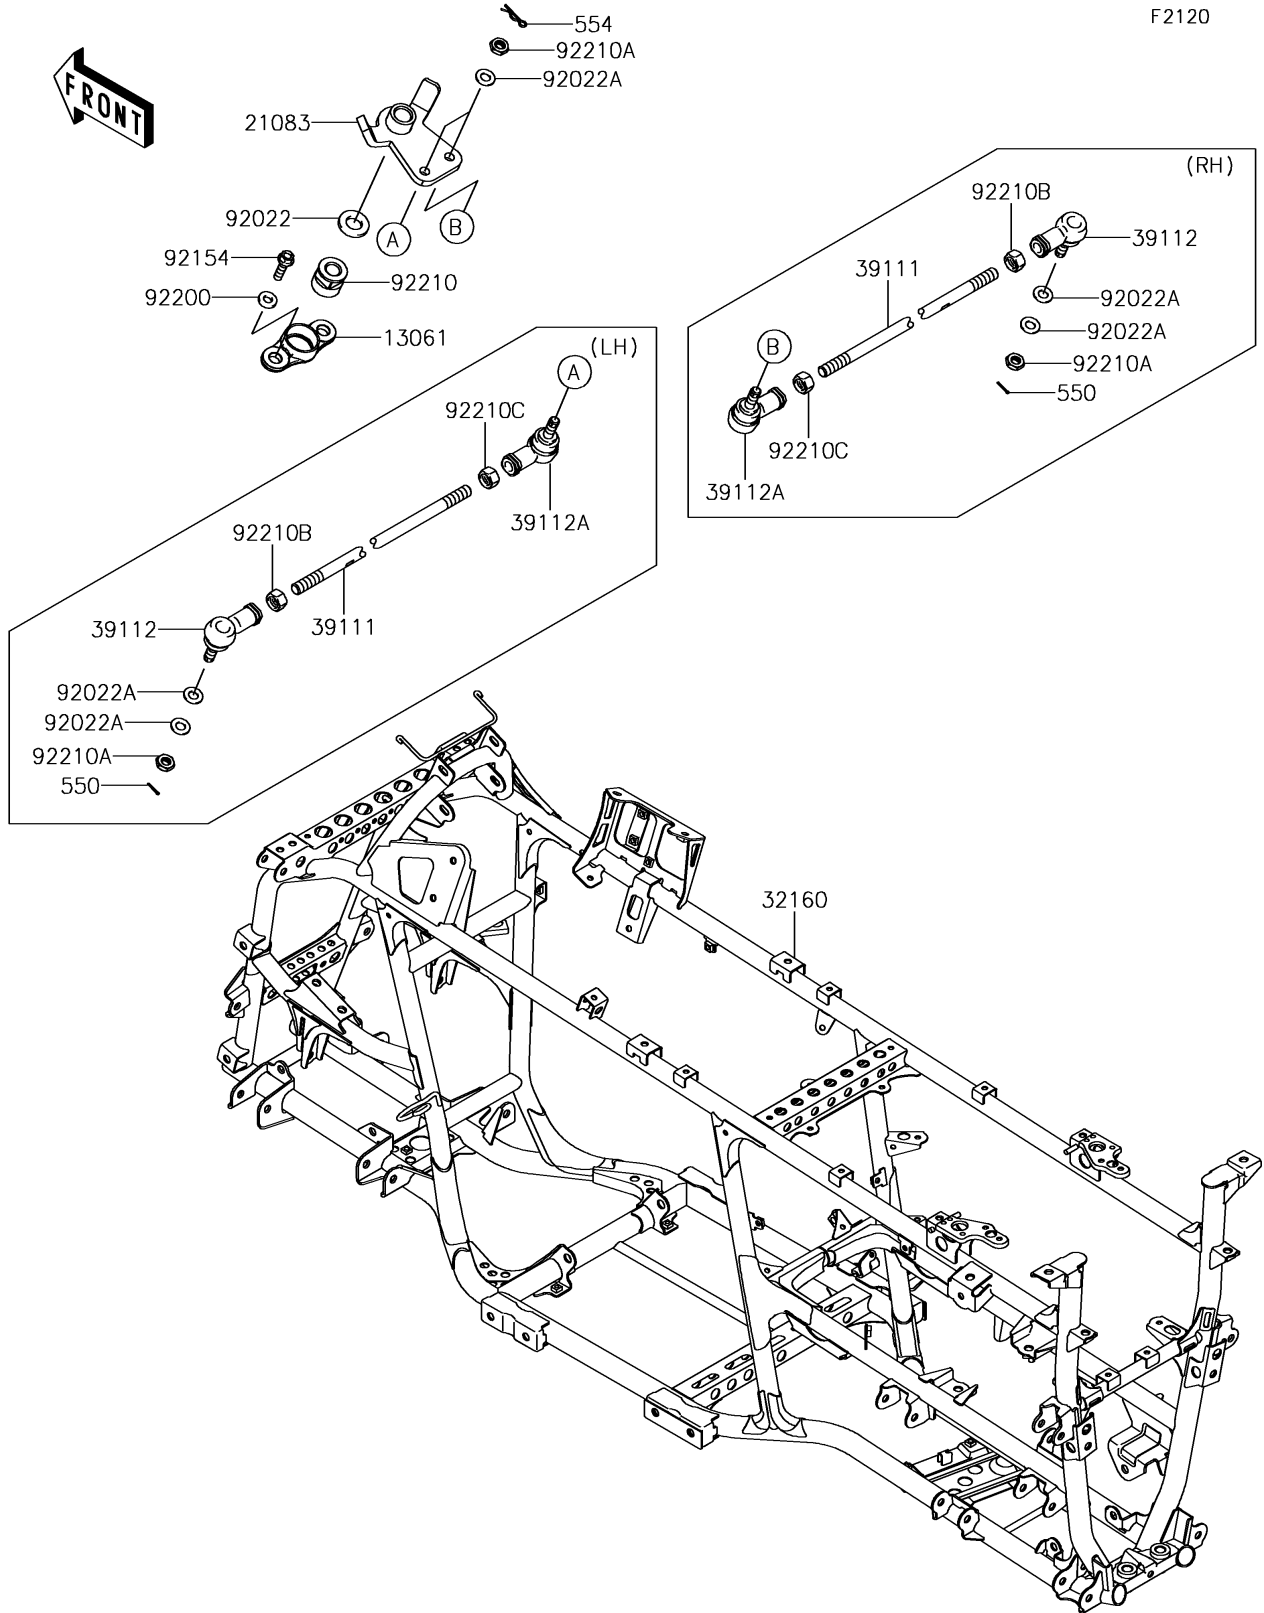

2015 Brute Force® 750 4x4i EPS PARTS DIAGRAM

Frame

2015 Brute Force® 750 4x4i EPS PARTS LIST

Frame

ITEM NAME	PART NUMBER	QUANTITY
BOSS,EPS STOPPER (Ref # 13061)	13061-0611	1
ARM,PITMAN (Ref # 21083)	21083-0053	1
FRAME-COMP (Ref # 32160)	32160-0712	1
ROD-TIE (Ref # 39111)	39111-0023	2
RODEND-TIE,RIGHT HANDED (Ref # 39112)	39112-0009	2
RODEND-TIE,LEFT HANDED (Ref # 39112A)	39112-0010	2
WASHER,16X32X3.2 (Ref # 92022)	92022-1701	1
WASHER,10.2X20X1.5 (Ref # 92022A)	92022-3742	6
BOLT,FLANGED,8X30 (Ref # 92154)	92154-0850	2
WASHER,8.2X20.0X2.5 (Ref # 92200)	92200-0205	2
NUT,16MM (Ref # 92210)	92210-0751	1
NUT,LOCK,10MM (Ref # 92210A)	92210-1184	4
NUT,RIGHT HANDED (Ref # 92210B)	92210-1385	2
NUT,LEFT HANDED (Ref # 92210C)	92210-1386	2
PIN-COTTER,2.0X15 (Ref # 550)	550AA2015	2
PIN-SNAP,10MM (Ref # 554)	554DA1000	2