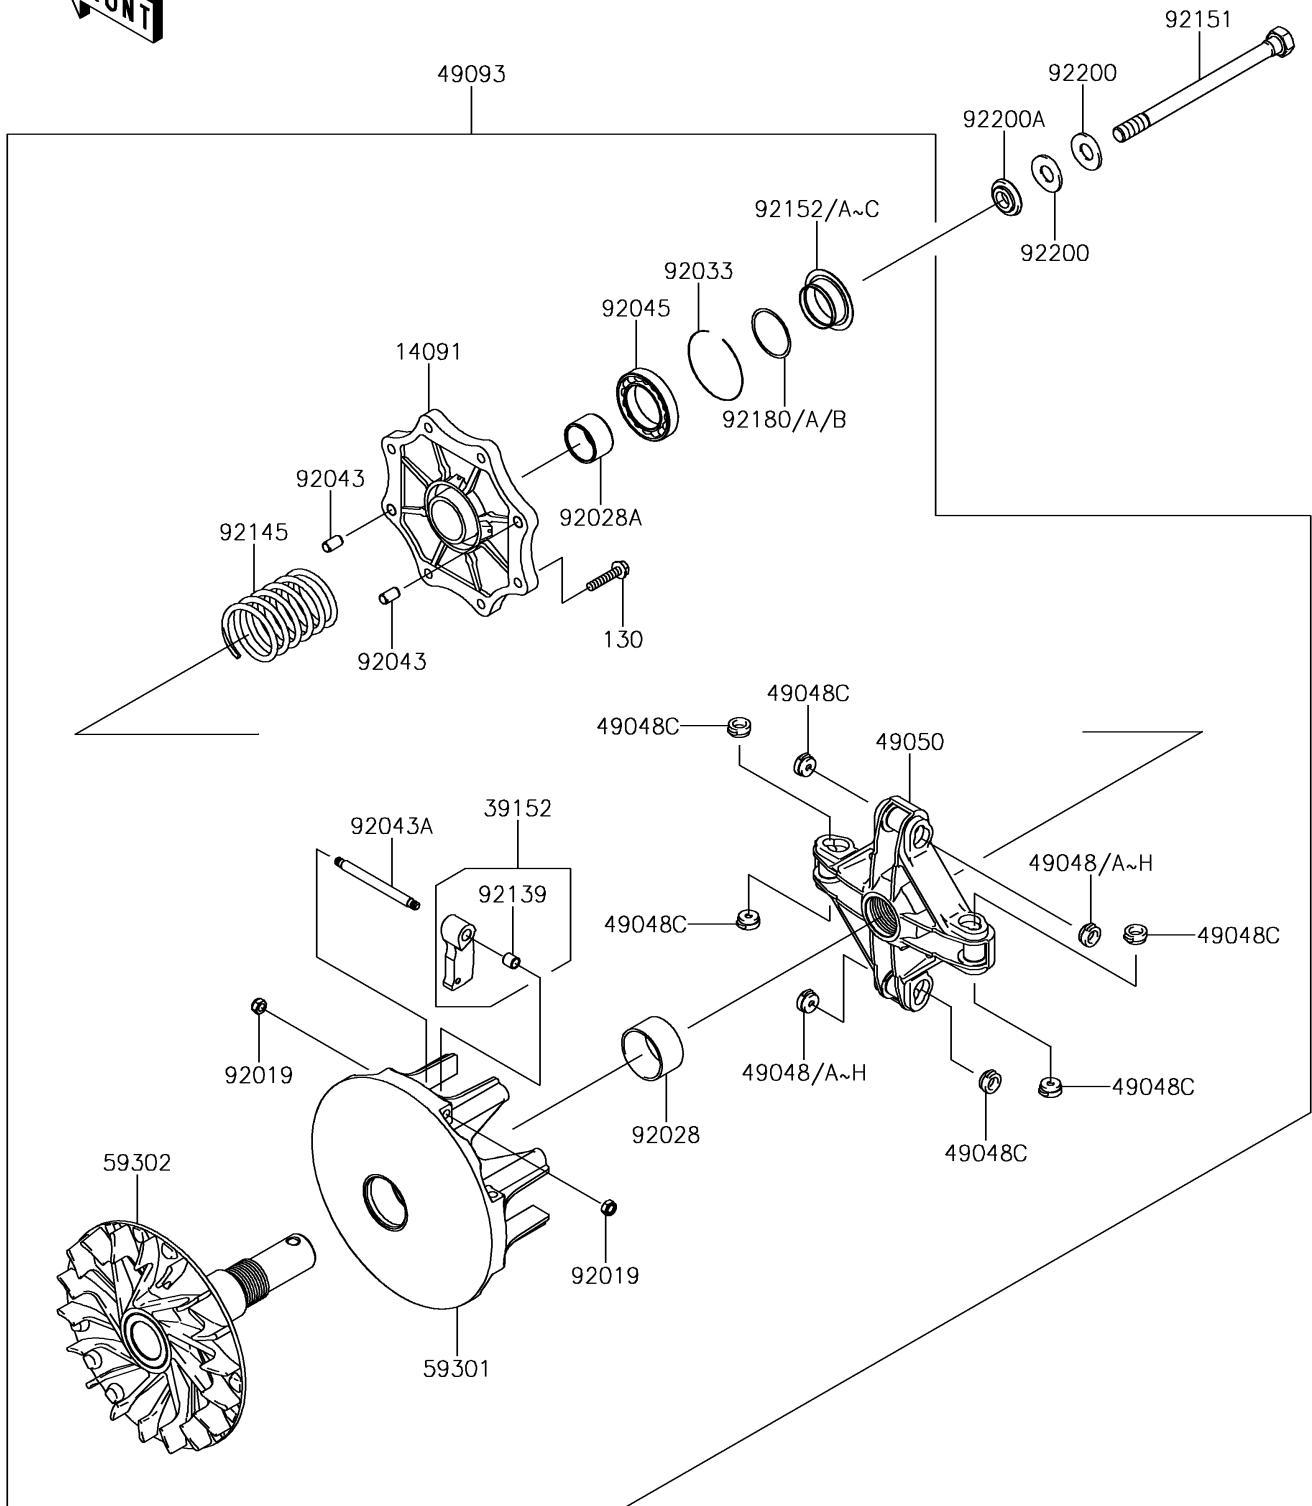

2018 BRUTE FORCE® 750 4x4i EPS

PARTS DIAGRAM

Drive Converter

E1391

2018 BRUTE FORCE® 750 4x4i EPS

Kawasaki
Let the Good Times Roll®

PARTS LIST

Drive Converter

ITEM NAME	PART NUMBER	QUANTITY
COVER (Ref # 14091)	14091-1804	1
WEIGHT-RAMP (Ref # 39152)	39152-0034	4
SHOE,T=7.2 (Ref # 49048)	49048-1087	AR
SHOE,T=7.3 (Ref # 49048A)	49048-1088	AR
SHOE,T=7.4 (Ref # 49048B)	49048-1089	AR
SHOE,T=7.5 (Ref # 49048C)	49048-1090	8
SHOE,T=7.6 (Ref # 49048D)	49048-1091	AR
SHOE,T=7.7 (Ref # 49048E)	49048-1092	AR
SHOE,T=7.8 (Ref # 49048F)	49048-1093	AR
SHOE,T=7.9 (Ref # 49048G)	49048-1094	AR
SHOE,T=8.0 (Ref # 49048H)	49048-1095	AR
SPIDER (Ref # 49050)	49050-0010	1
CONVERTER-ASSY-DRIVE (Ref # 49093)	49093-0040	1
SHEAVE-MOVABLE (Ref # 59301)	59301-0007	1
SHEAVE-COMP,FIXED (Ref # 59302)	59302-0078	1
NUT,LOCK,6MM (Ref # 92019)	92019-008	8
BUSHING (Ref # 92028)	92028-1975	1
BUSHING (Ref # 92028A)	92028-1980	1
RING-SNAP (Ref # 92033)	92033-0063	1
PIN,6.2X8X14 (Ref # 92043)	92043-1263	2
PIN (Ref # 92043A)	92043-1688	4
BEARING-BALL,6907DDG8C4 S6NS (Ref # 92045)	92045-1453	1
BUSHING (Ref # 92139)	92139-0215	4
SPRING (Ref # 92145)	92145-0794	1
BOLT,12X165 (Ref # 92151)	92151-1393	1
COLLAR,T=1.6 (Ref # 92152)	92152-1436	AR
COLLAR,T=3.0 (Ref # 92152A)	92152-1437	AR
COLLAR,T=2.3 (Ref # 92152B)	92152-1438	AR
COLLAR,T=3.7 (Ref # 92152C)	92152-1440	AR

2018 BRUTE FORCE® 750 4x4i EPS

Kawasaki
Let the Good Times Roll®

PARTS LIST

Drive Converter

ITEM NAME	PART NUMBER	QUANTITY
SHIM,35X40X0.10 (Ref # 92180)	92180-1378	AR
SHIM,35X40X0.20 (Ref # 92180A)	92180-1379	AR
SHIM,35X40X0.30 (Ref # 92180B)	92180-1380	AR
WASHER,SPRING (Ref # 92200)	92200-1504	2
WASHER (Ref # 92200A)	92200-1634	1
BOLT-FLANGED,6X30 (Ref # 130)	130CA0630	8