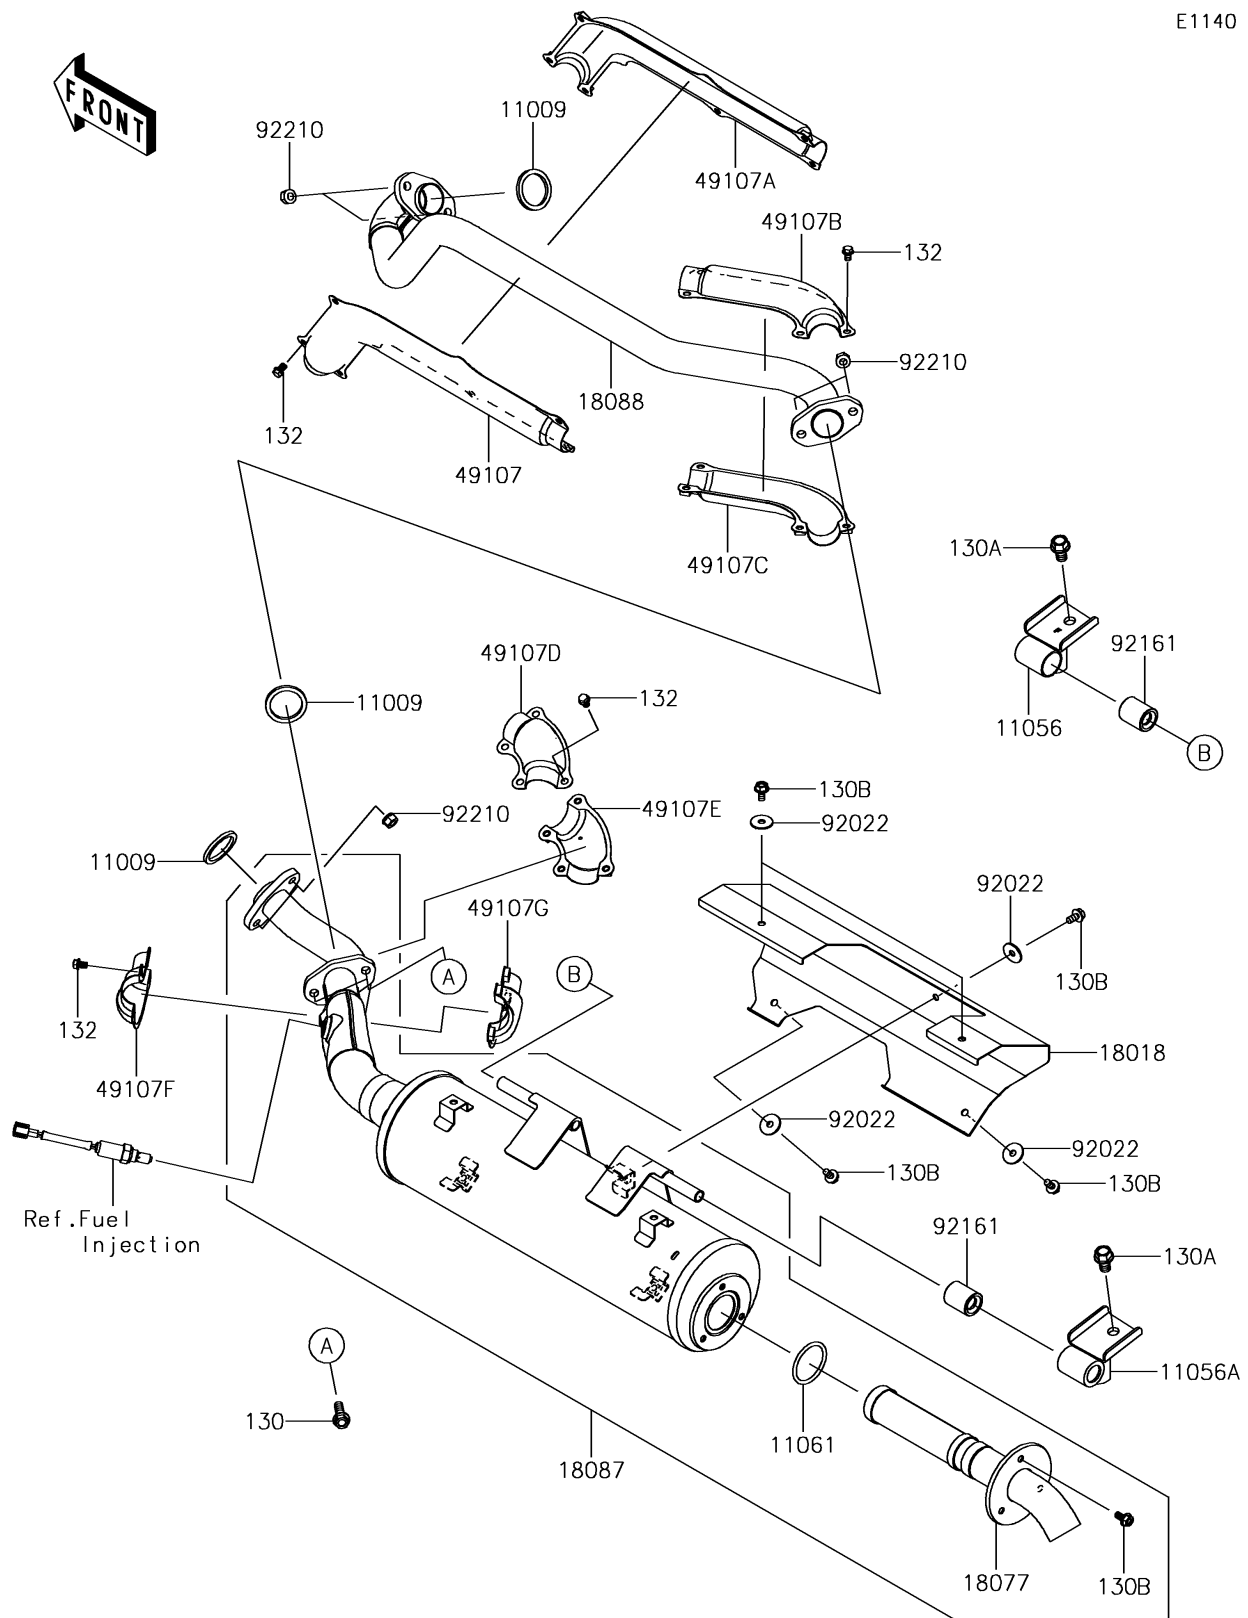

2018 BRUTE FORCE® 750 4x4i EPS

PARTS DIAGRAM

Muffler(s)

E1140

2018 BRUTE FORCE® 750 4x4i EPS

PARTS LIST

Muffler(s)

ITEM NAME	PART NUMBER	QUANTITY
GASKET,EXHAUST HOLDER (Ref # 11009)	11009-1894	3
BRACKET,MUFFLER,FR (Ref # 11056)	11056-0532	1
BRACKET,MUFFLER,RR (Ref # 11056A)	11056-0533	1
GASKET,38.9X46.4X3.0 (Ref # 11061)	11061-0082	1
PLATE-HEAT GUARD (Ref # 18018)	18018-0036	1
ARRESTER-SPARK (Ref # 18077)	18077-0702	1
MUFFLER (Ref # 18087)	18087-0305	1
PIPE-EXHAUST (Ref # 18088)	18088-0856	1
COVER-EXHAUST PIPE,FR,FR,LH (Ref # 49107)	49107-0759	1
COVER-EXHAUST PIPE,FR,FR,RH (Ref # 49107A)	49107-0760	1
COVER-EXHAUST PIPE,FR,RR,UPP (Ref # 49107B)	49107-0761	1
COVER-EXHAUST PIPE,FR,RR,LWR (Ref # 49107C)	49107-0762	1
COVER-EXHAUST PIPE,RR,FR,UPP (Ref # 49107D)	49107-0763	1
COVER-EXHAUST PIPE,RR,FR,LWR (Ref # 49107E)	49107-0764	1
COVER-EXHAUST PIPE,RR,RR,FR (Ref # 49107F)	49107-0765	1
COVER-EXHAUST PIPE,RR,RR,RR (Ref # 49107G)	49107-0766	1
WASHER,6.5X22X1.6 (Ref # 92022)	92022-237	5
DAMPER (Ref # 92161)	92161-0961	2
NUT,8MM (Ref # 92210)	92210-1242	6
BOLT-FLANGED,8X30 (Ref # 130)	130BD0830	2
BOLT-FLANGED,10X16 (Ref # 130A)	130CA1016	2
BOLT-FLANGED,6X12 (Ref # 130B)	130CD0612	8
BOLT-FLANGED-SMALL,6X8 (Ref # 132)	132BD0608	18