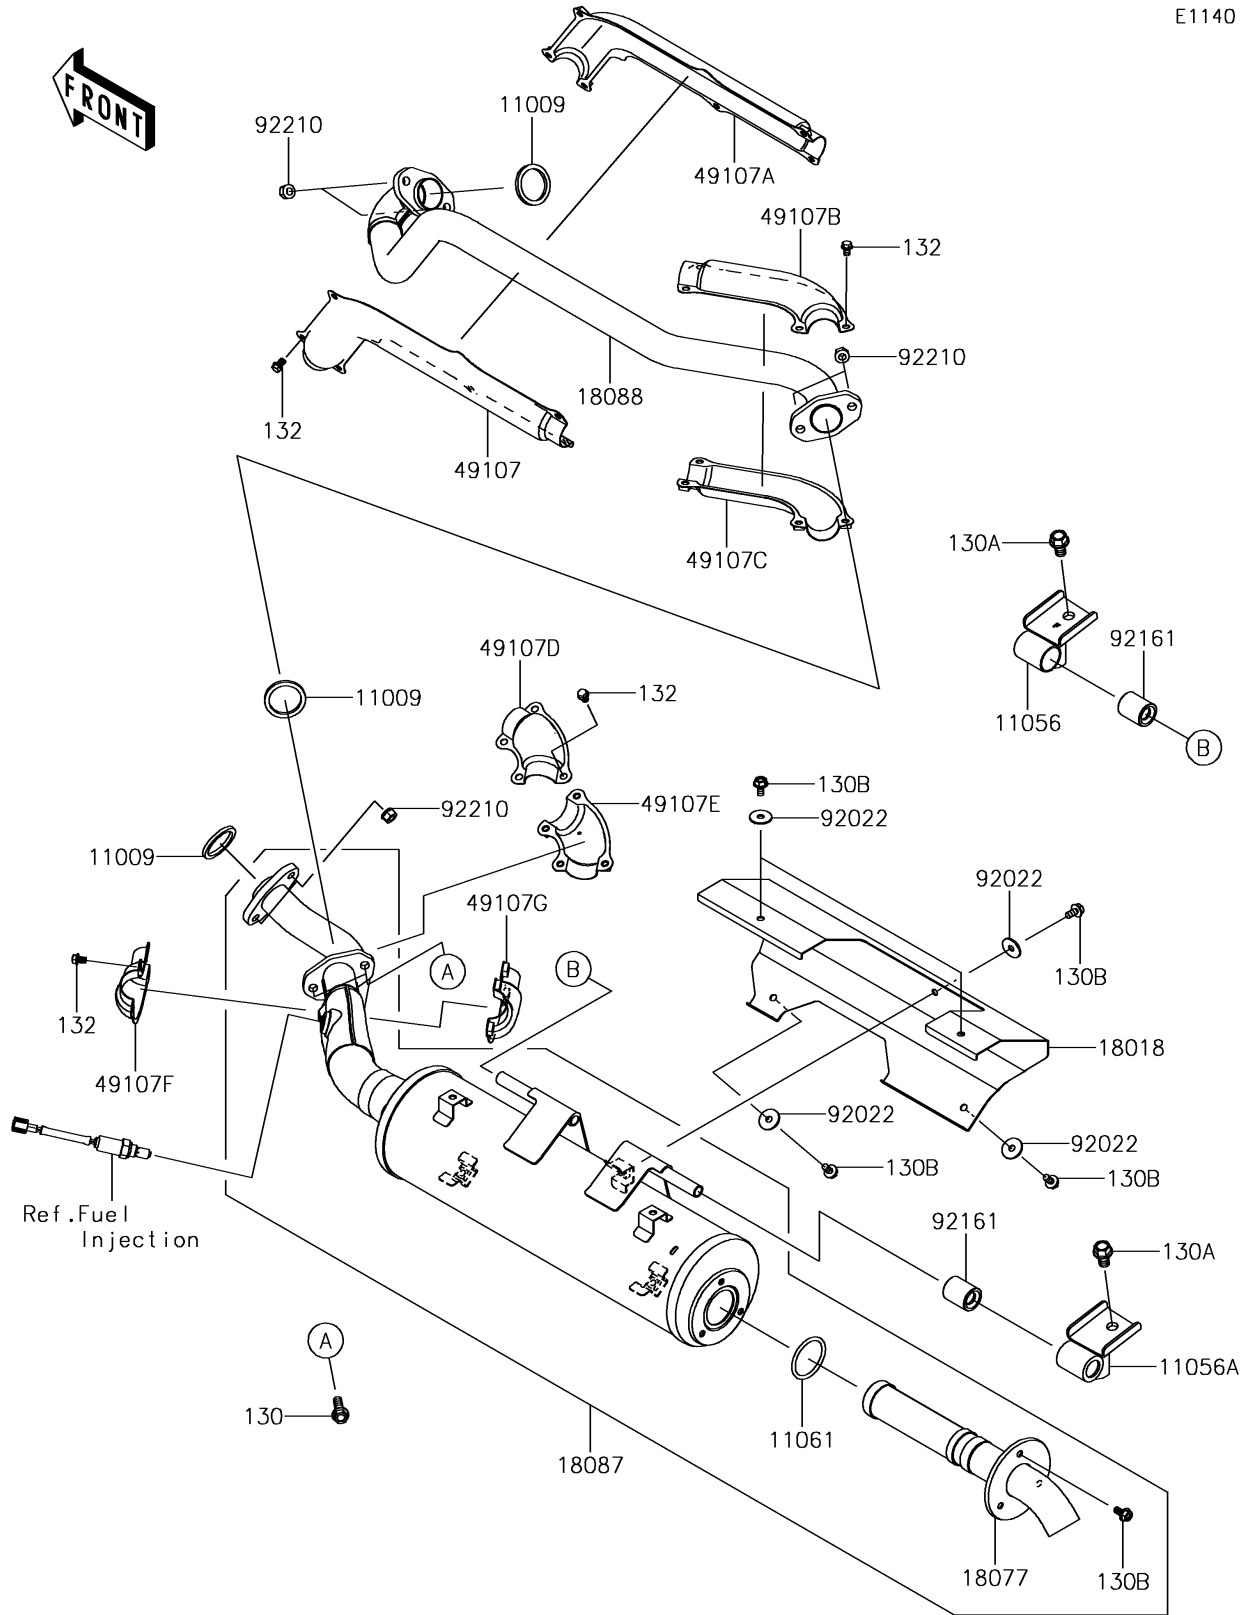

# 2015 Brute Force® 750 4x4i EPS PARTS DIAGRAM

Muffler(s)

E1140

## 2015 Brute Force® 750 4x4i EPS PARTS LIST

### Muffler(s)

ITEM NAME	PART NUMBER	QUANTITY
GASKET,EXHAUST HOLDER (Ref # 11009)	11009-1894	3
BRACKET,MUFFLER,FR (Ref # 11056)	11056-0532	1
BRACKET,MUFFLER,RR (Ref # 11056A)	11056-0533	1
GASKET,38.9X46.4X3.0 (Ref # 11061)	11061-0082	1
PLATE-HEAT GUARD (Ref # 18018)	18018-0036	1
ARRESTER-SPARK (Ref # 18077)	18077-0702	1
MUFFLER (Ref # 18087)	18087-0305	1
PIPE-EXHAUST (Ref # 18088)	18088-0856	1
COVER-EXHAUST PIPE,FR,FR,LH (Ref # 49107)	49107-0759	1
COVER-EXHAUST PIPE,FR,FR,RH (Ref # 49107A)	49107-0760	1
COVER-EXHAUST PIPE,FR,RR,UPP (Ref # 49107B)	49107-0761	1
COVER-EXHAUST PIPE,FR,RR,LWR (Ref # 49107C)	49107-0762	1
COVER-EXHAUST PIPE,RR,FR,UPP (Ref # 49107D)	49107-0763	1
COVER-EXHAUST PIPE,RR,FR,LWR (Ref # 49107E)	49107-0764	1
COVER-EXHAUST PIPE,RR,RR,FR (Ref # 49107F)	49107-0765	1
COVER-EXHAUST PIPE,RR,RR,RR (Ref # 49107G)	49107-0766	1
WASHER,6.5X22X1.6 (Ref # 92022)	92022-237	5
DAMPER (Ref # 92161)	92161-0961	2
NUT,8MM (Ref # 92210)	92210-1242	6
BOLT-FLANGED,8X30 (Ref # 130)	130BD0830	2
BOLT-FLANGED,10X16 (Ref # 130A)	130CA1016	2
BOLT-FLANGED,6X12 (Ref # 130B)	130CD0612	8
BOLT-FLANGED-SMALL,6X8 (Ref # 132)	132BD0608	18