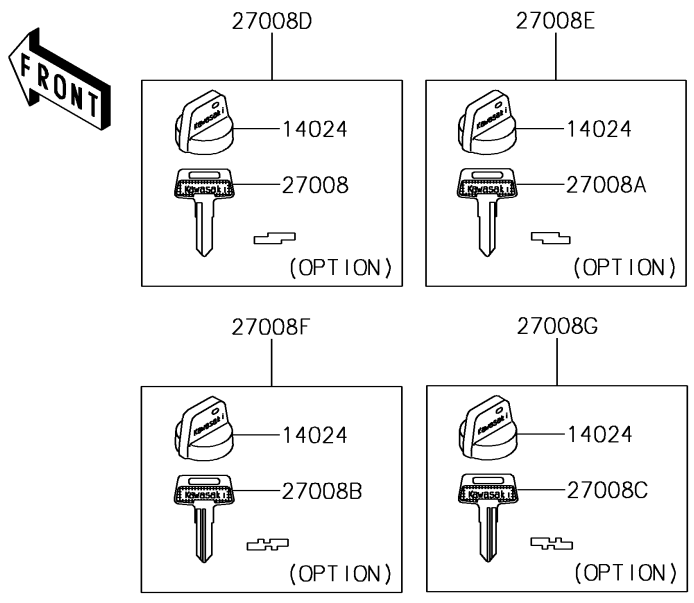

2018 BRUTE FORCE® 750 4x4i EPS CAMO PARTS DIAGRAM

Ignition Switch

F2770