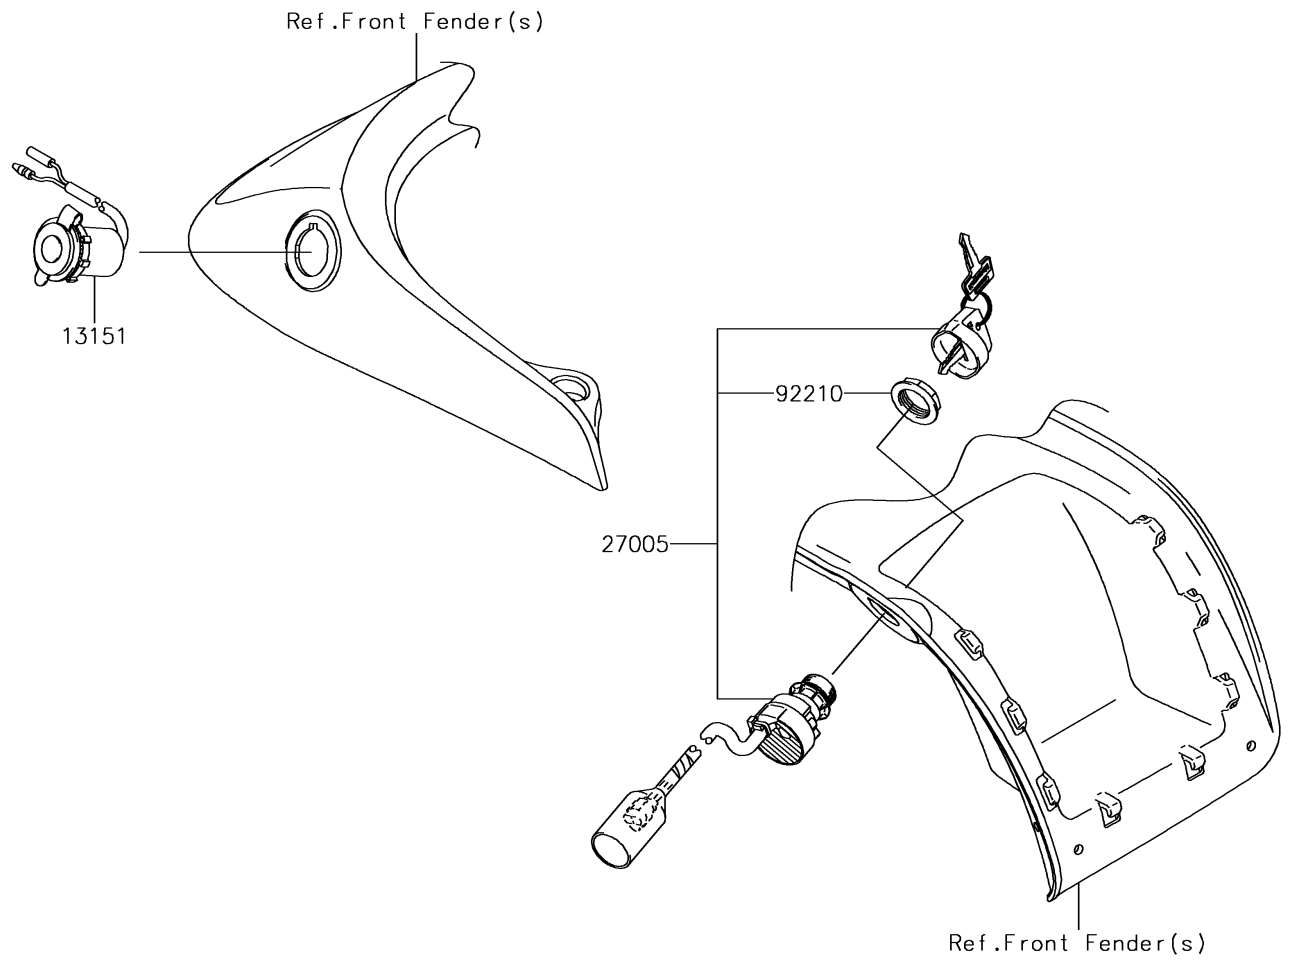

# 2018 BRUTE FORCE® 750 4x4i EPS CAMO PARTS DIAGRAM

## Ignition Switch

F2770