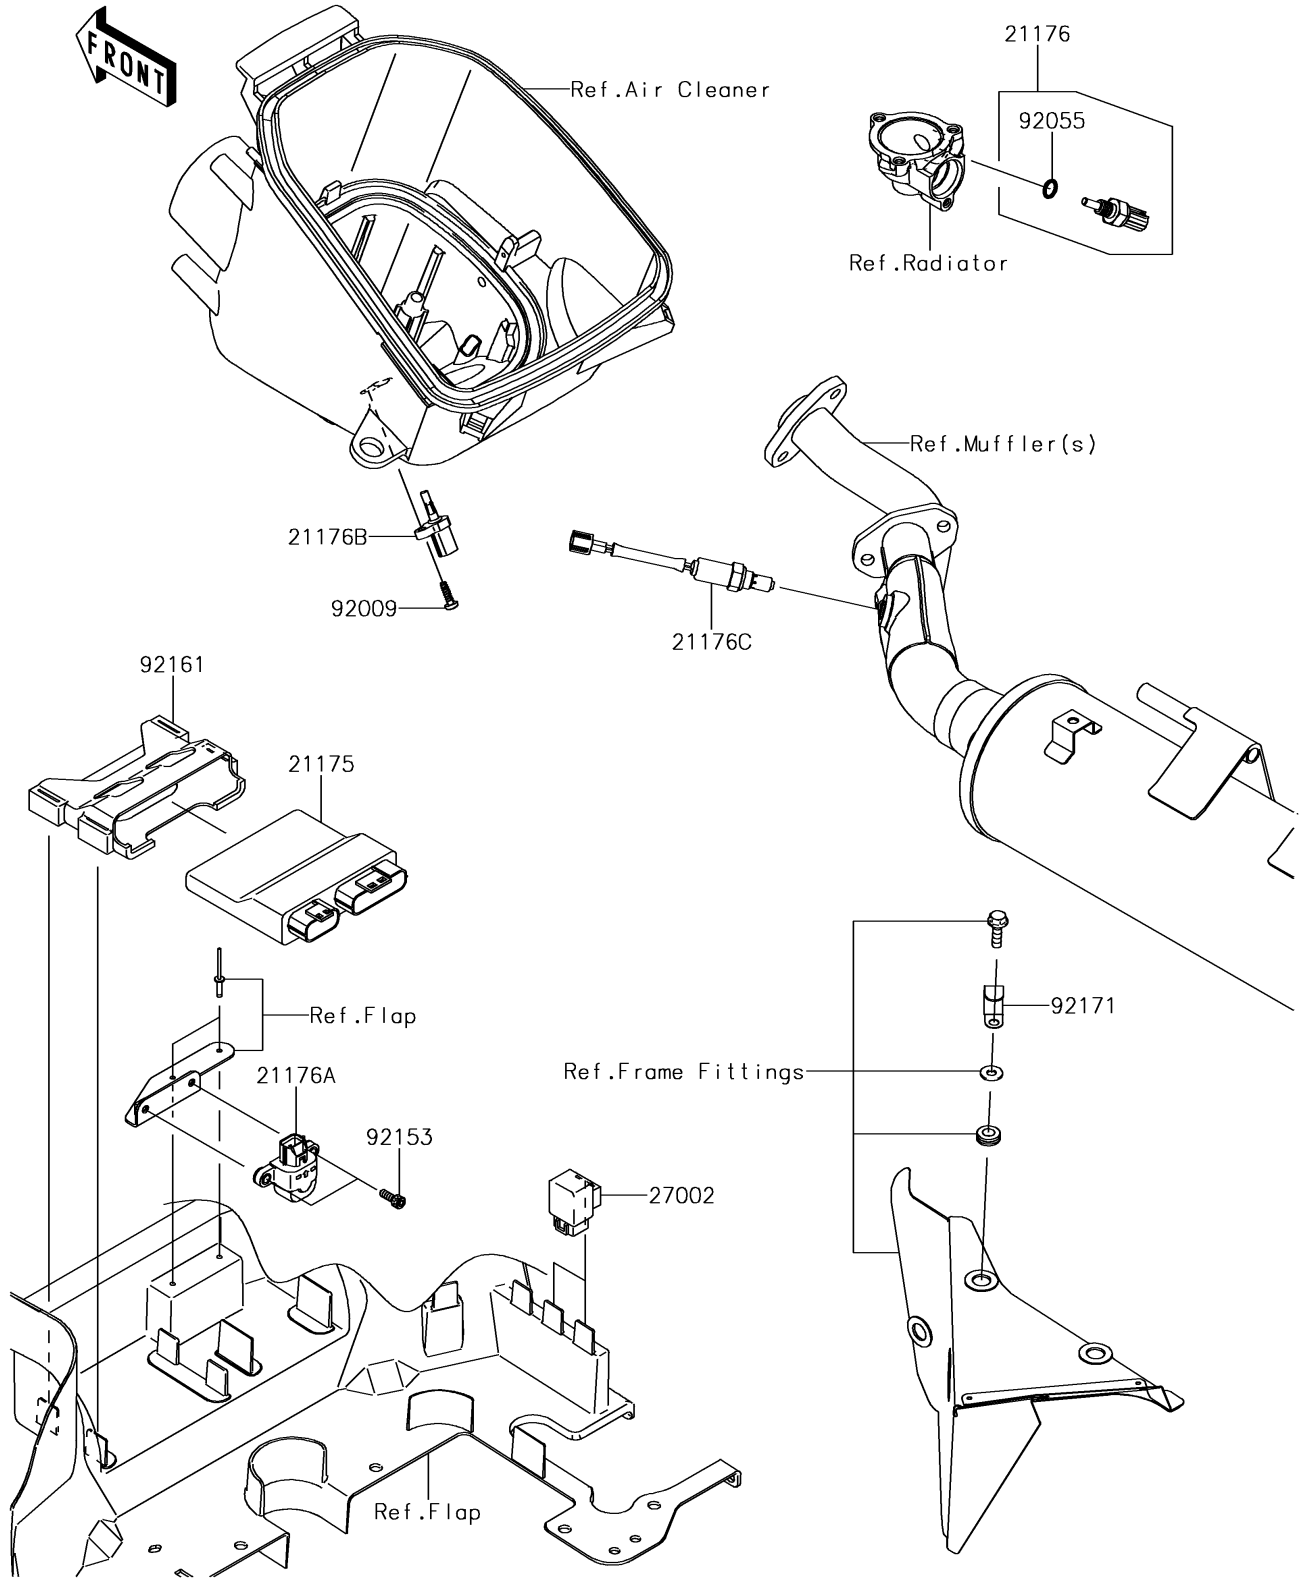

# 2017 BRUTE FORCE® 750 4x4i EPS CAMO PARTS DIAGRAM

Fuel Injection

E1530

# 2017 BRUTE FORCE® 750 4x4i EPS CAMO PARTS LIST

Fuel Injection

ITEM NAME	PART NUMBER	QUANTITY
-----------	-------------	----------